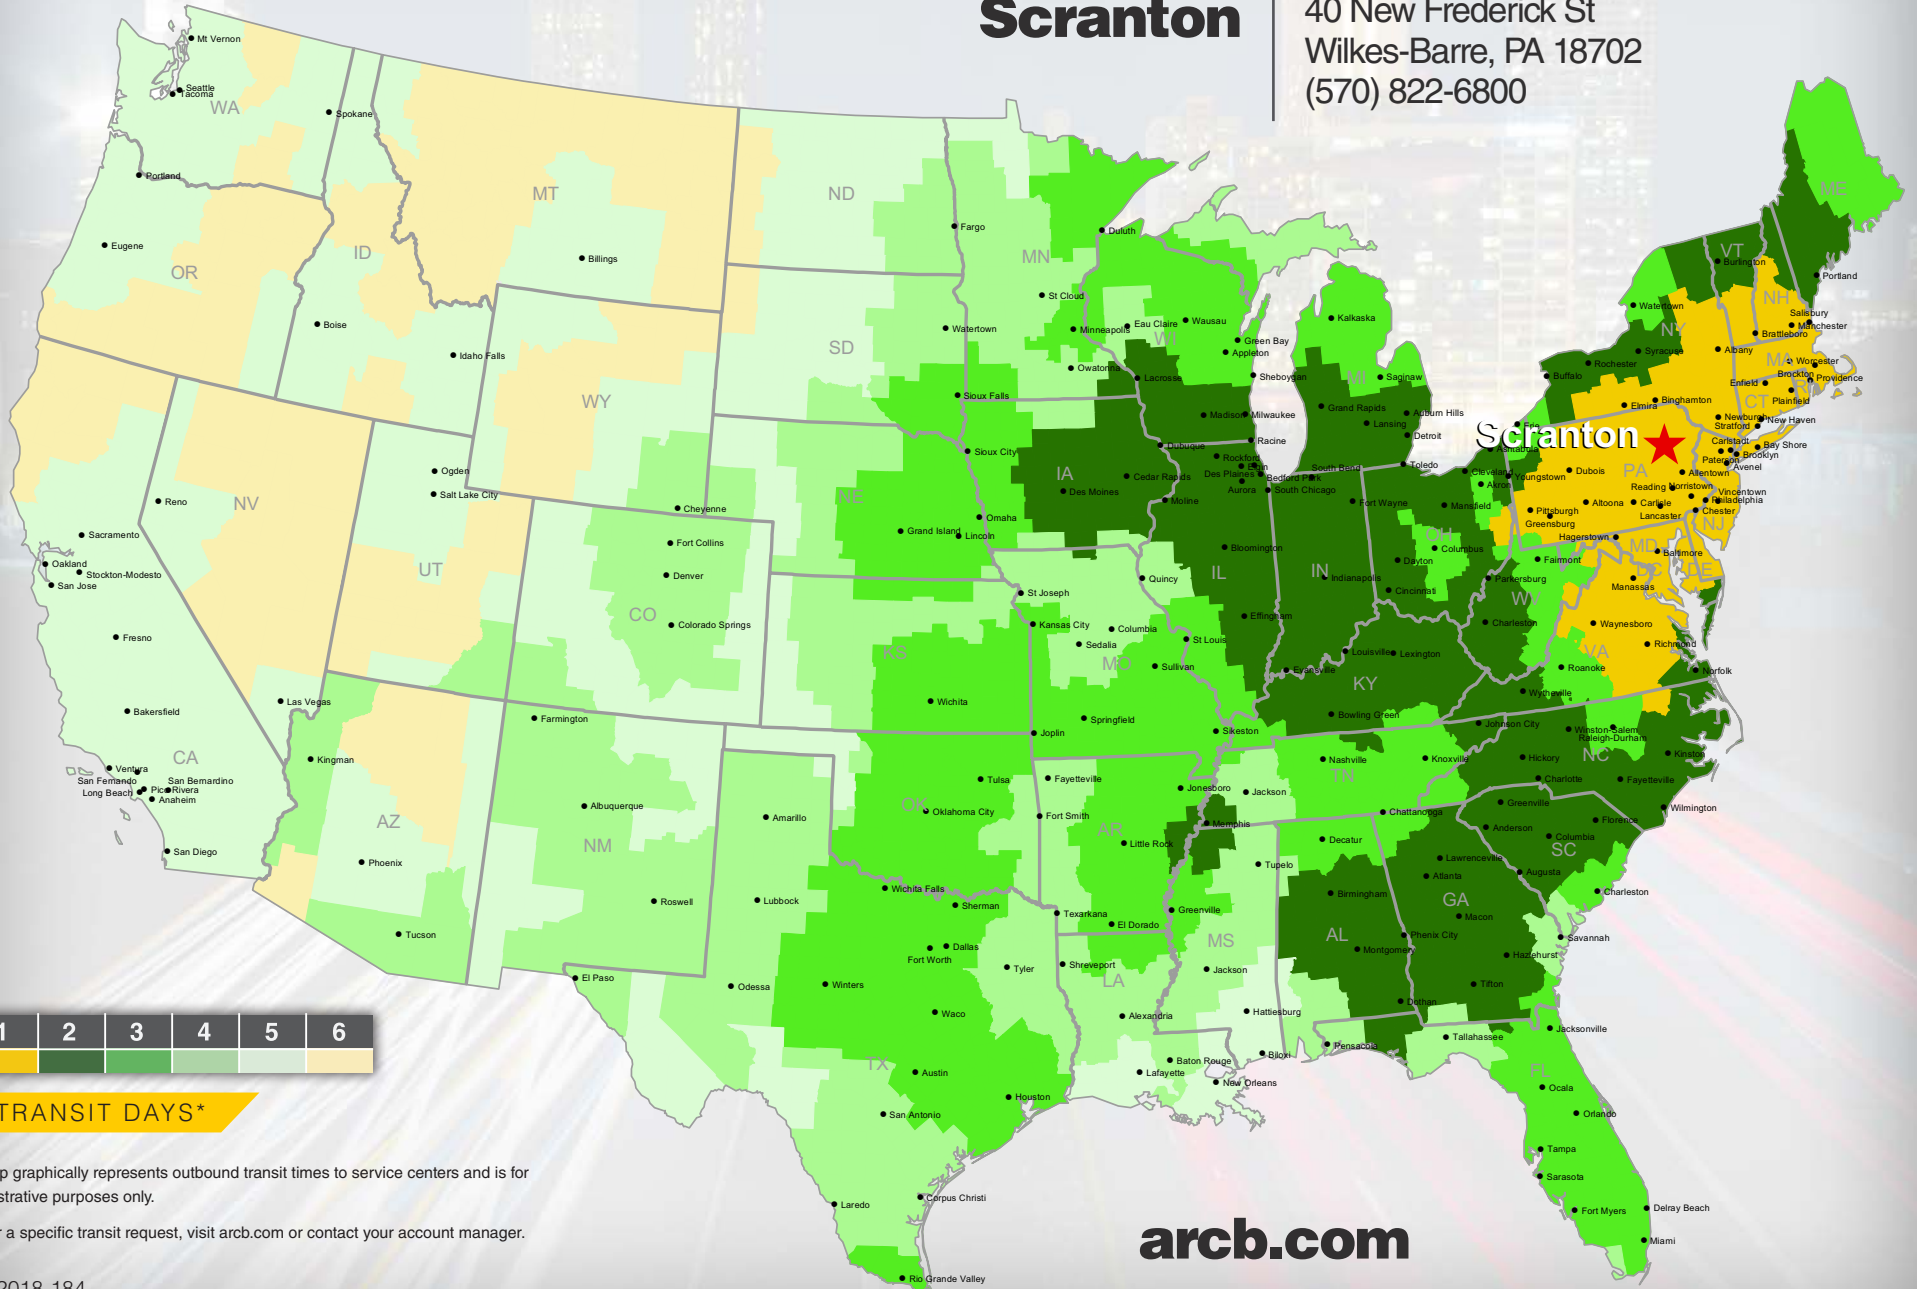

Scranton

40 New Frederick St
Wilkes-Barre, PA 18702
(570) 822-6800

TRANSIT DAYS*

*Map graphically represents outbound transit times to service centers and is for illustrative purposes only.

For a specific transit request, visit arcb.com or contact your account manager.