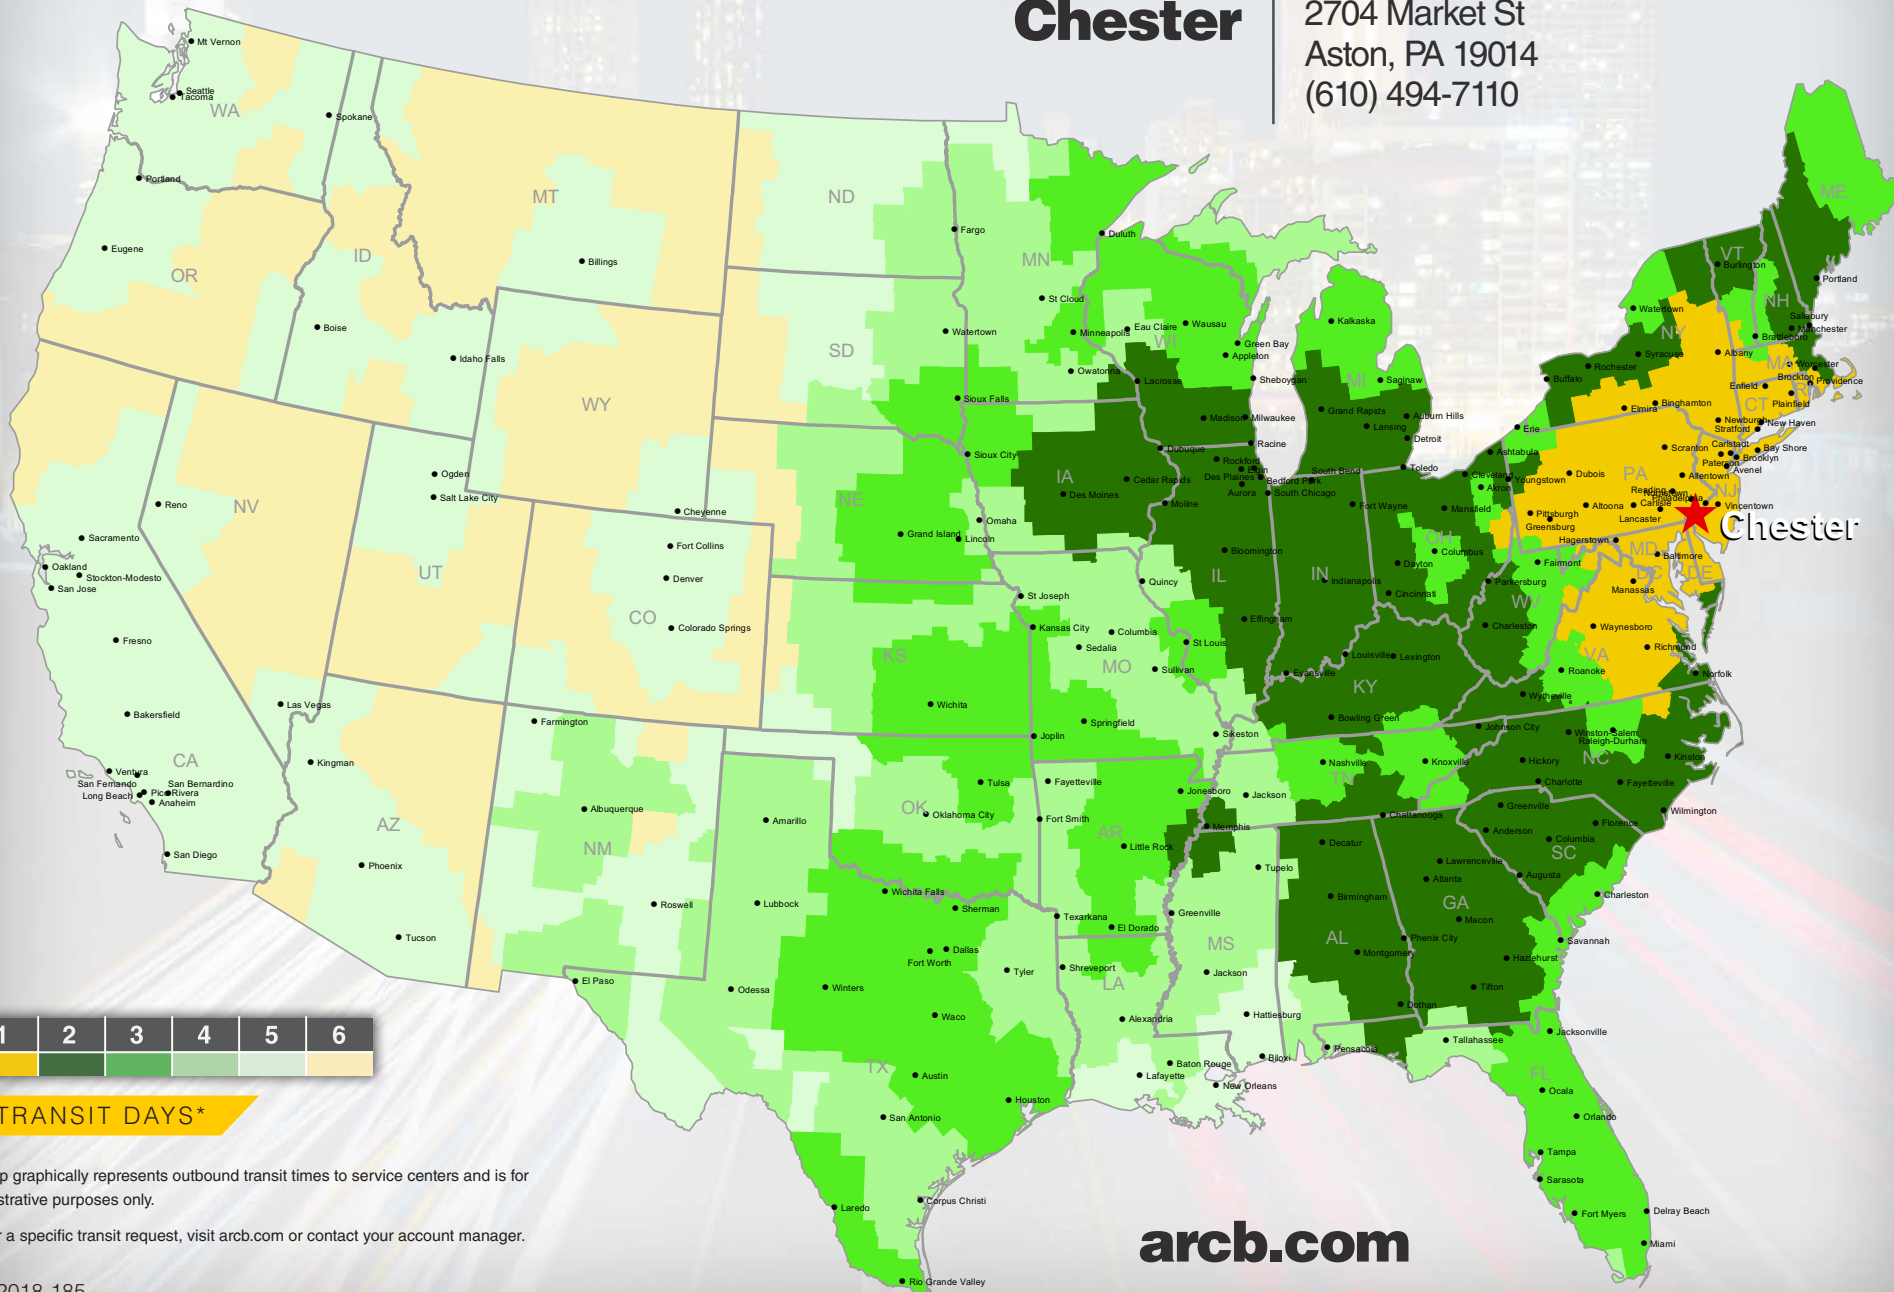

Chester

2704 Market St
Aston, PA 19014
(610) 494-7110

TRANSIT DAYS*

*Map graphically represents outbound transit times to service centers and is for illustrative purposes only.

For a specific transit request, visit arcb.com or contact your account manager.