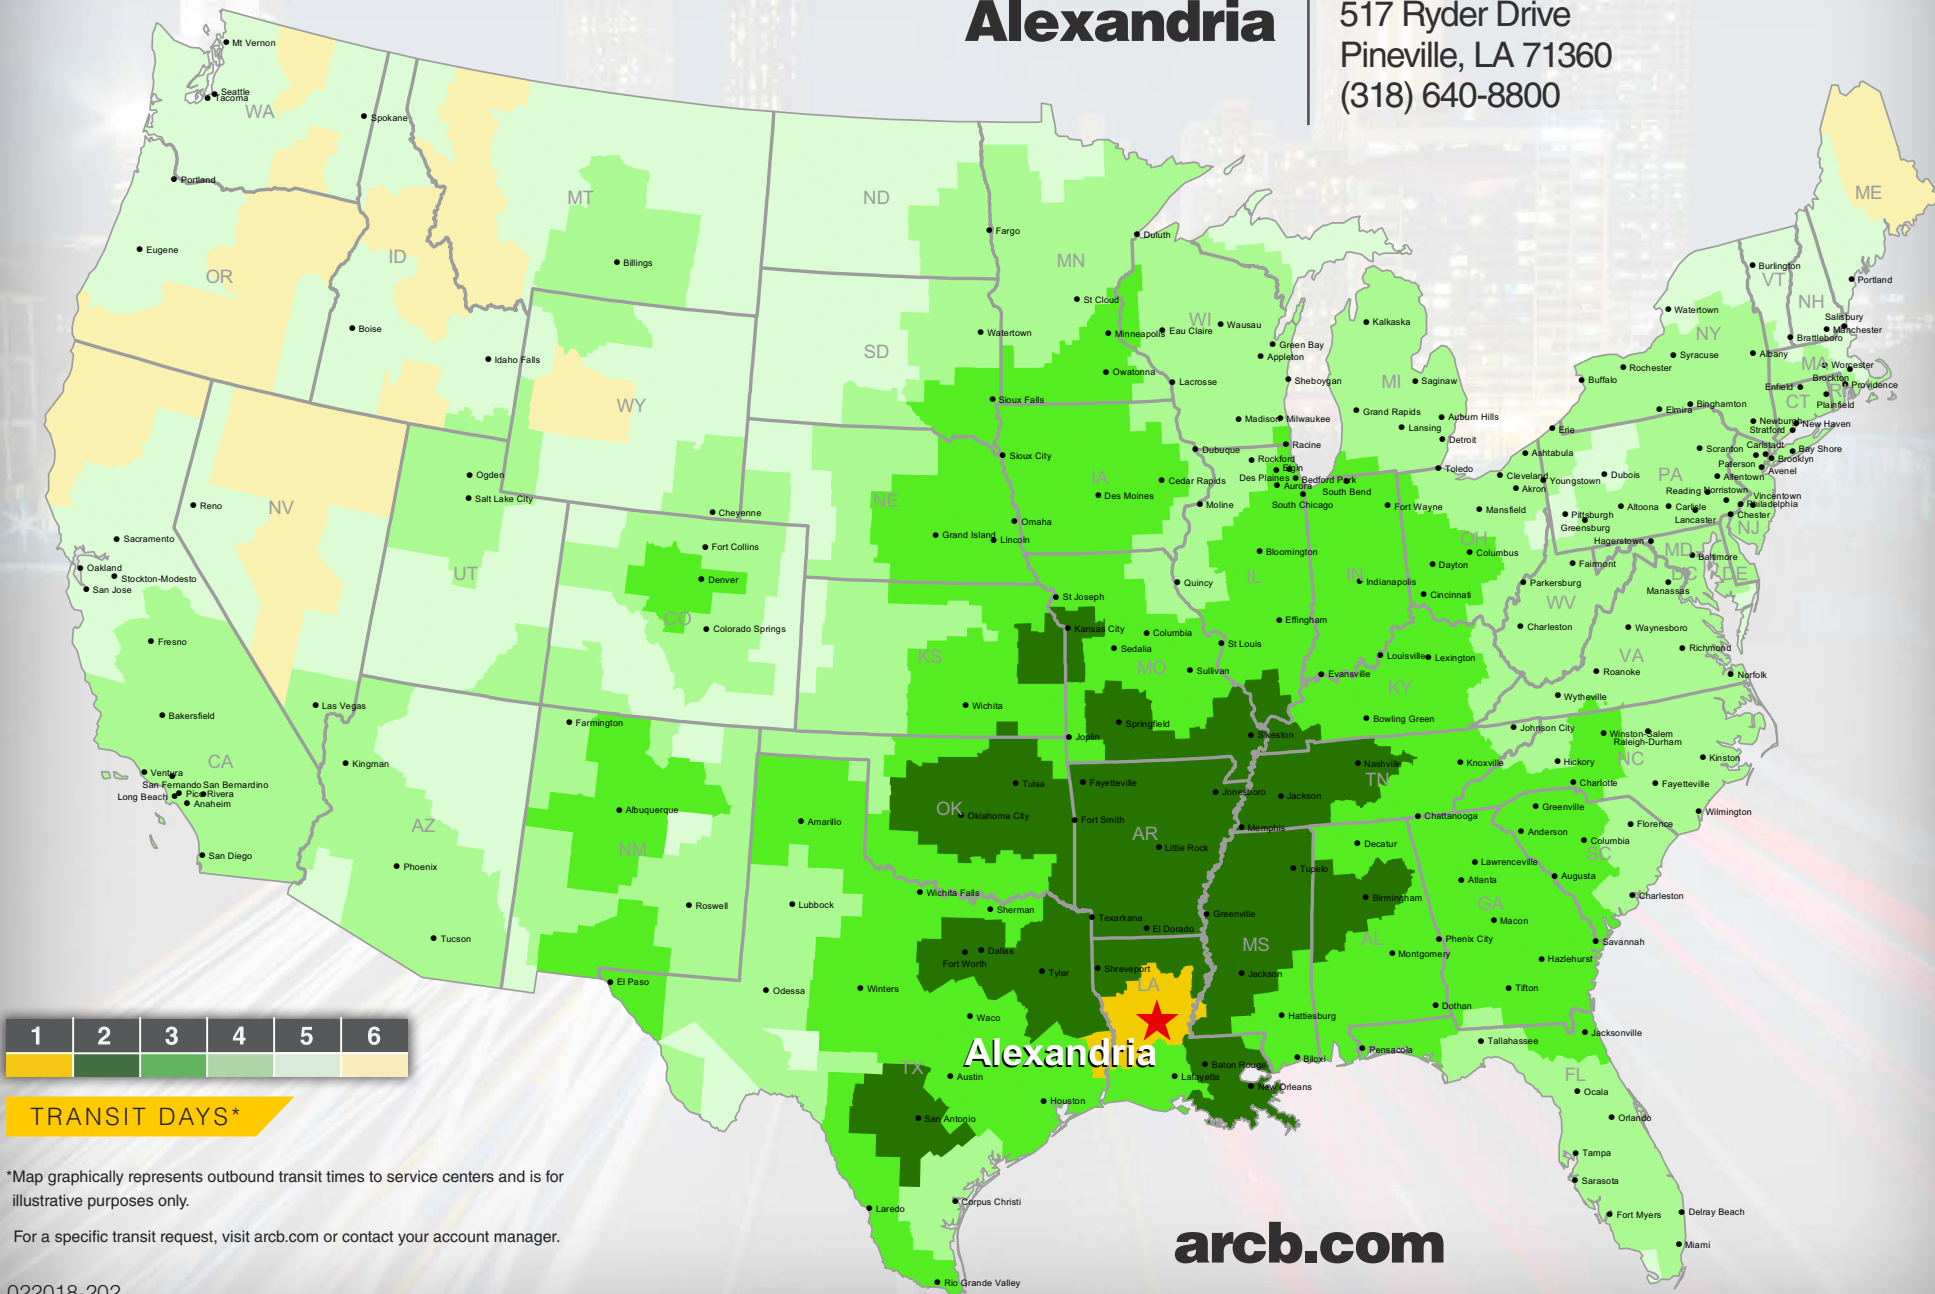

### Alexandria

517 Ryder Drive  
Pineville, LA 71360  
(318) 640-8800

\*Map graphically represents outbound transit times to service centers and is for illustrative purposes only.

For a specific transit request, visit [arcb.com](http://arcb.com) or contact your account manager.