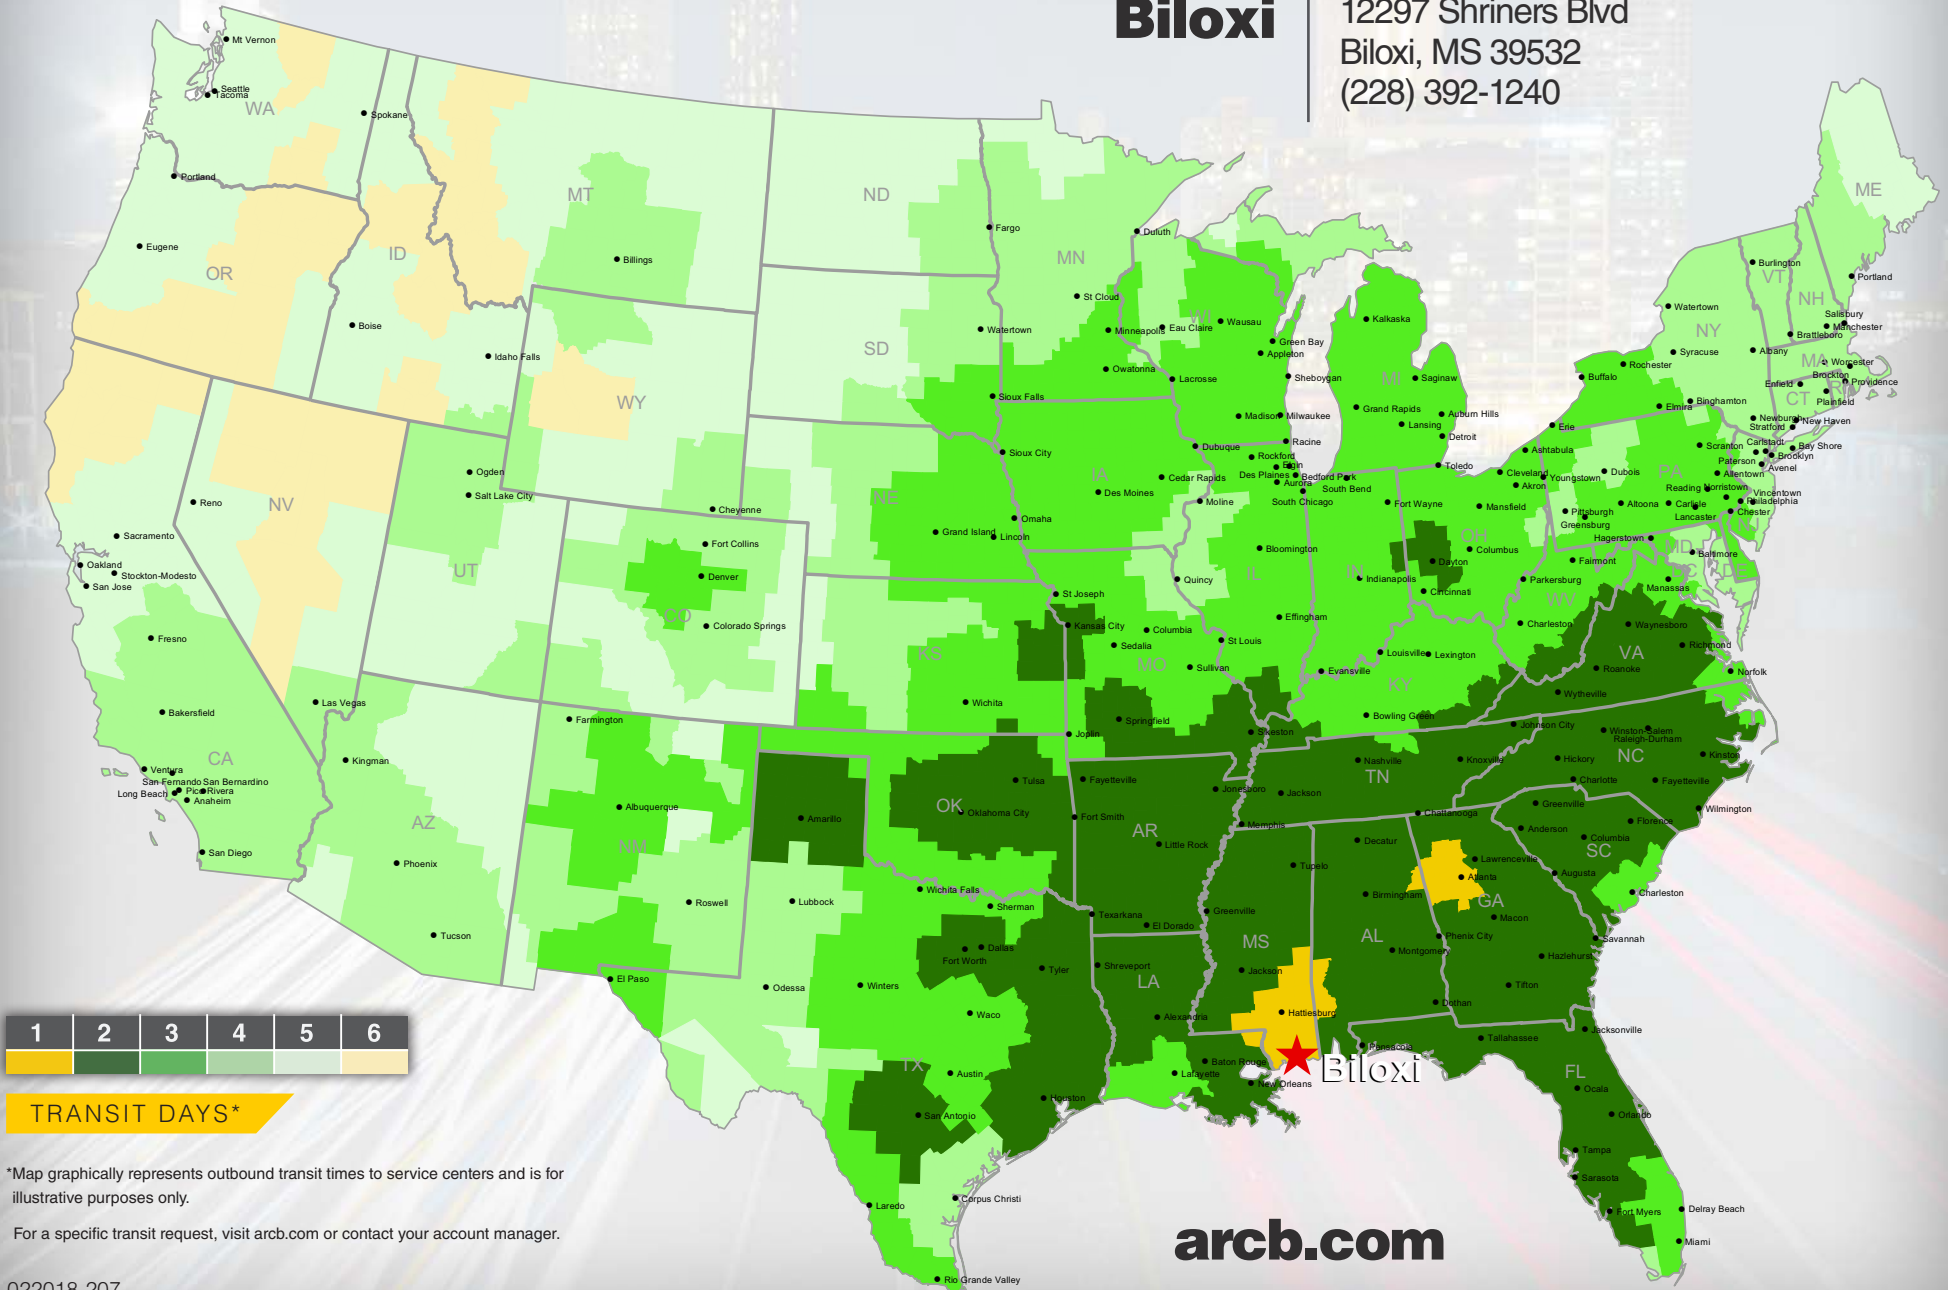

**Biloxi**

12297 Shriners Blvd  
Biloxi, MS 39532  
(228) 392-1240

TRANSIT DAYS\*

\*Map graphically represents outbound transit times to service centers and is for illustrative purposes only.

For a specific transit request, visit [arcb.com](http://arcb.com) or contact your account manager.

022018-207

**arcb.com**