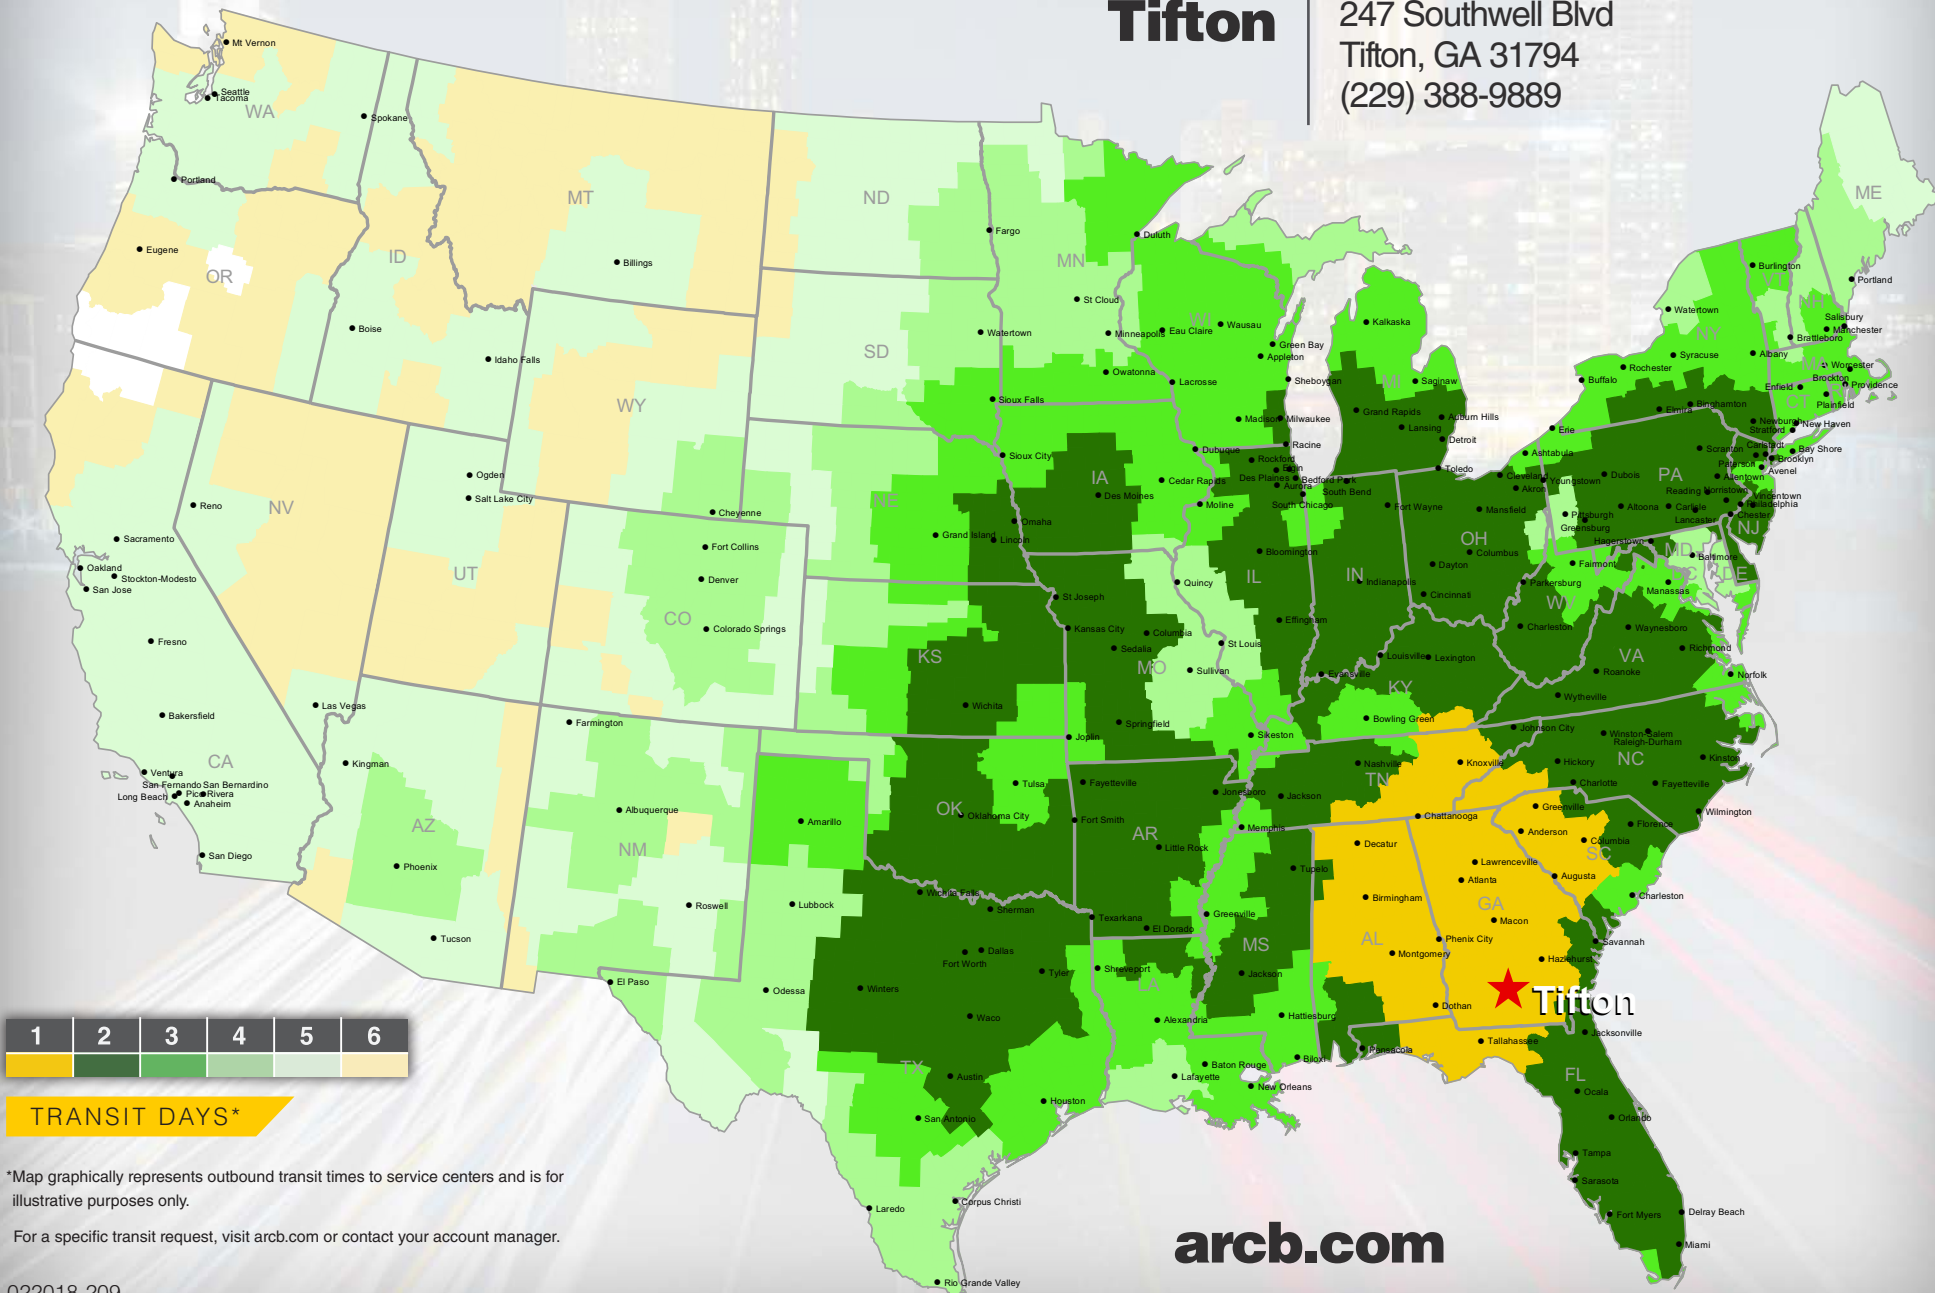

Tifton

247 Southwell Blvd
Tifton, GA 31794
(229) 388-9889

TRANSIT DAYS*

*Map graphically represents outbound transit times to service centers and is for illustrative purposes only.

For a specific transit request, visit arcb.com or contact your account manager.