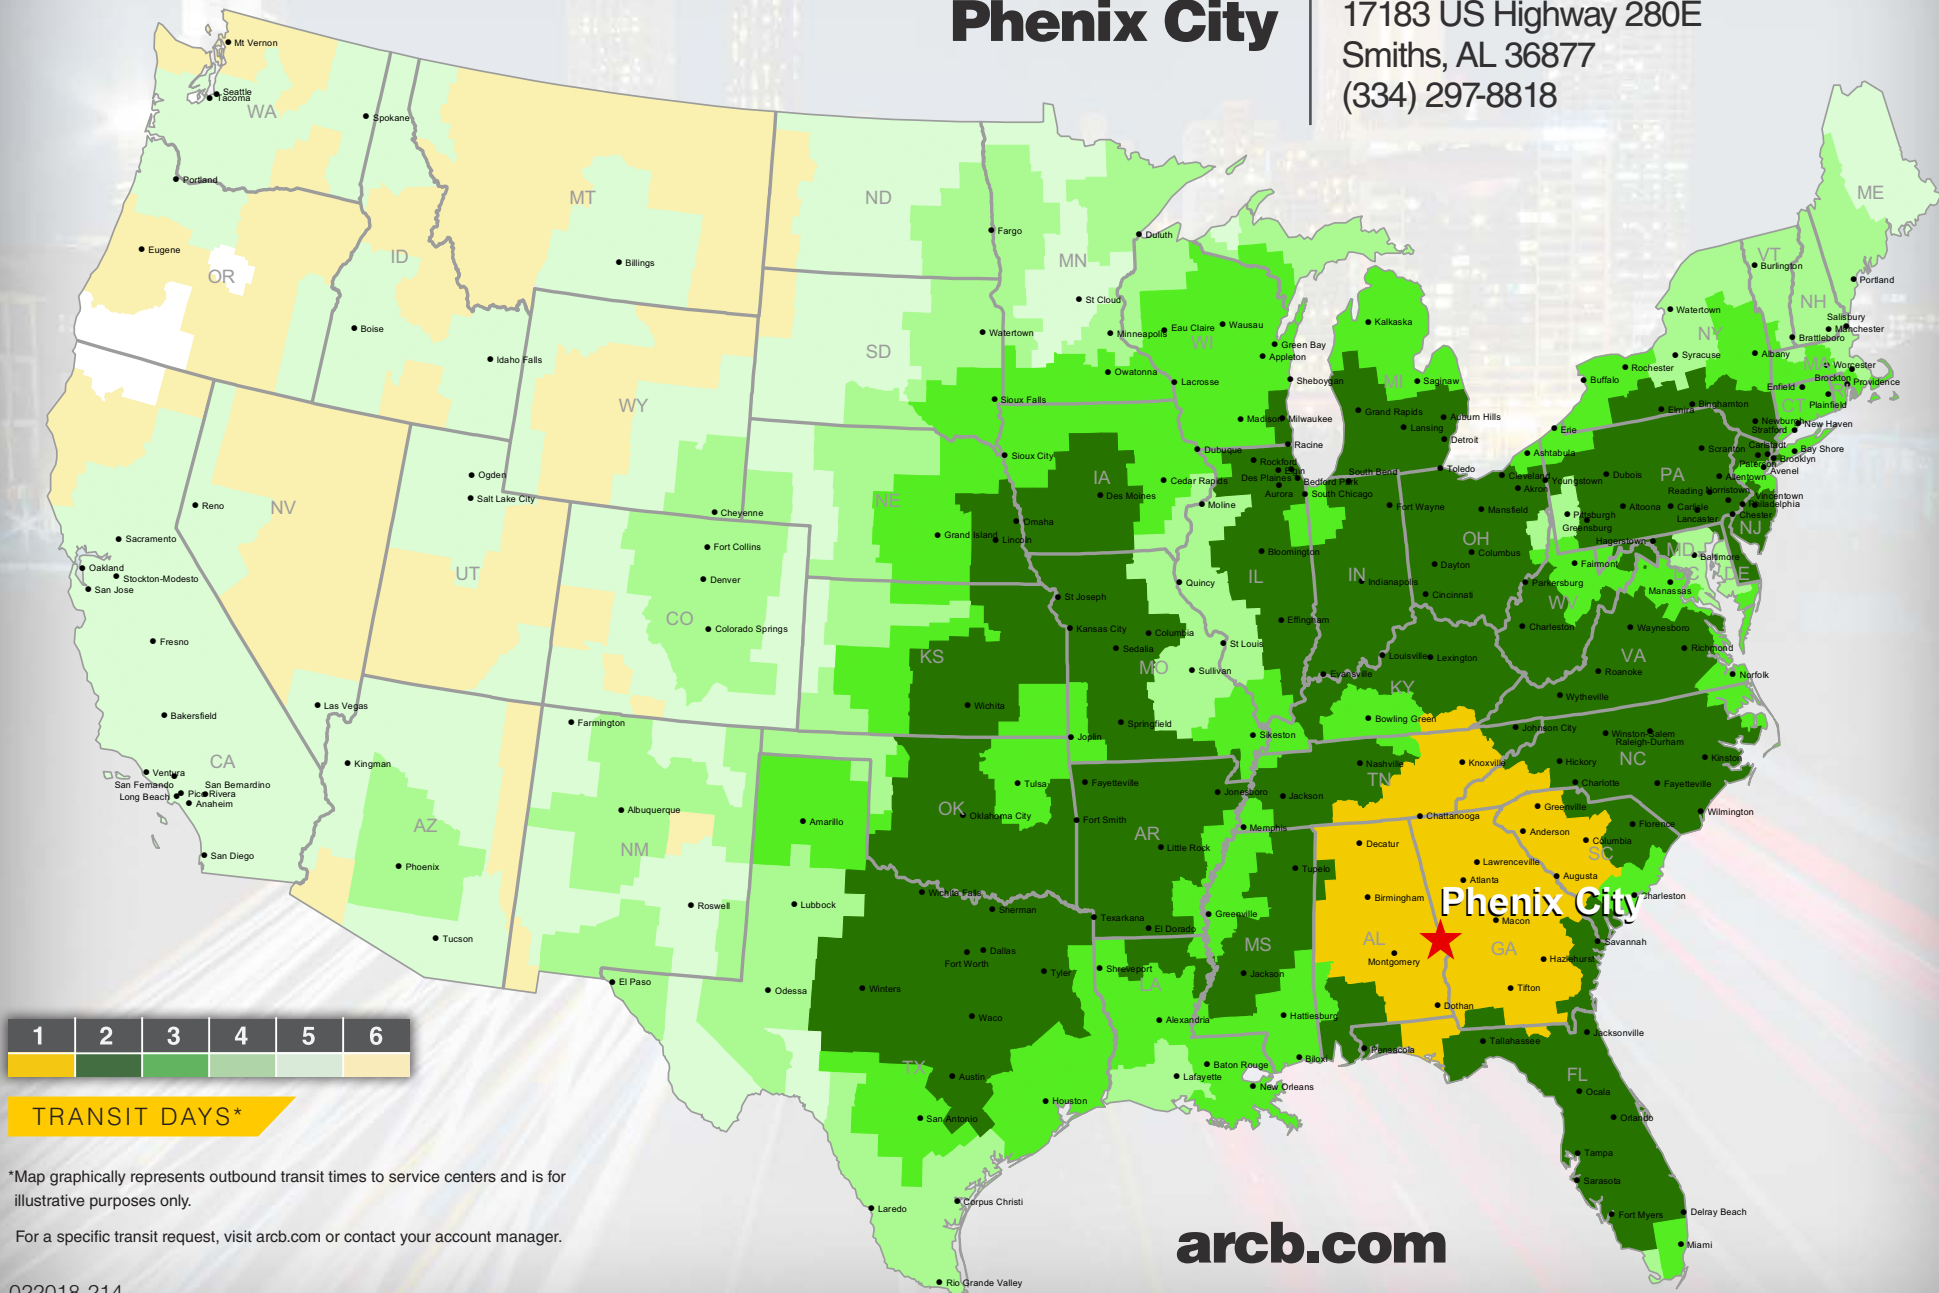

### Phenix City

17183 US Highway 280E  
Smiths, AL 36877  
(334) 297-8818

\*Map graphically represents outbound transit times to service centers and is for illustrative purposes only.  
For a specific transit request, visit [arcb.com](http://arcb.com) or contact your account manager.