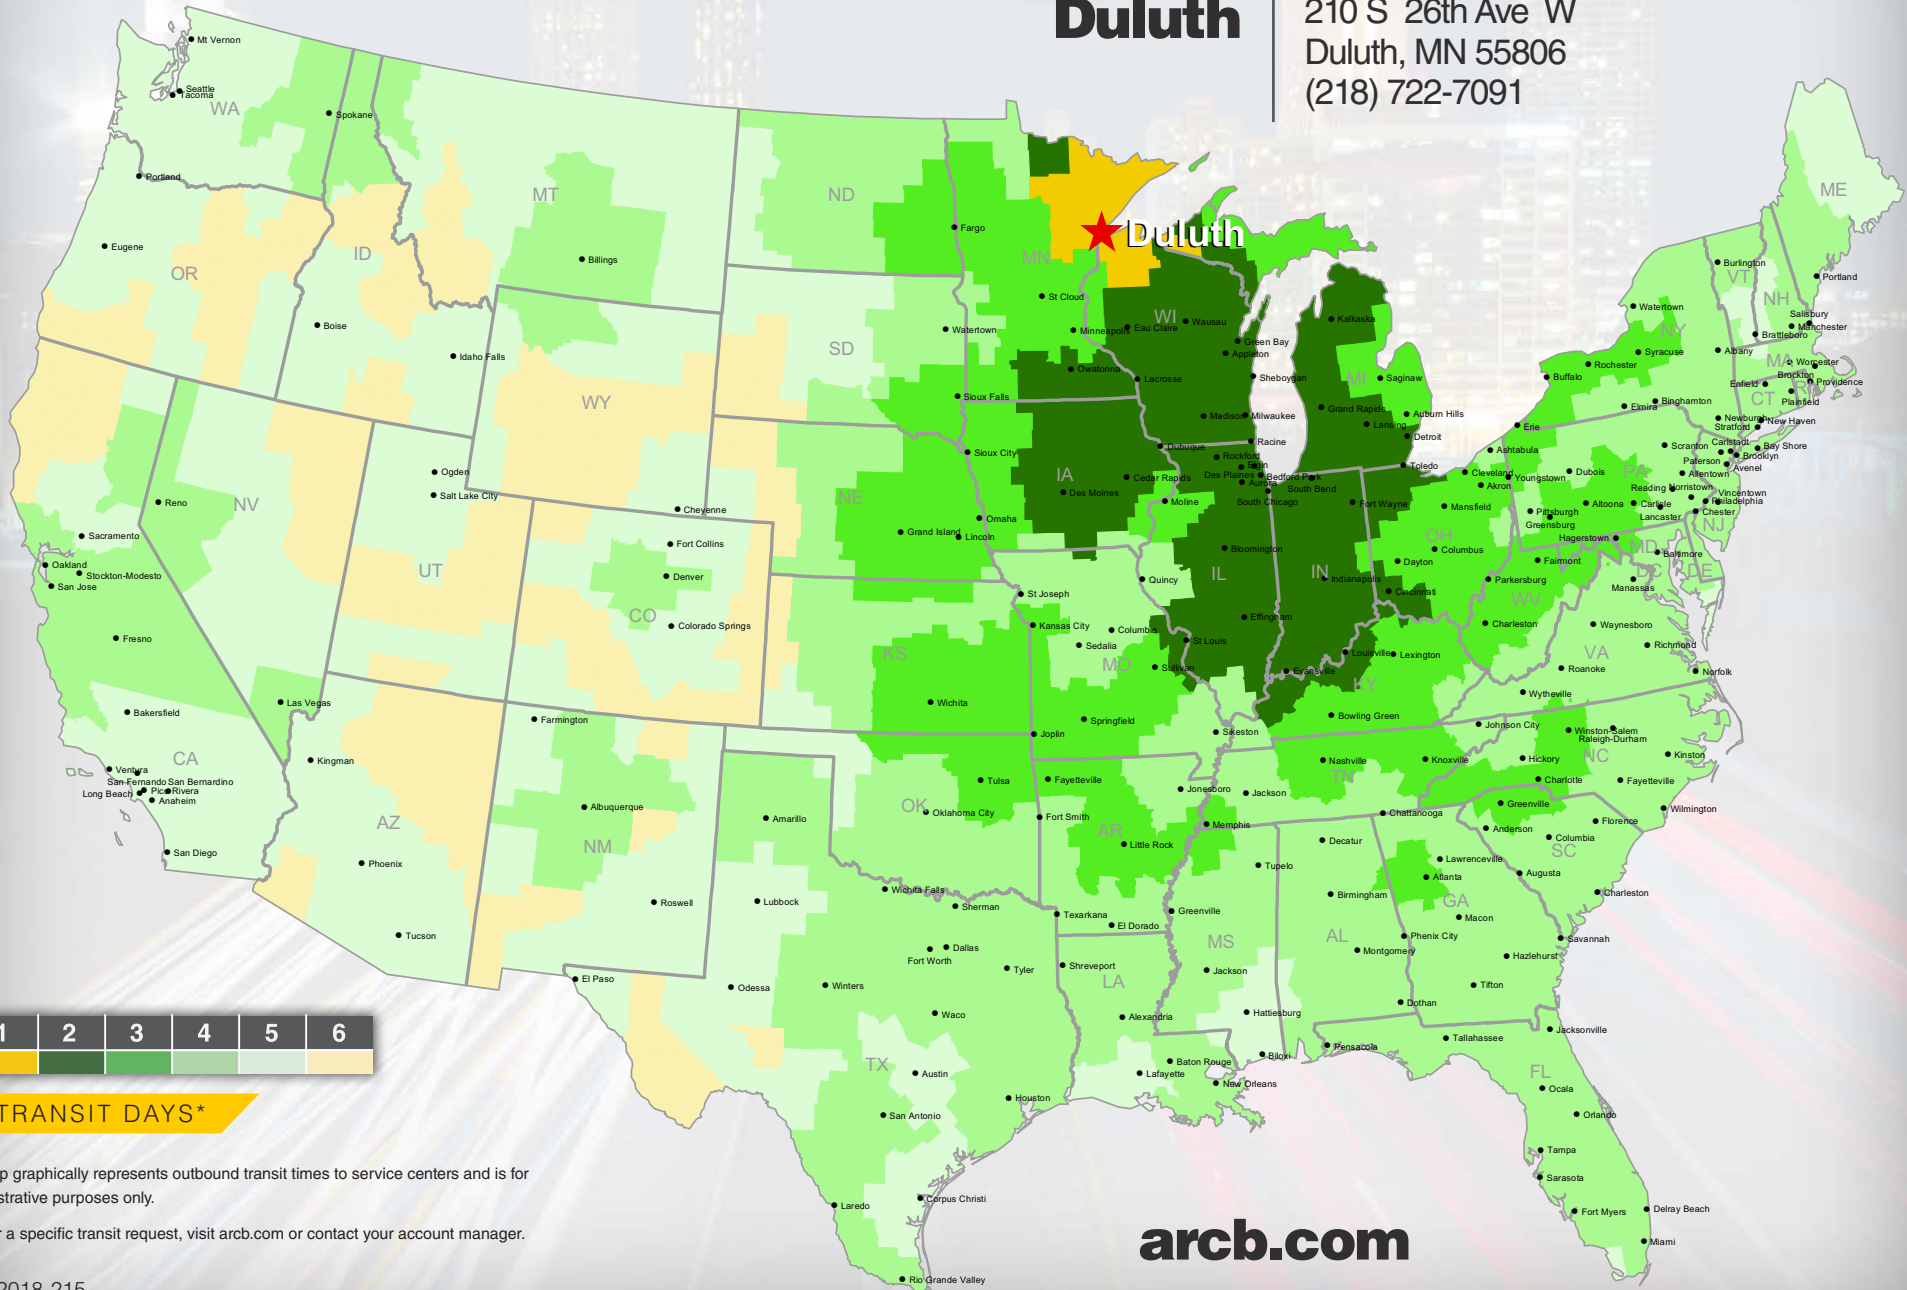

Duluth

210 S 26th Ave W
Duluth, MN 55806
(218) 722-7091

TRANSIT DAYS*

*Map graphically represents outbound transit times to service centers and is for illustrative purposes only.

For a specific transit request, visit arcb.com or contact your account manager.