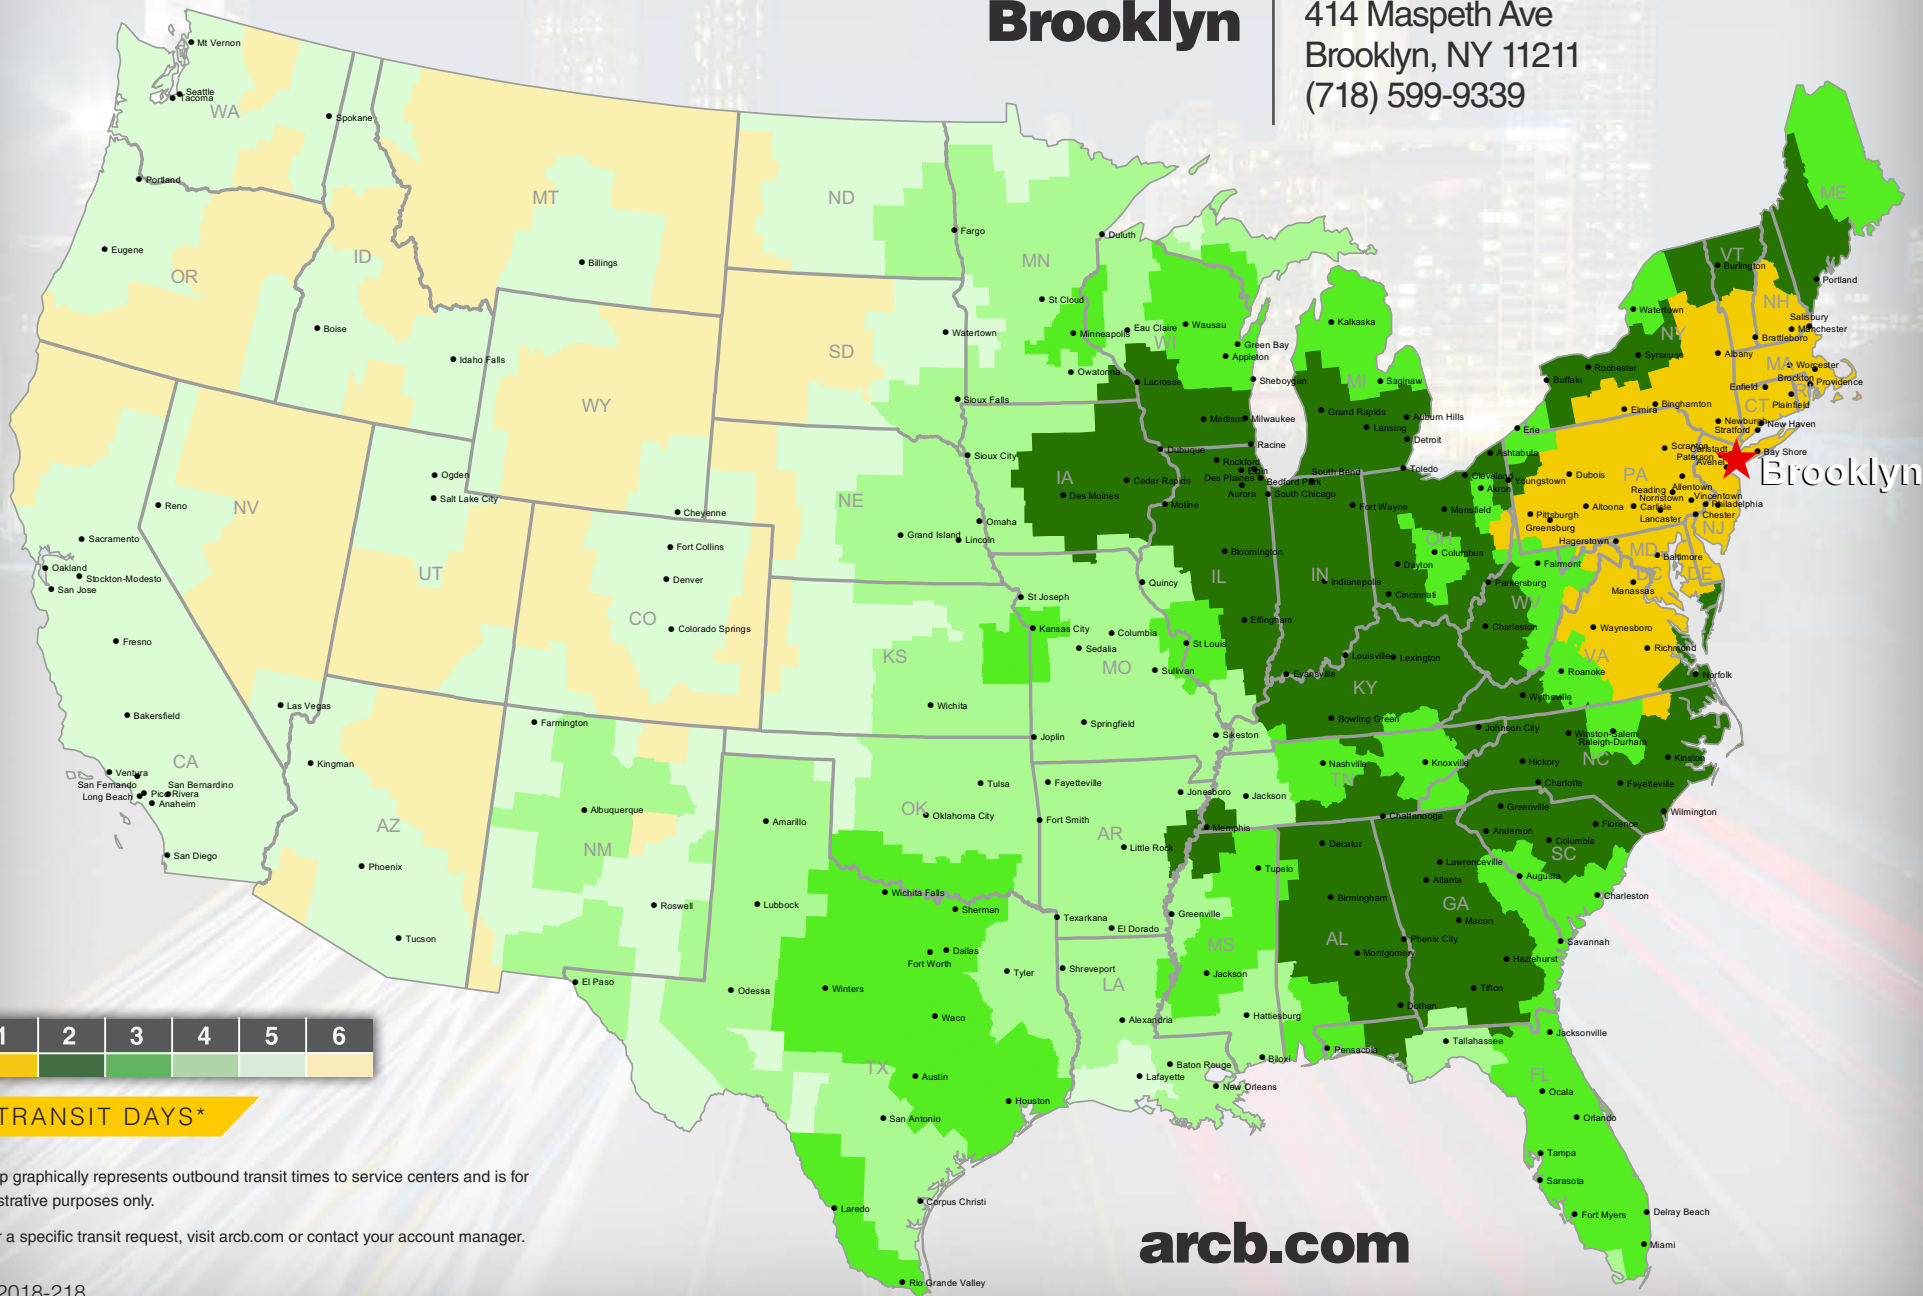

Brooklyn

414 Maspeth Ave
Brooklyn, NY 11211
(718) 599-9339

TRANSIT DAYS*

*Map graphically represents outbound transit times to service centers and is for illustrative purposes only.

For a specific transit request, visit arcb.com or contact your account manager.