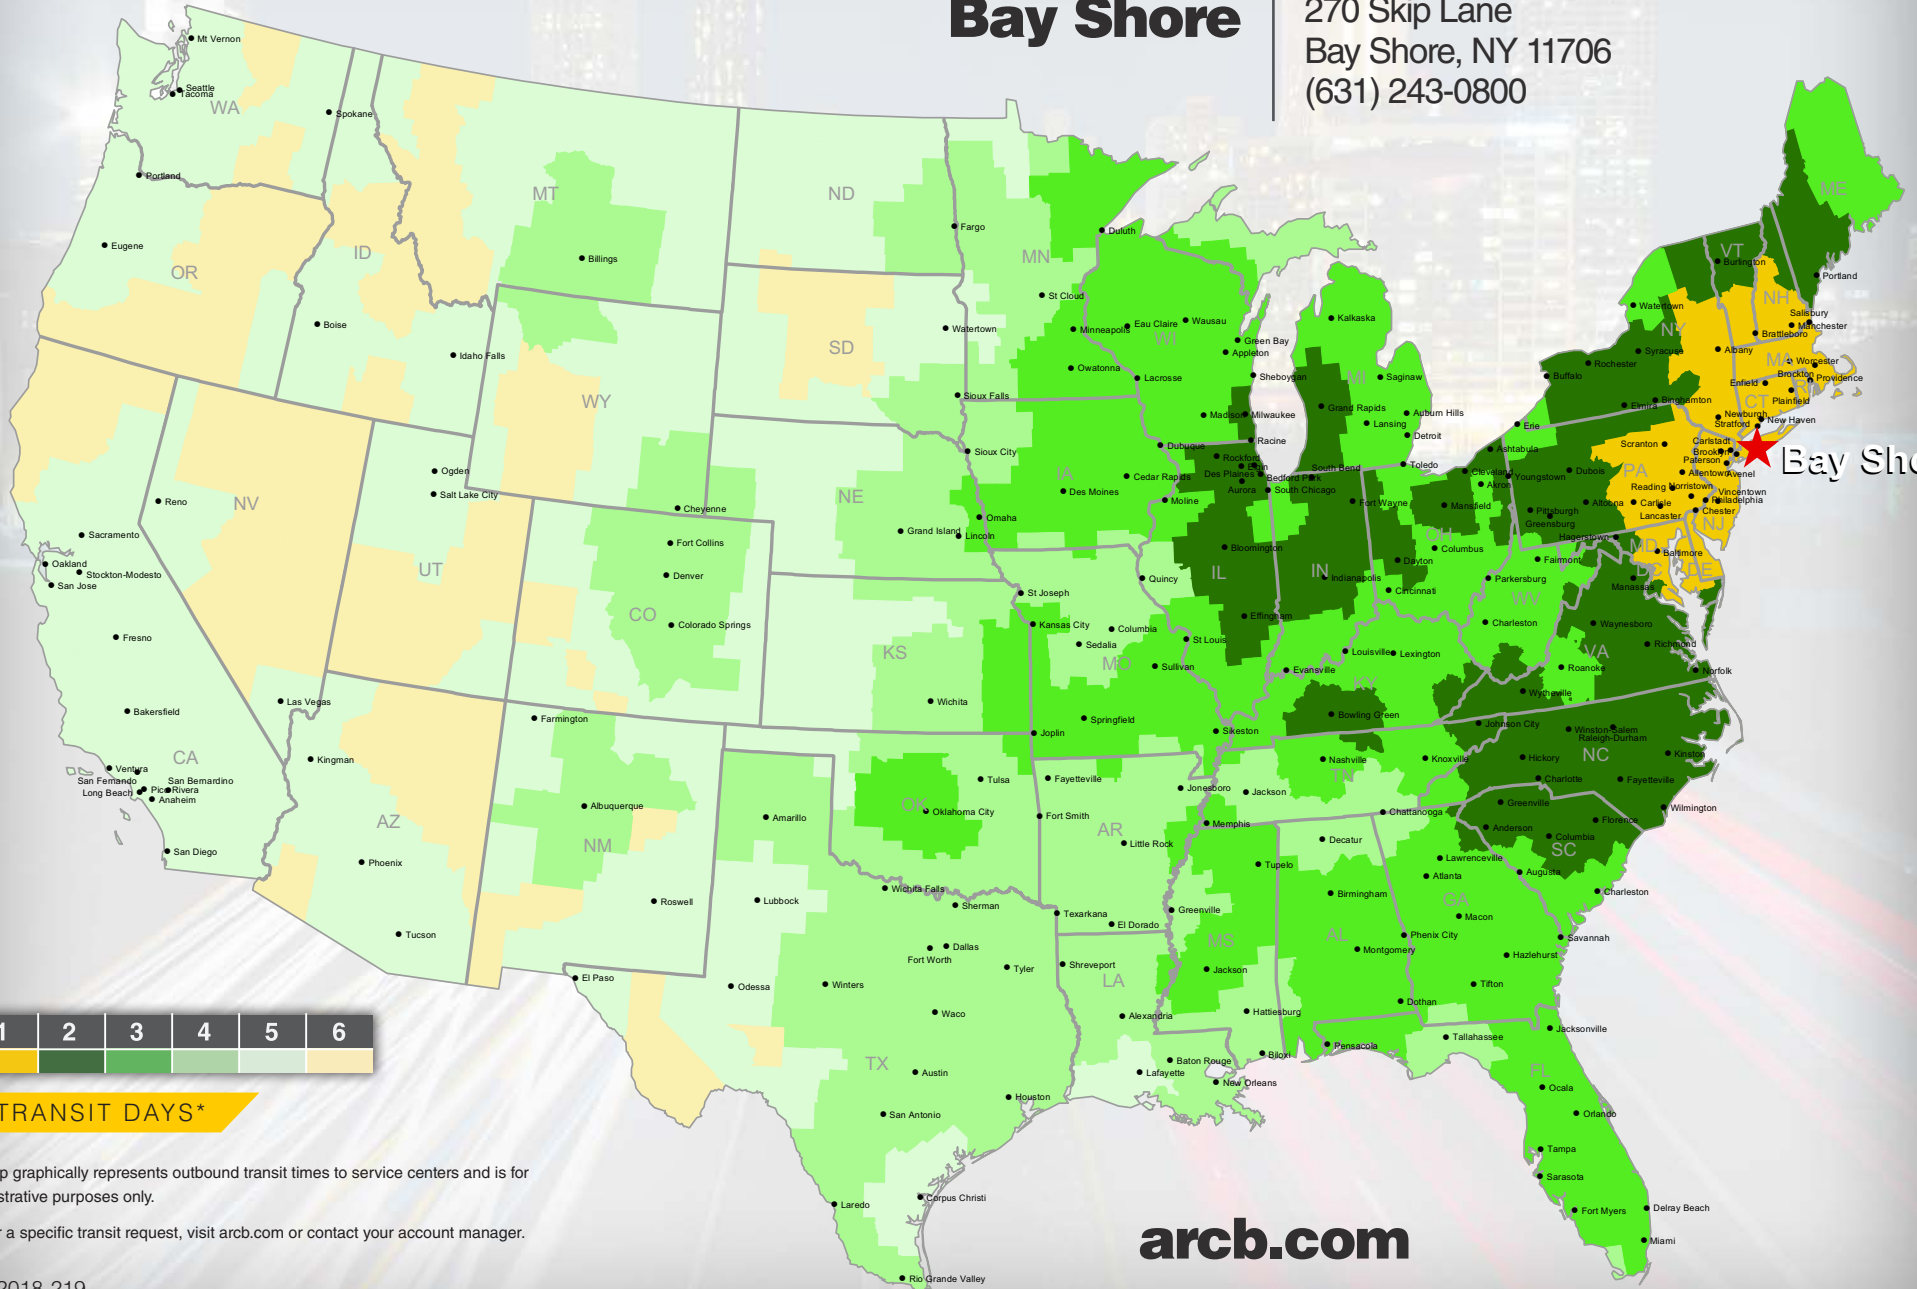

### Bay Shore

270 Skip Lane  
Bay Shore, NY 11706  
(631) 243-0800

#### TRANSIT DAYS\*

\*Map graphically represents outbound transit times to service centers and is for illustrative purposes only.

For a specific transit request, visit [arcb.com](http://arcb.com) or contact your account manager.