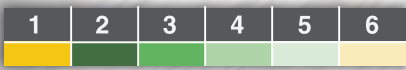

### Bay Shore

270 Skip Lane  
Bay Shore, NY 11706  
(631) 243-0800