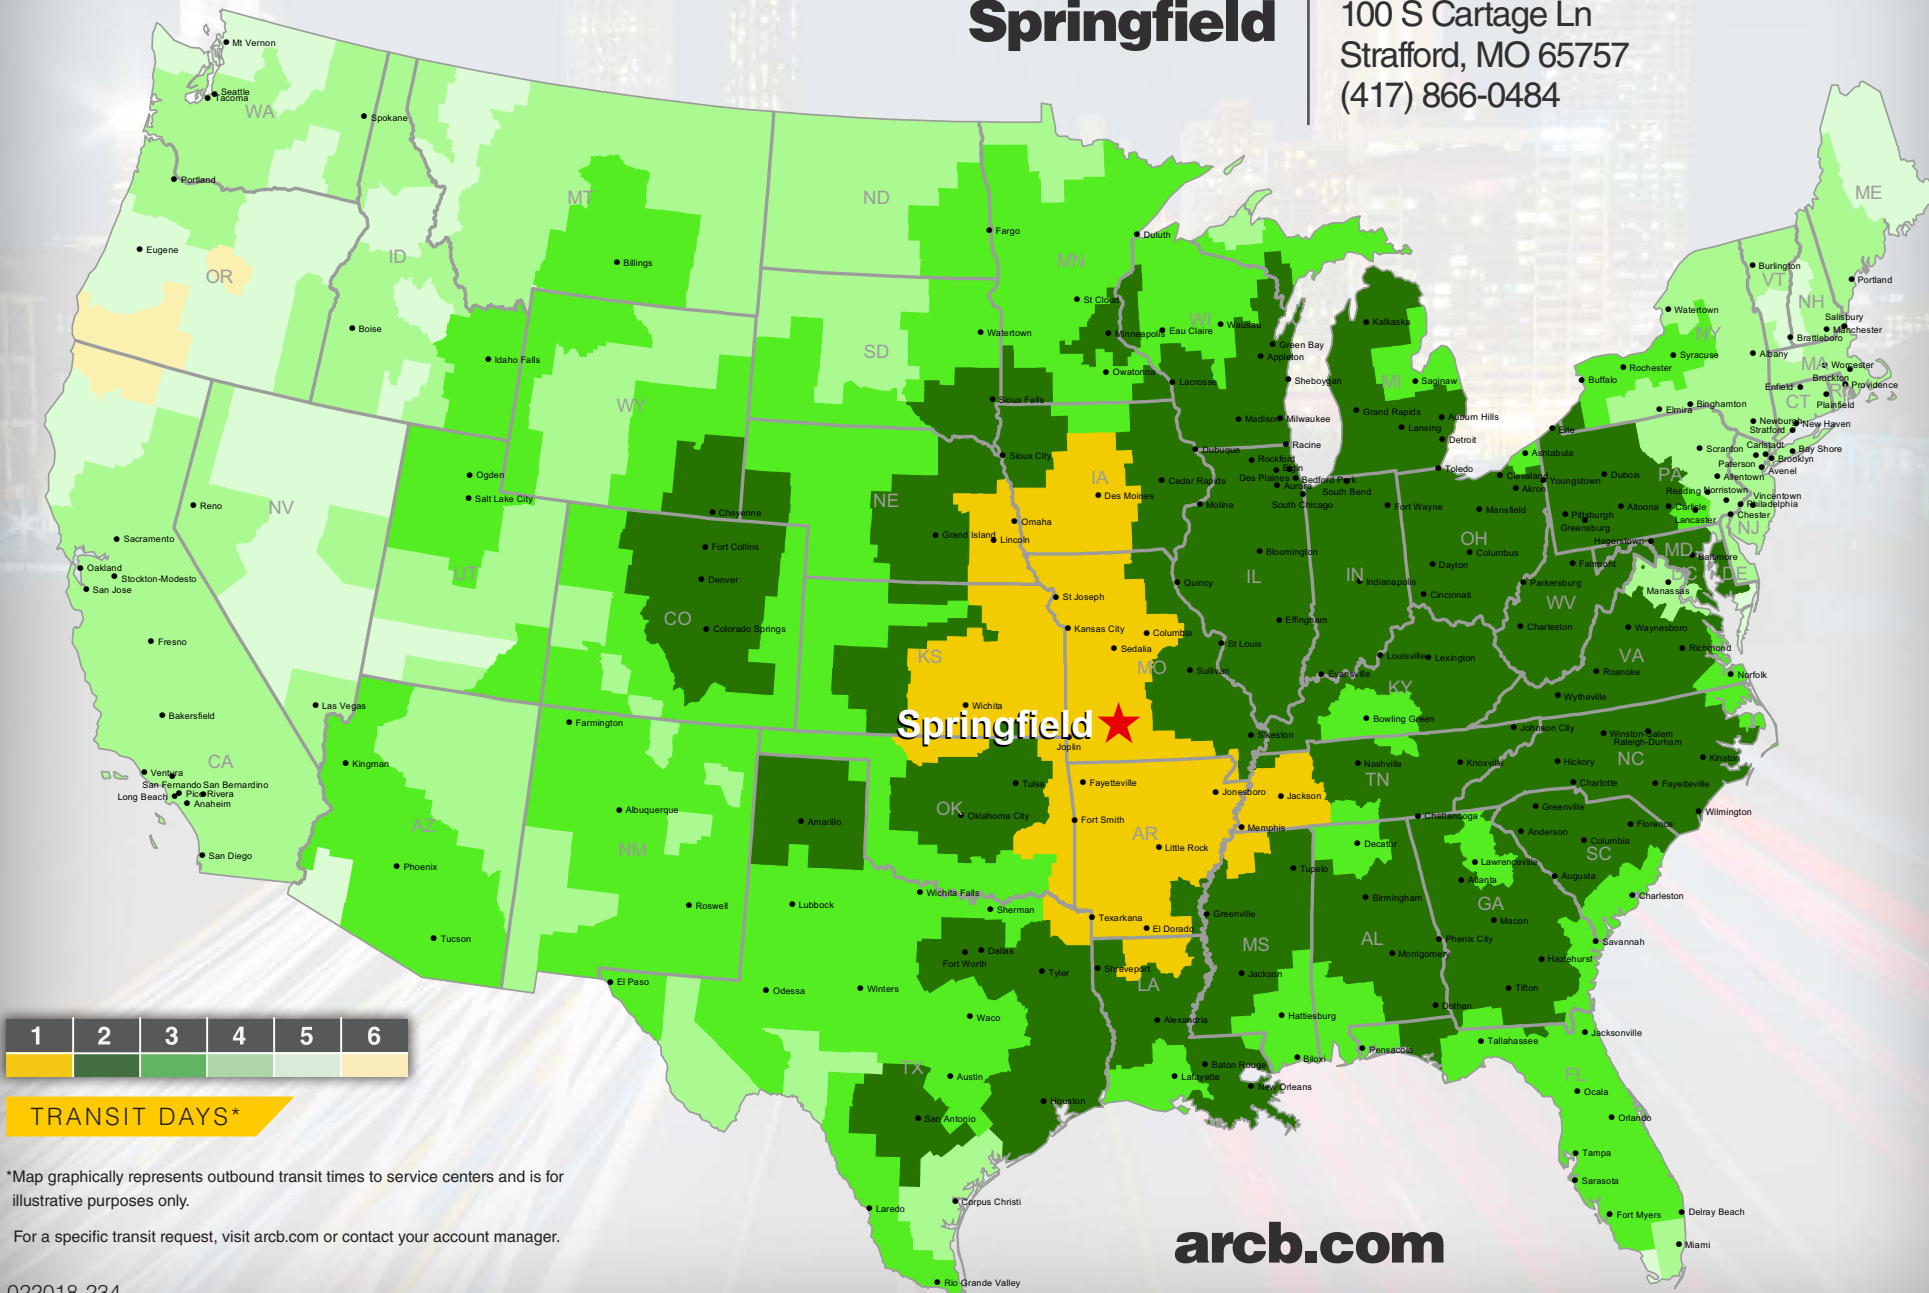

### Springfield

100 S Cartage Ln  
Strafford, MO 65757  
(417) 866-0484

\*Map graphically represents outbound transit times to service centers and is for illustrative purposes only.

For a specific transit request, visit [arcb.com](http://arcb.com) or contact your account manager.

022018-234

**arcb.com**