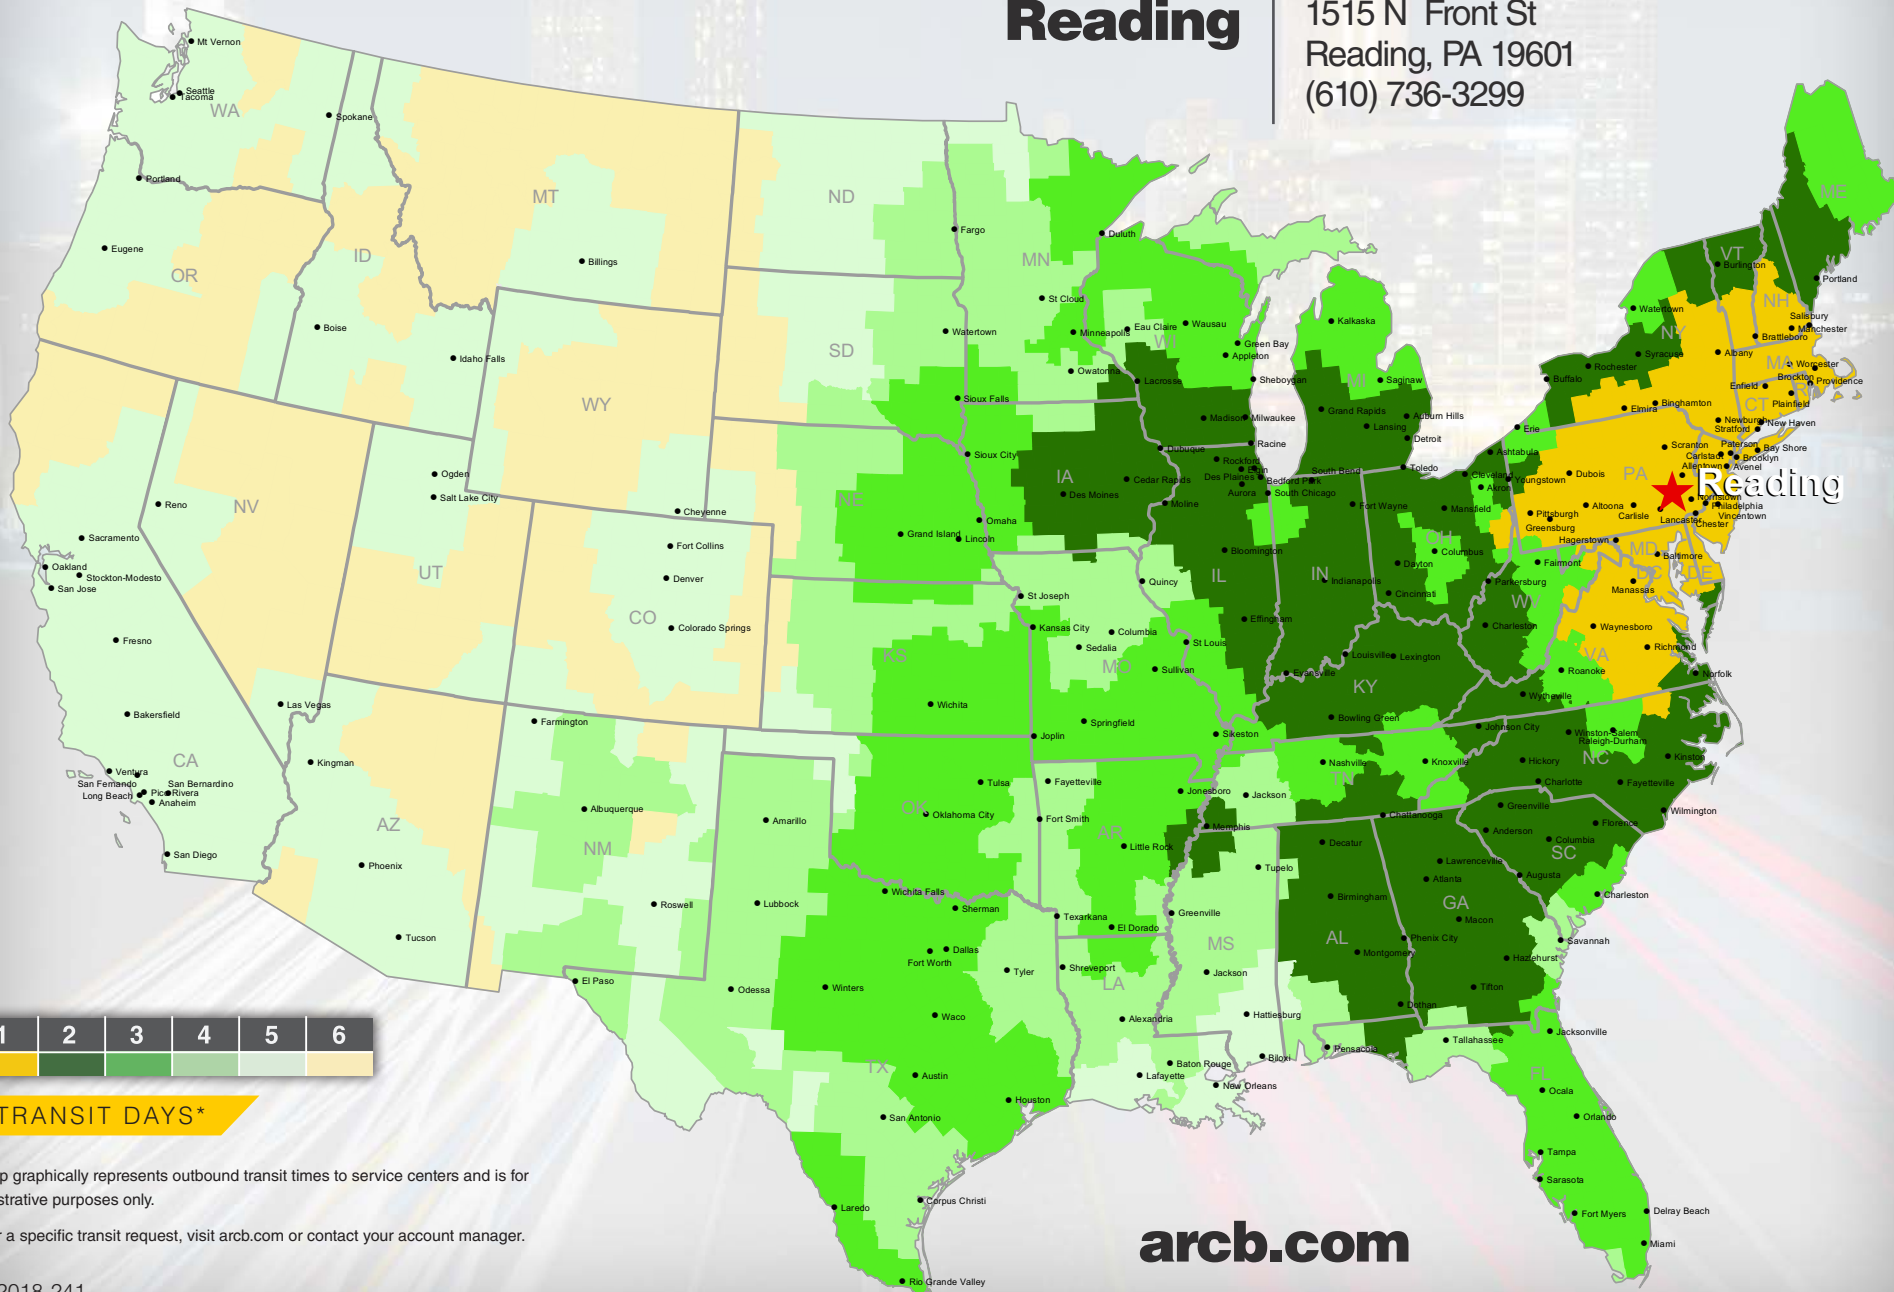

Reading

1515 N Front St
Reading, PA 19601
(610) 736-3299

TRANSIT DAYS*

*Map graphically represents outbound transit times to service centers and is for illustrative purposes only.

For a specific transit request, visit arcb.com or contact your account manager.