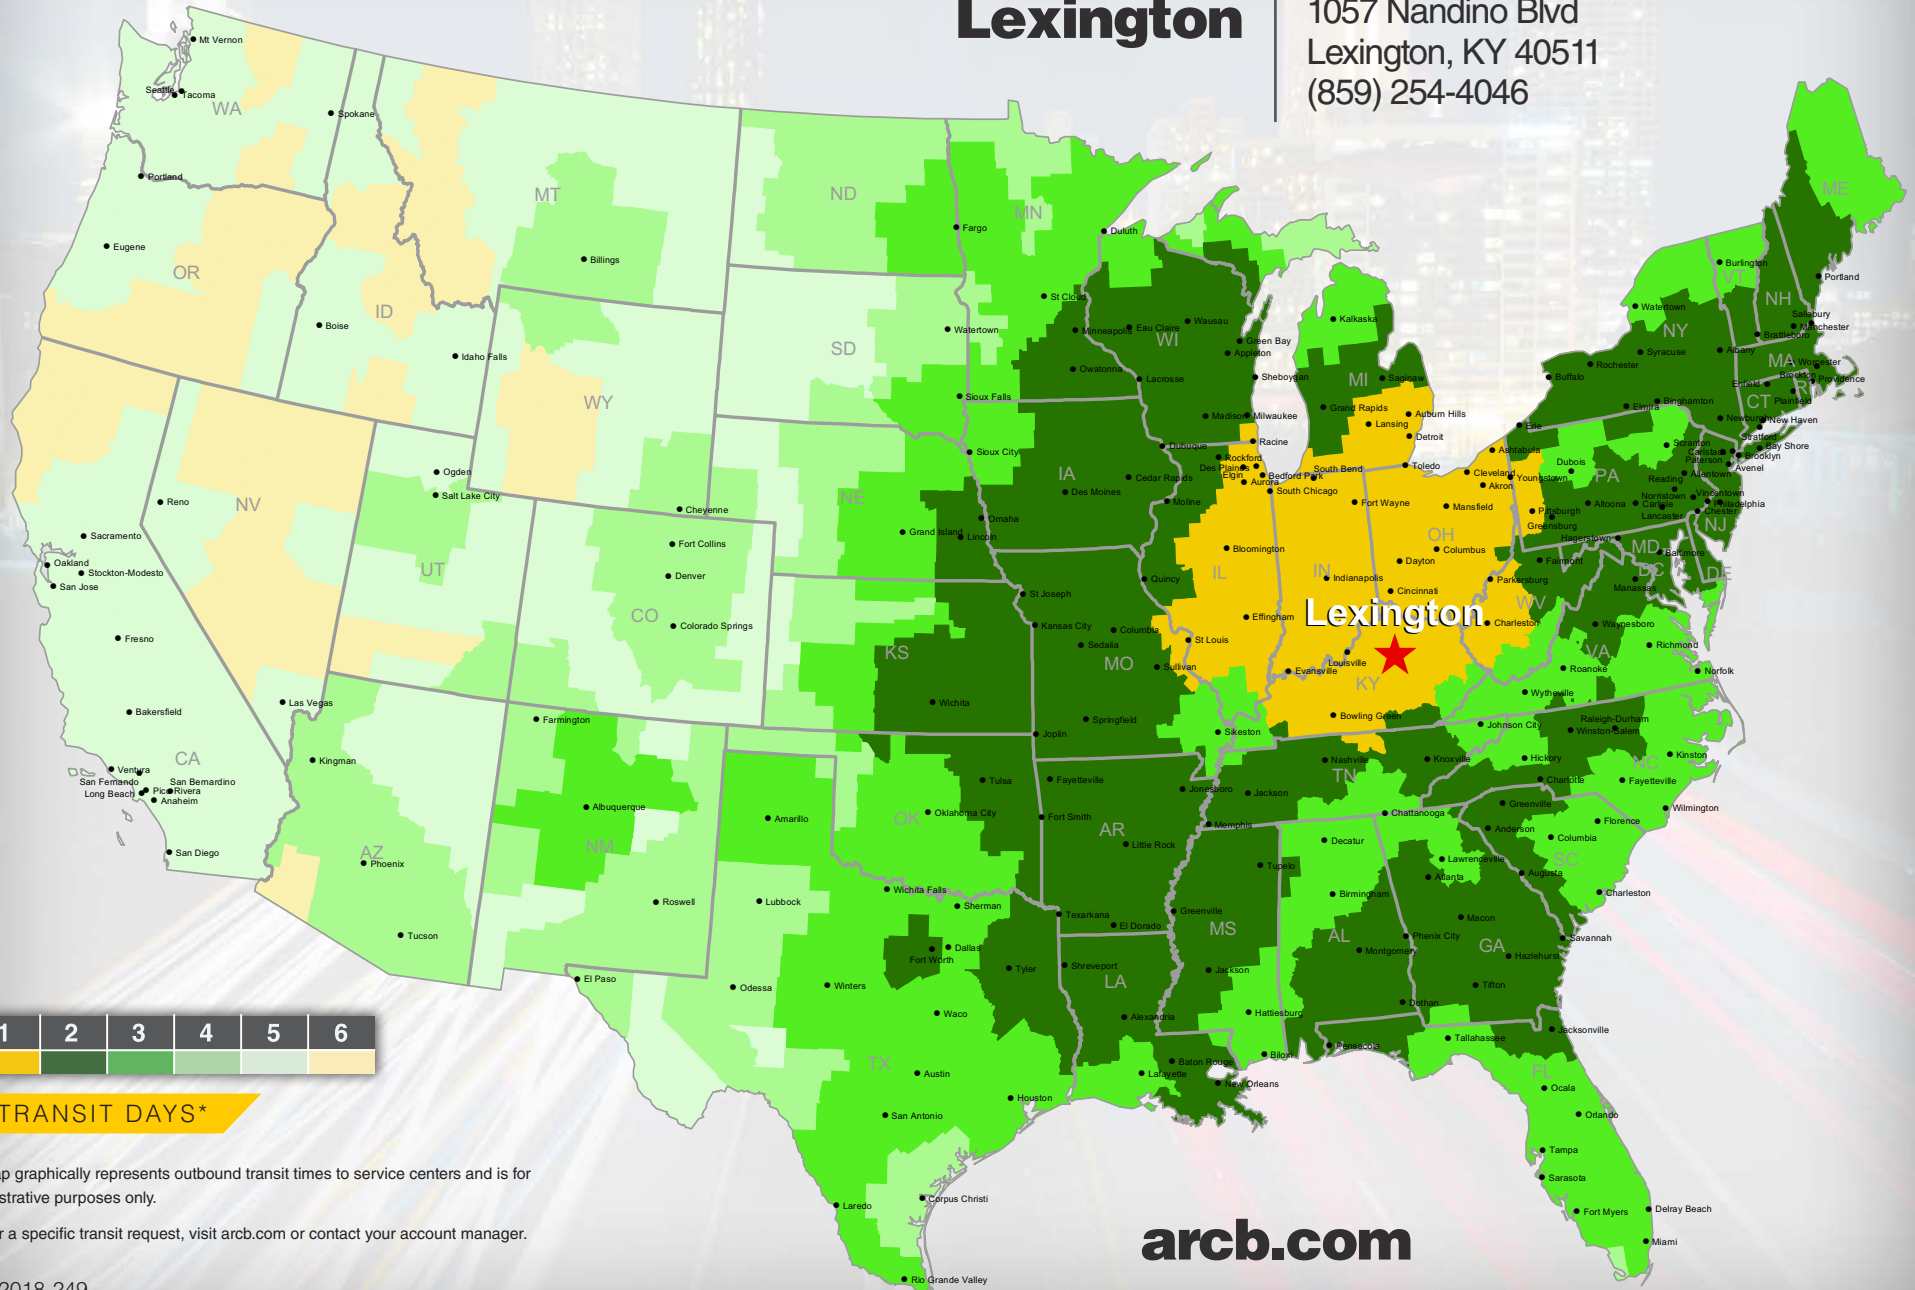

#### TRANSIT DAYS\*

\*Map graphically represents outbound transit times to service centers and is for illustrative purposes only.

For a specific transit request, visit [arcb.com](http://arcb.com) or contact your account manager.