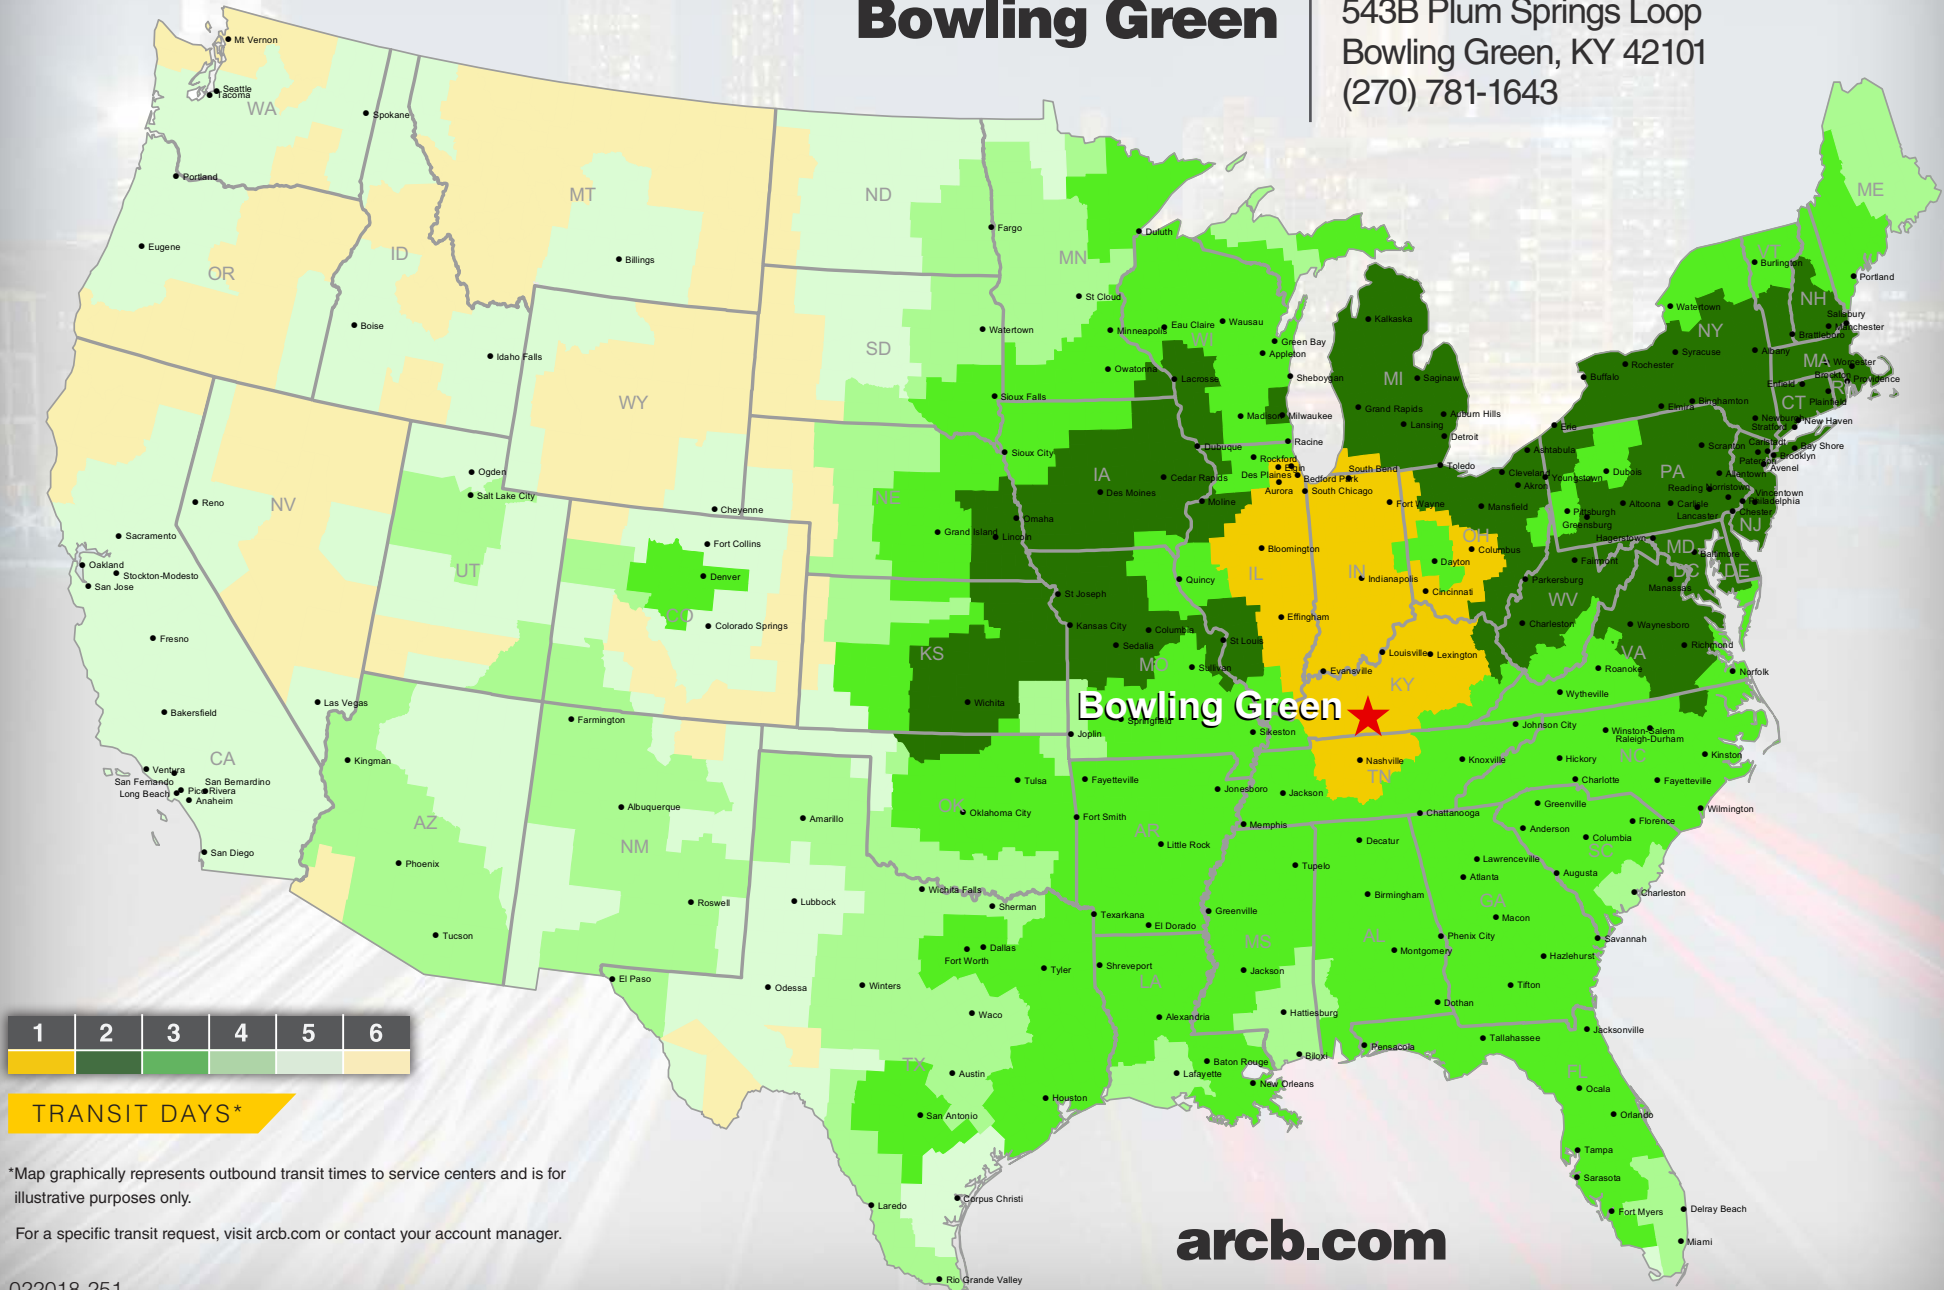

#### TRANSIT DAYS\*

\*Map graphically represents outbound transit times to service centers and is for illustrative purposes only.  
For a specific transit request, visit [arcb.com](http://arcb.com) or contact your account manager.