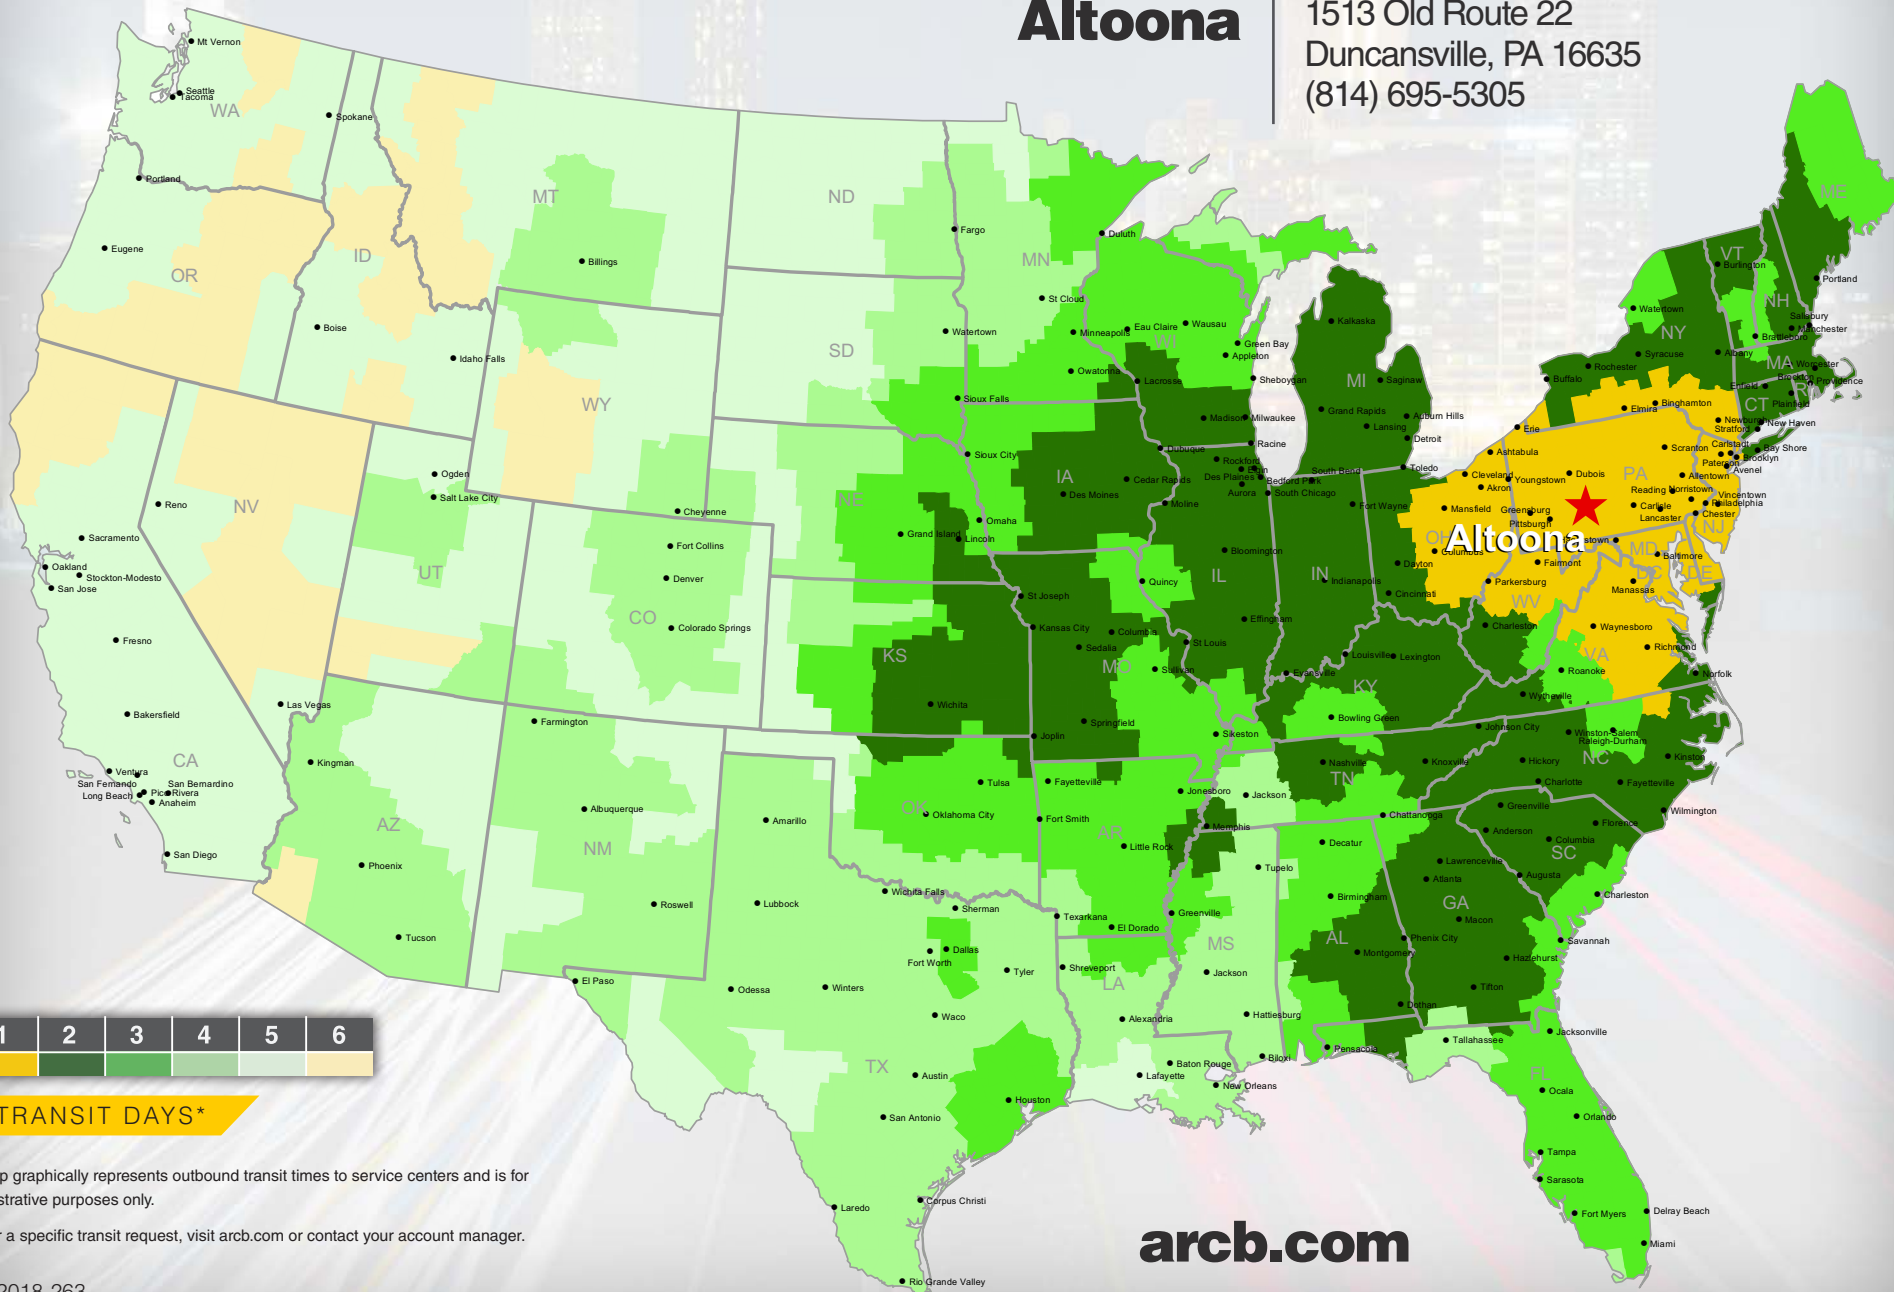

Altoona

1513 Old Route 22
Duncansville, PA 16635
(814) 695-5305

*Map graphically represents outbound transit times to service centers and is for illustrative purposes only.

For a specific transit request, visit arcb.com or contact your account manager.