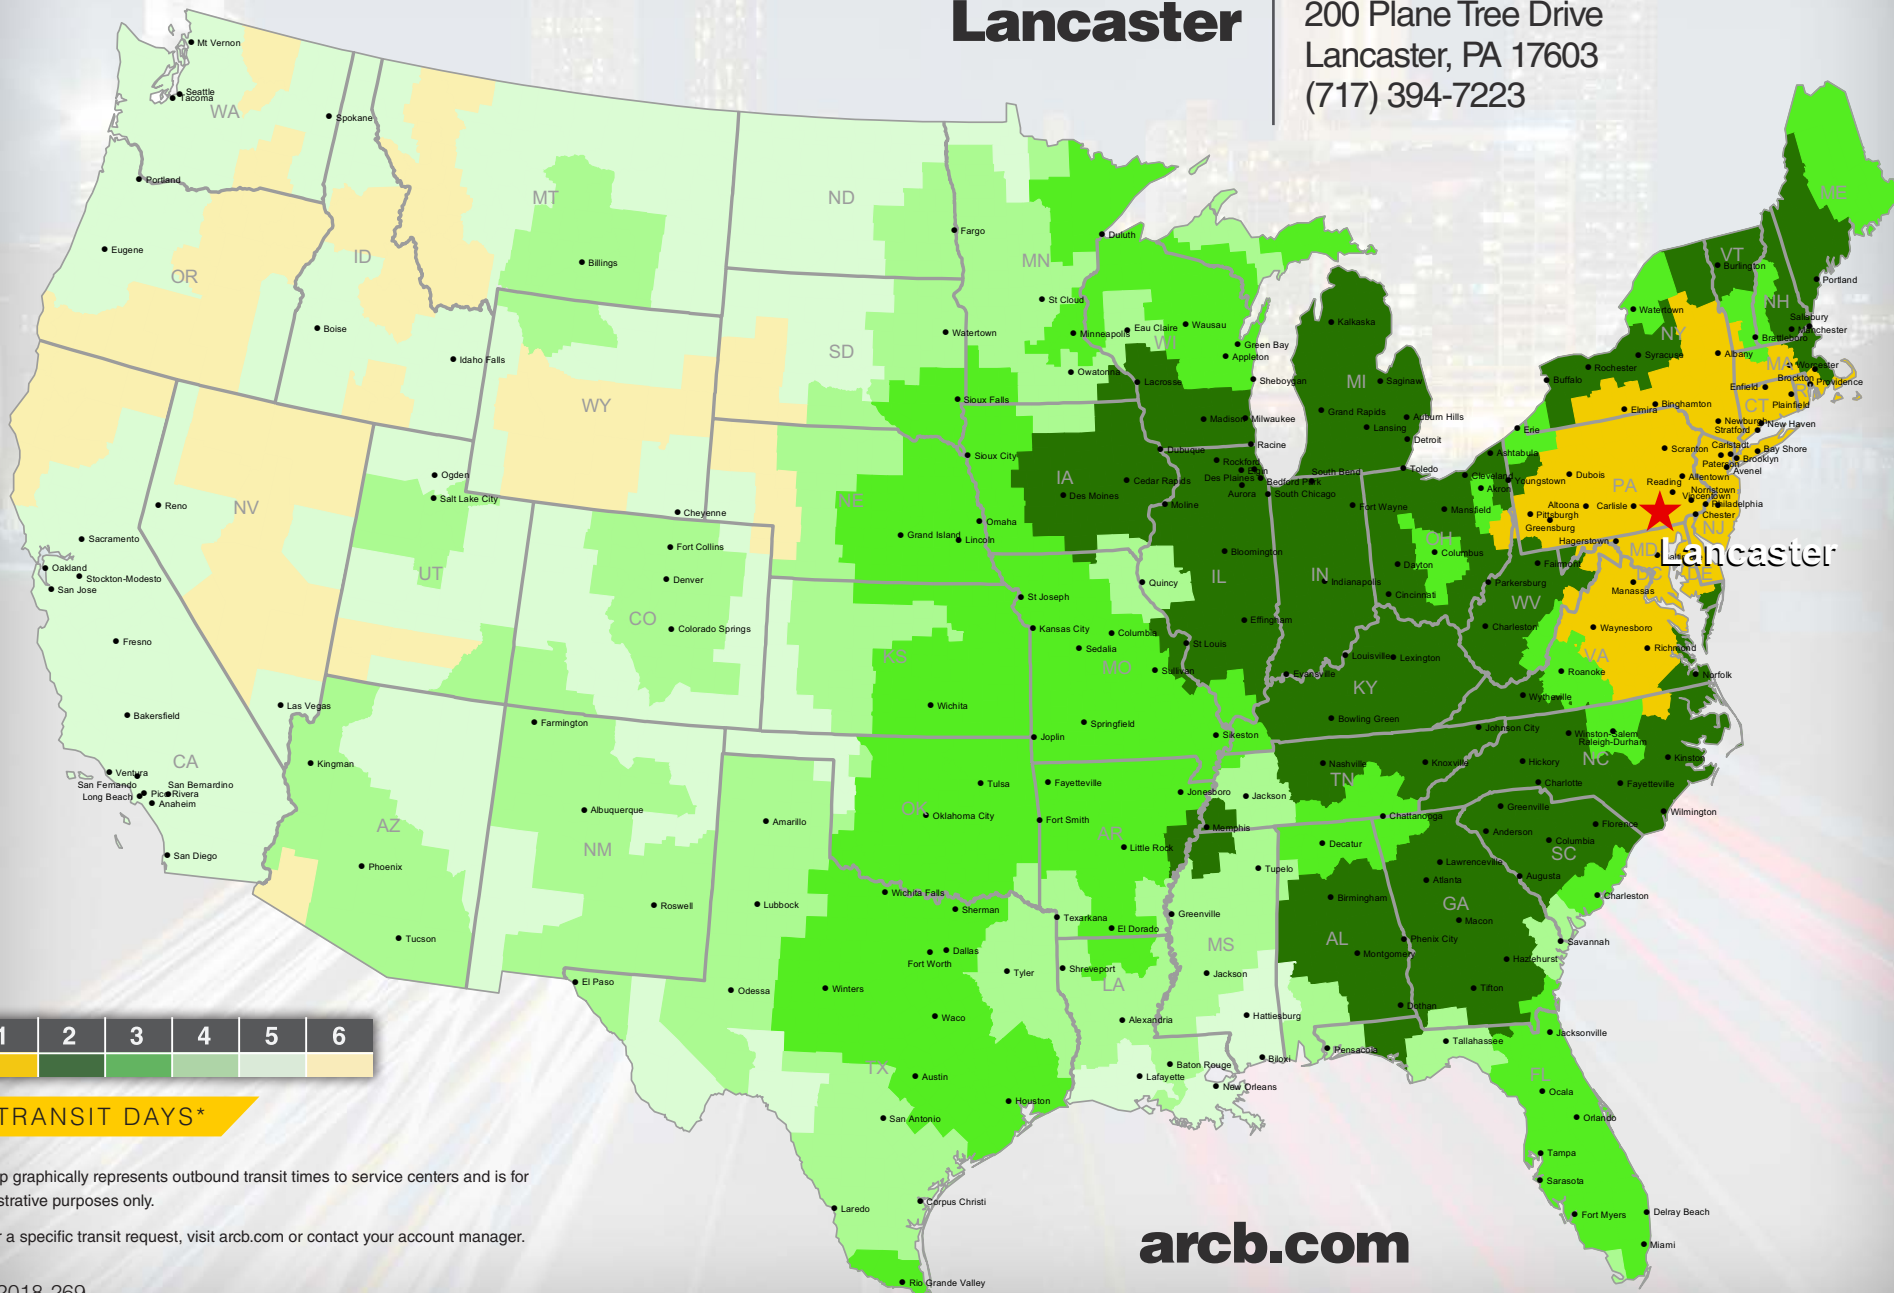

### Lancaster

200 Plane Tree Drive  
Lancaster, PA 17603  
(717) 394-7223

TRANSIT DAYS\*

\*Map graphically represents outbound transit times to service centers and is for illustrative purposes only.

For a specific transit request, visit [arcb.com](http://arcb.com) or contact your account manager.