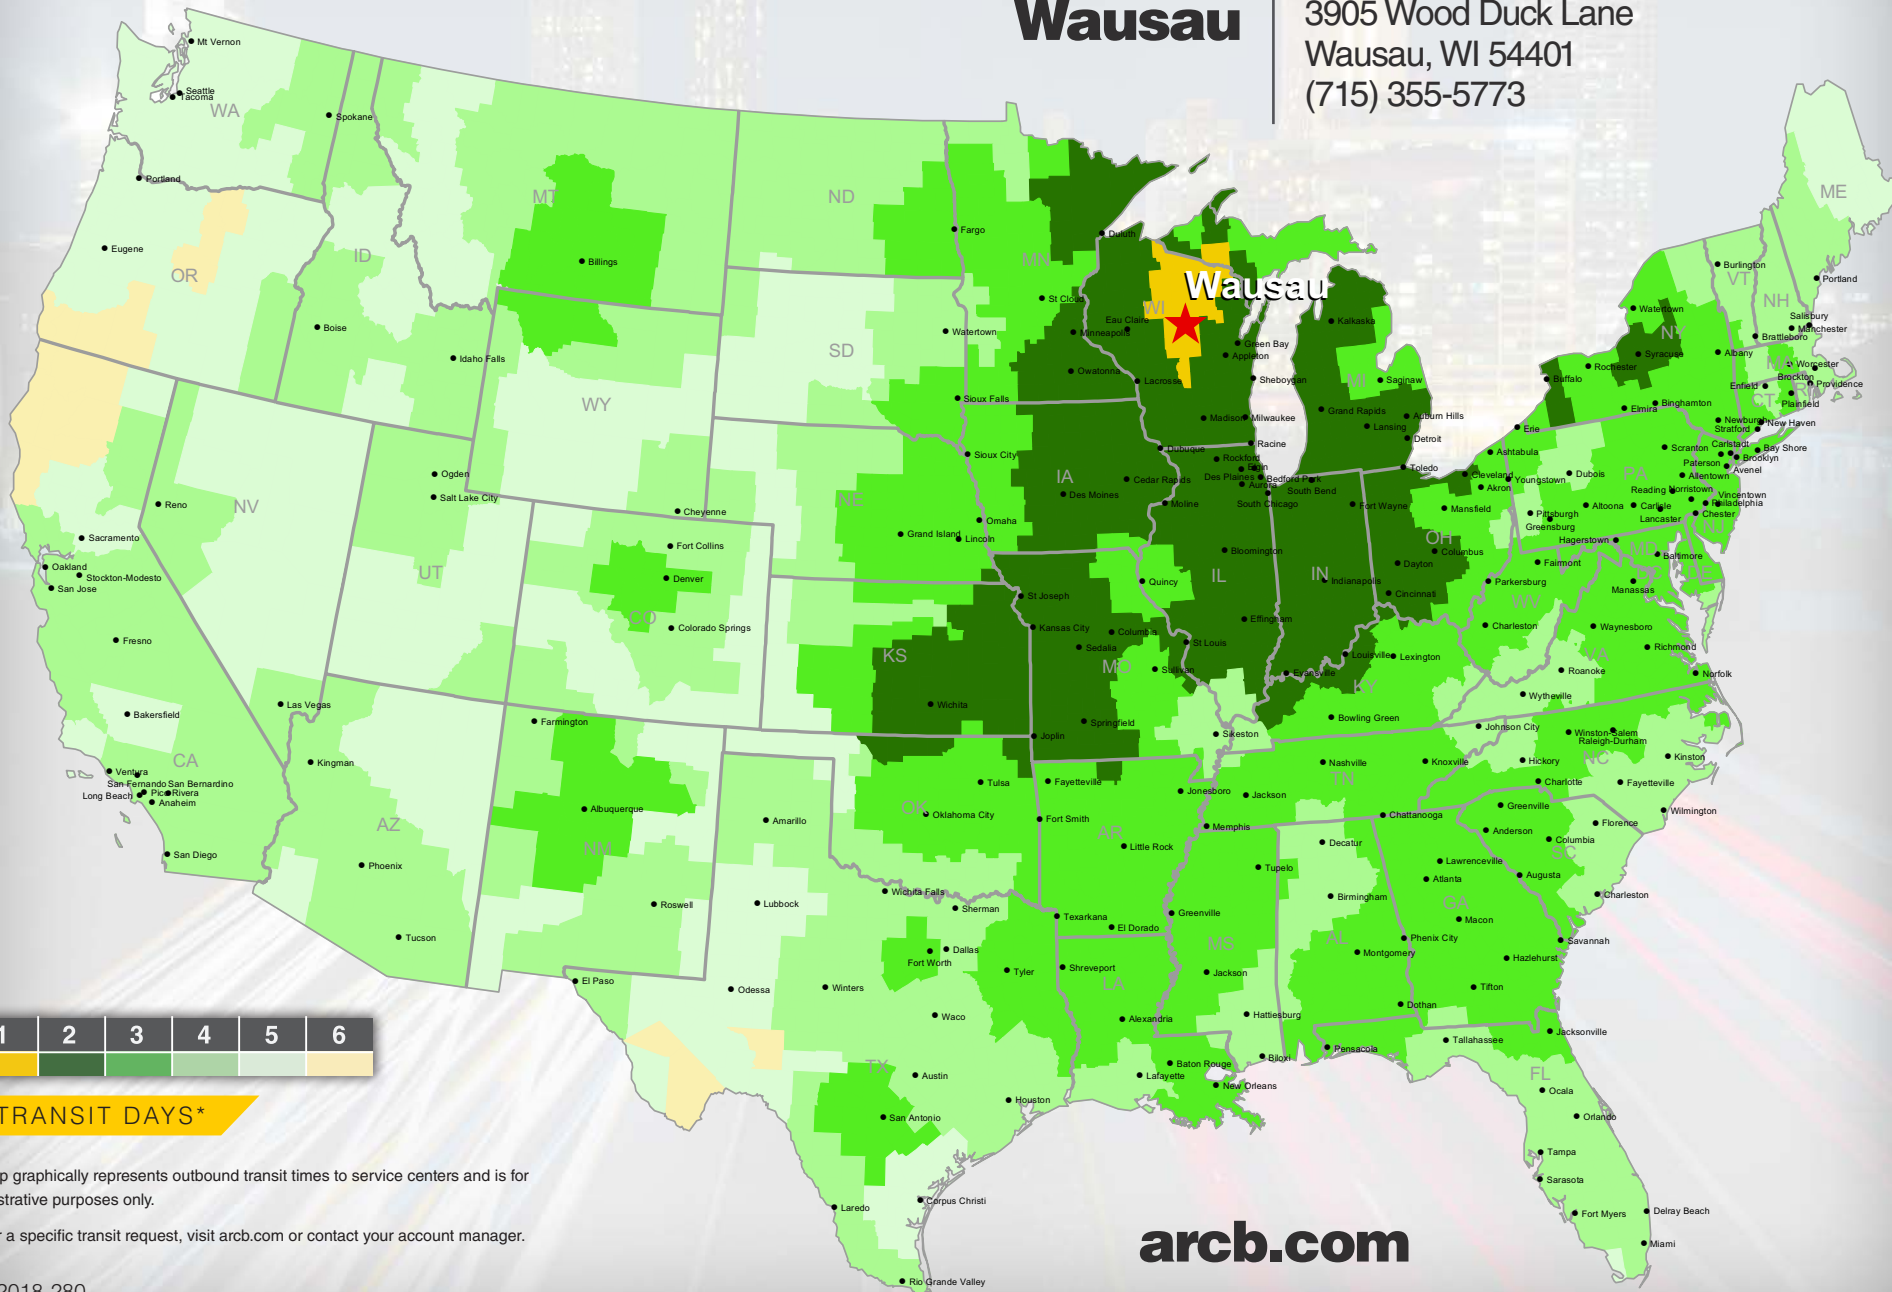

Wausau

3905 Wood Duck Lane
Wausau, WI 54401
(715) 355-5773

TRANSIT DAYS*

*Map graphically represents outbound transit times to service centers and is for illustrative purposes only.

For a specific transit request, visit arcb.com or contact your account manager.