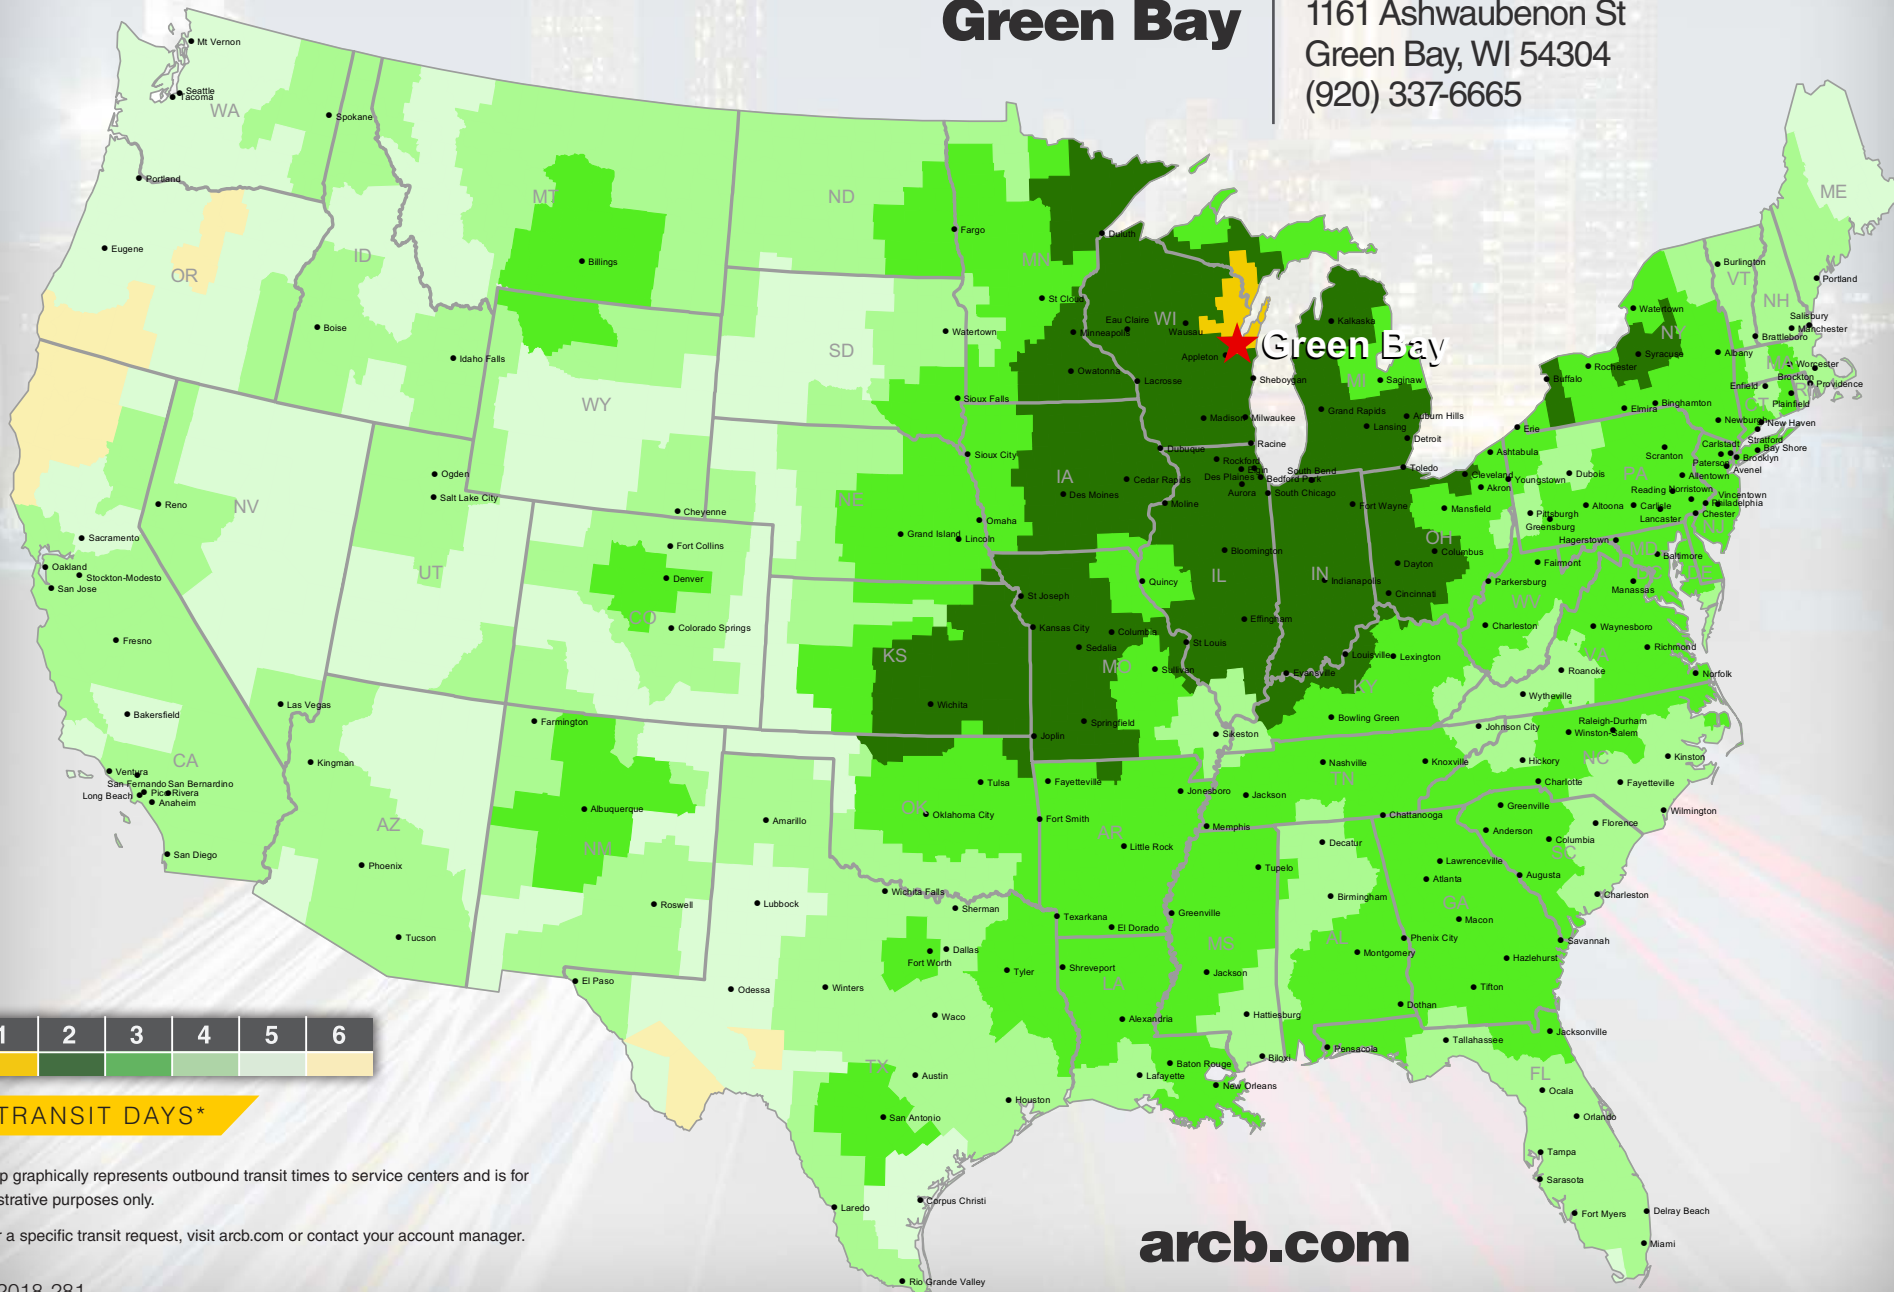

### Green Bay

1161 Ashwaubenon St  
Green Bay, WI 54304  
(920) 337-6665

\*Map graphically represents outbound transit times to service centers and is for illustrative purposes only.

For a specific transit request, visit [arcb.com](http://arcb.com) or contact your account manager.