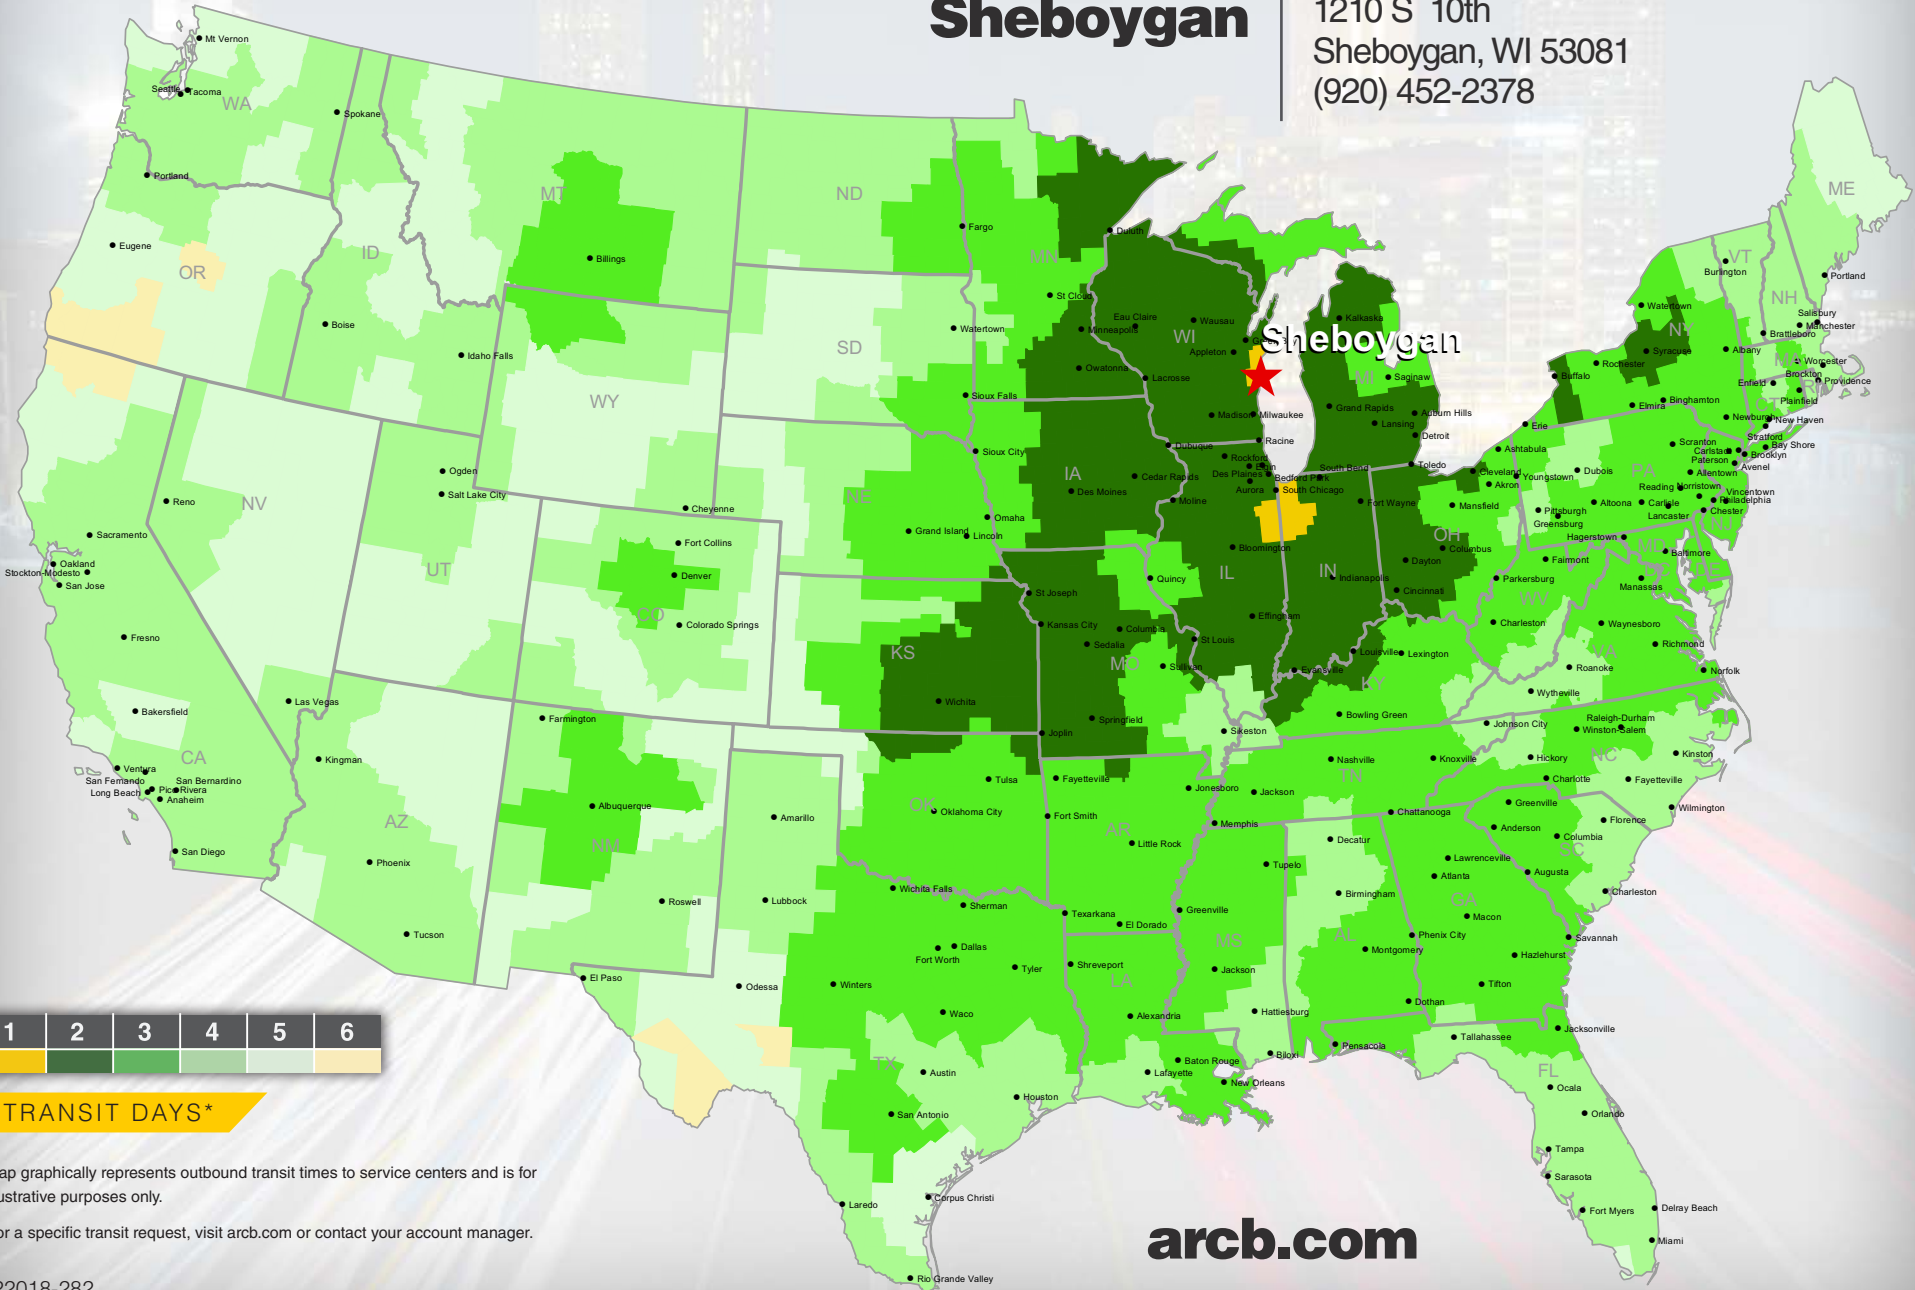

### Sheboygan

1210 S 10th  
Sheboygan, WI 53081  
(920) 452-2378

### TRANSIT DAYS\*

\*Map graphically represents outbound transit times to service centers and is for illustrative purposes only.

For a specific transit request, visit [arcb.com](http://arcb.com) or contact your account manager.