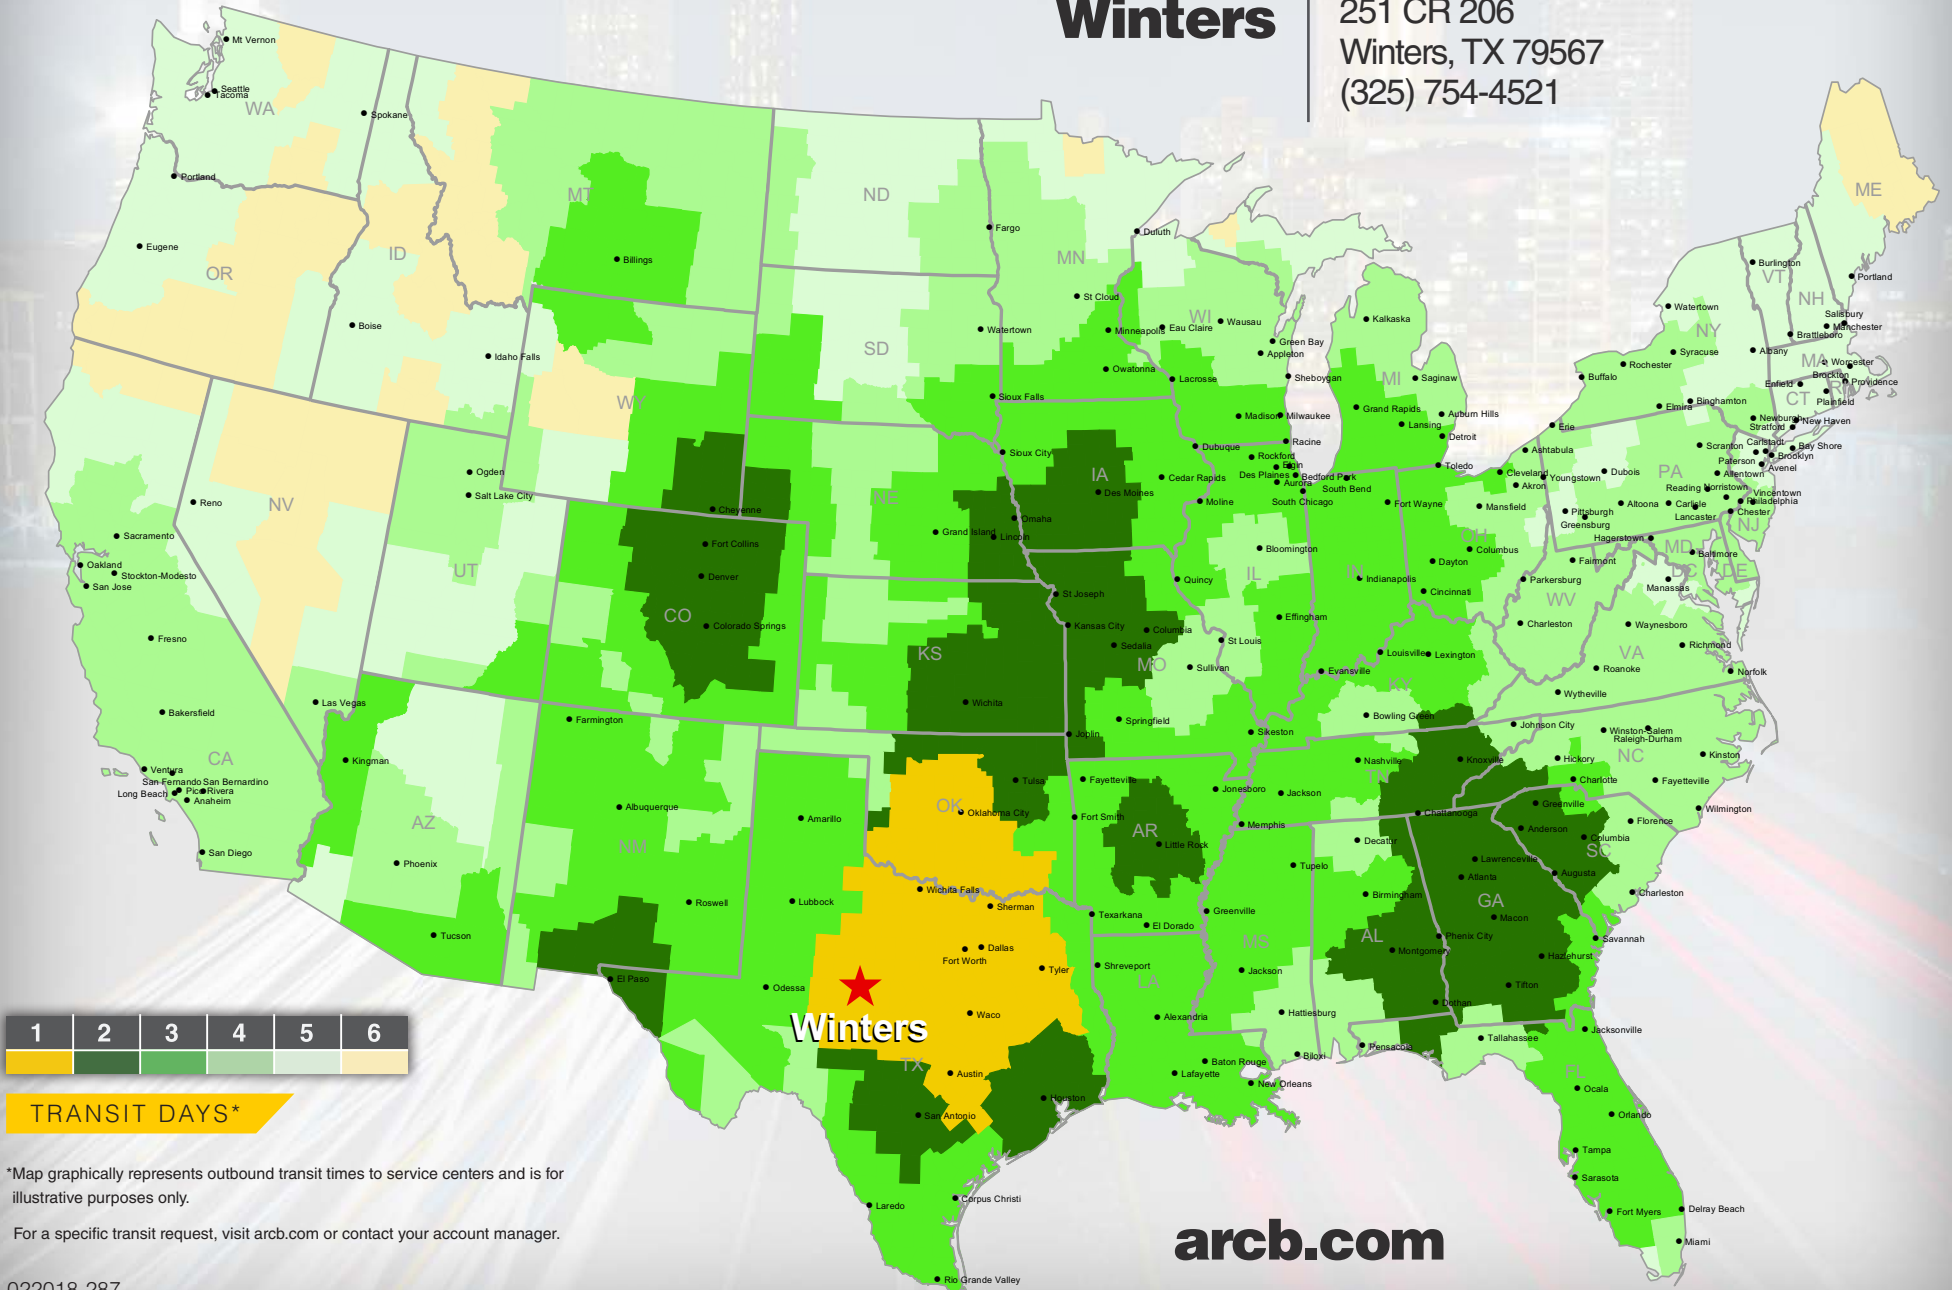

Winters

251 CR 206
Winters, TX 79567
(325) 754-4521

*Map graphically represents outbound transit times to service centers and is for illustrative purposes only.
For a specific transit request, visit arcb.com or contact your account manager.