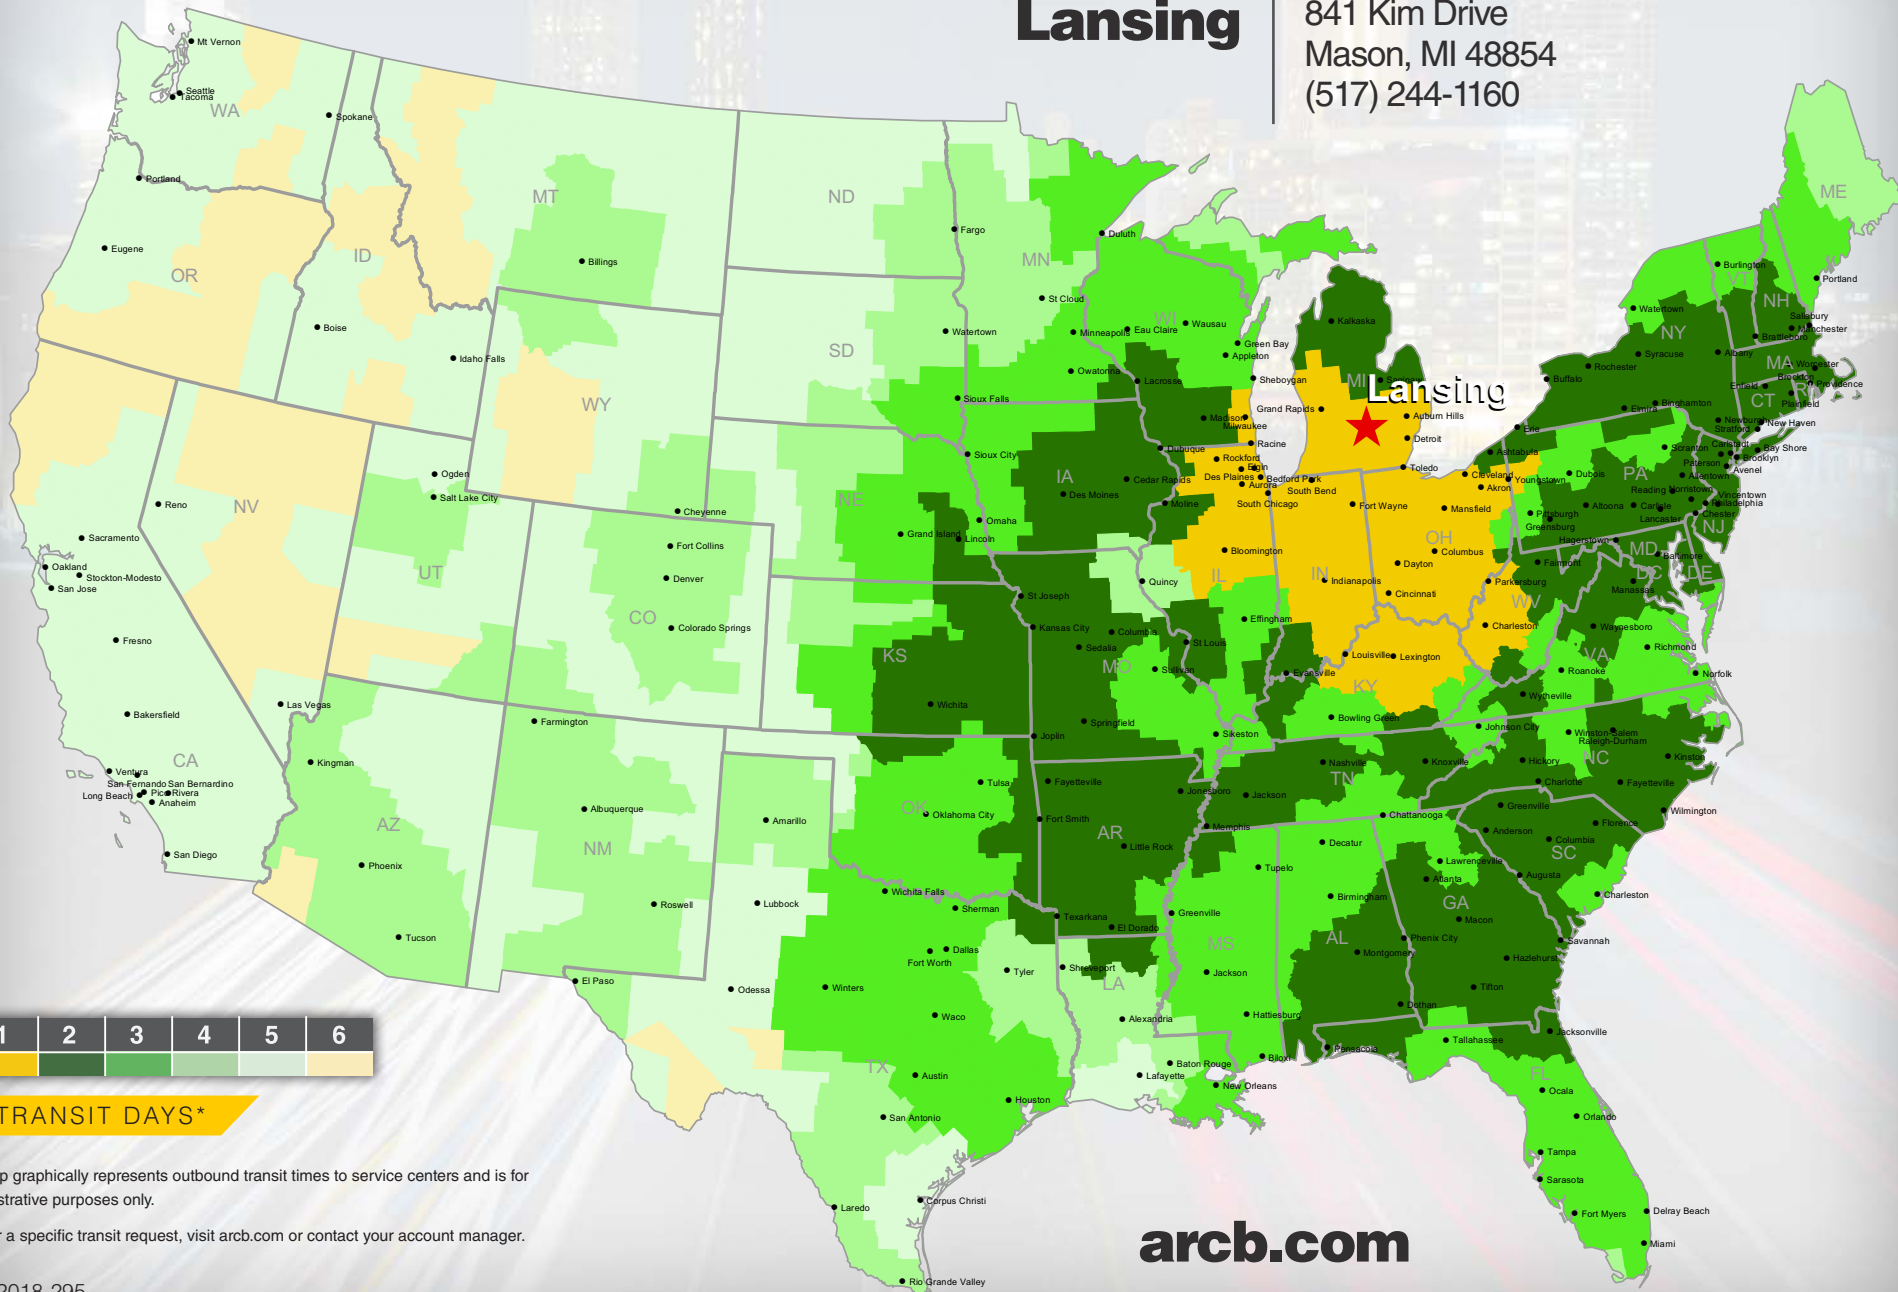

Lansing

841 Kim Drive
Mason, MI 48854
(517) 244-1160

arcb.com

*Map graphically represents outbound transit times to service centers and is for illustrative purposes only.
For a specific transit request, visit arcb.com or contact your account manager.