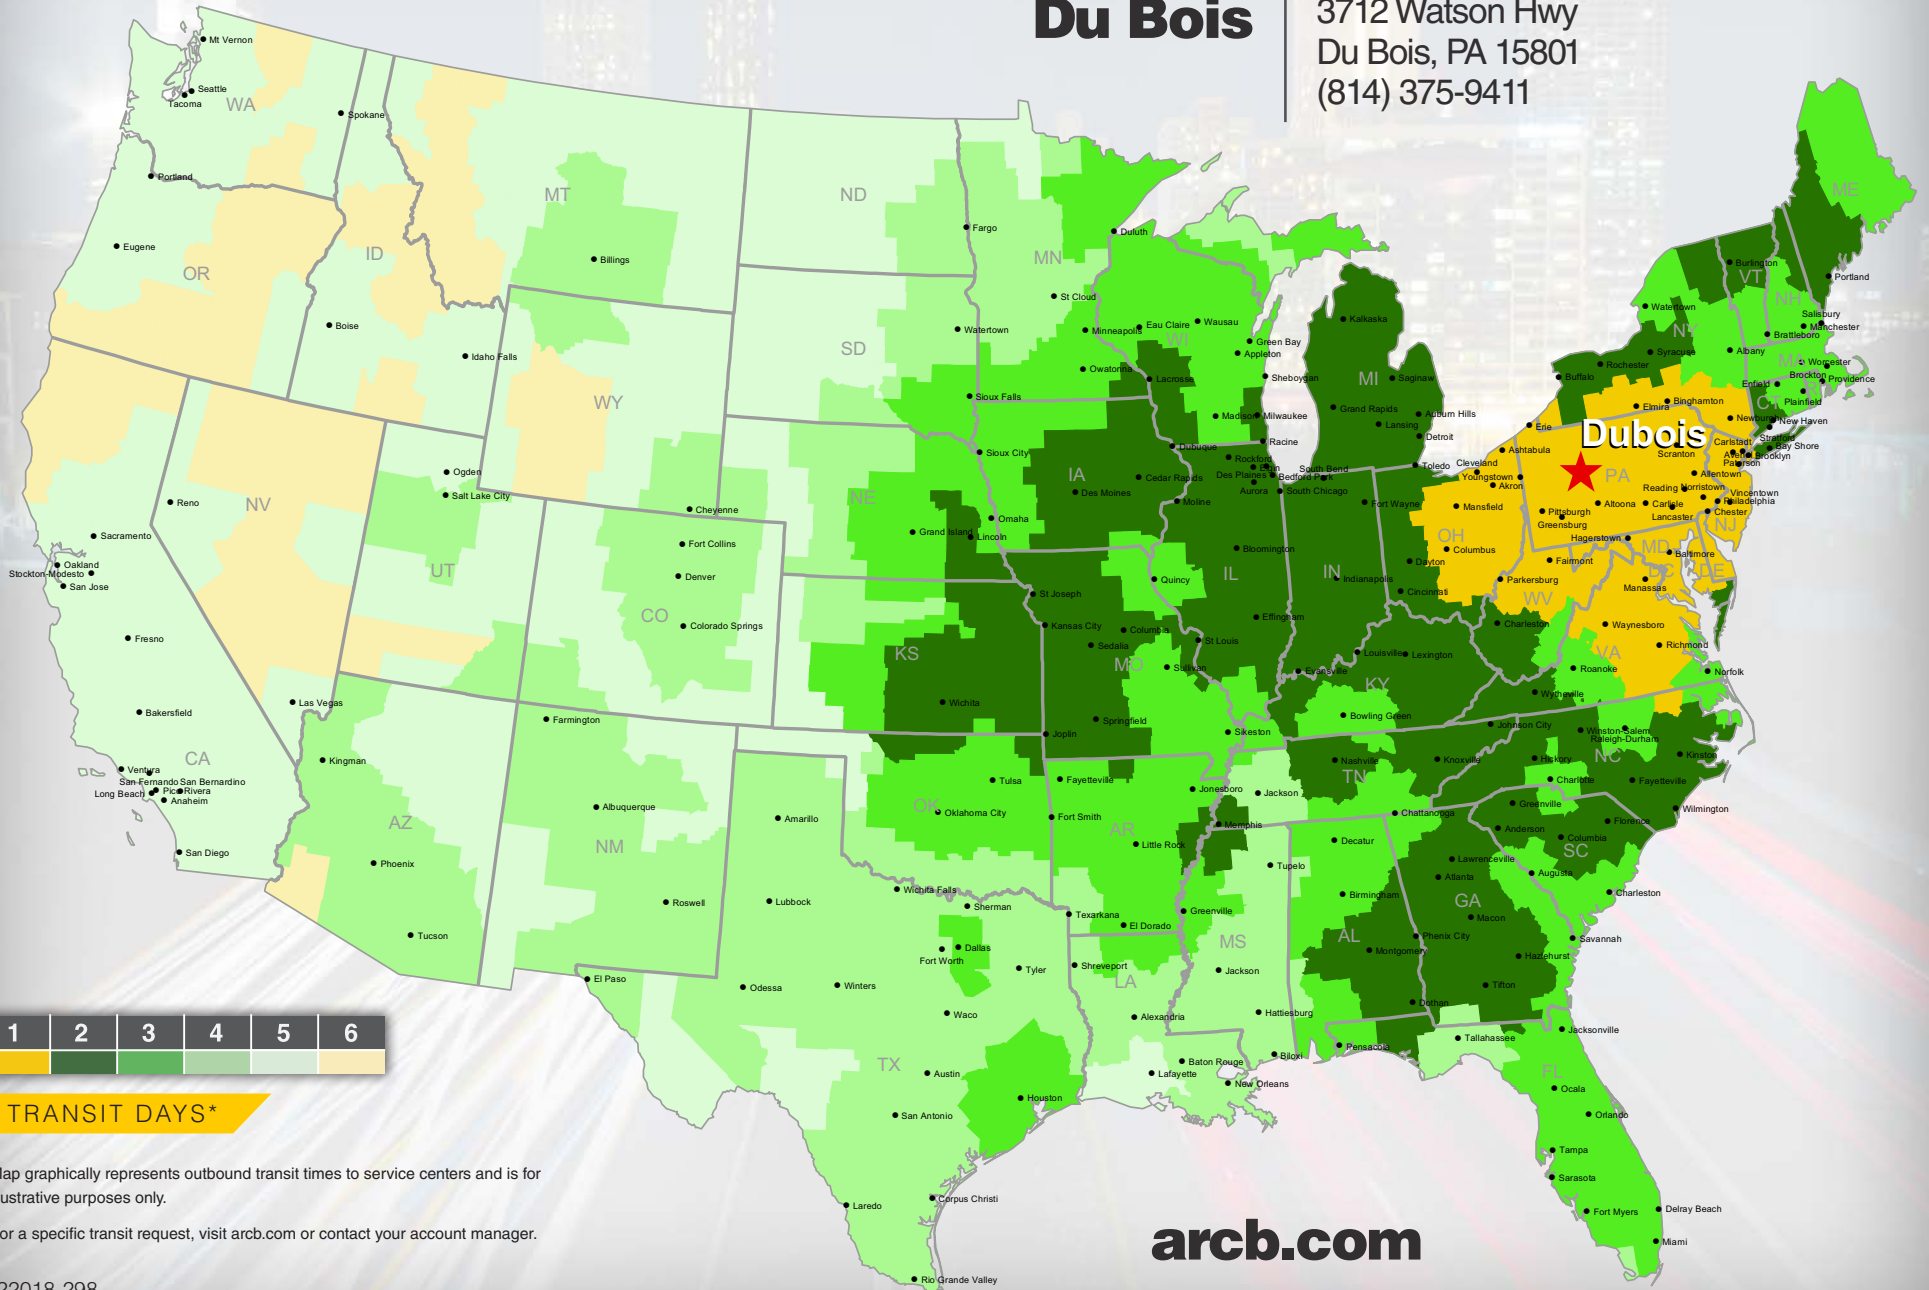

Du Bois

3712 Watson Hwy
Du Bois, PA 15801
(814) 375-9411

TRANSIT DAYS*

*Map graphically represents outbound transit times to service centers and is for illustrative purposes only.

For a specific transit request, visit arcb.com or contact your account manager.