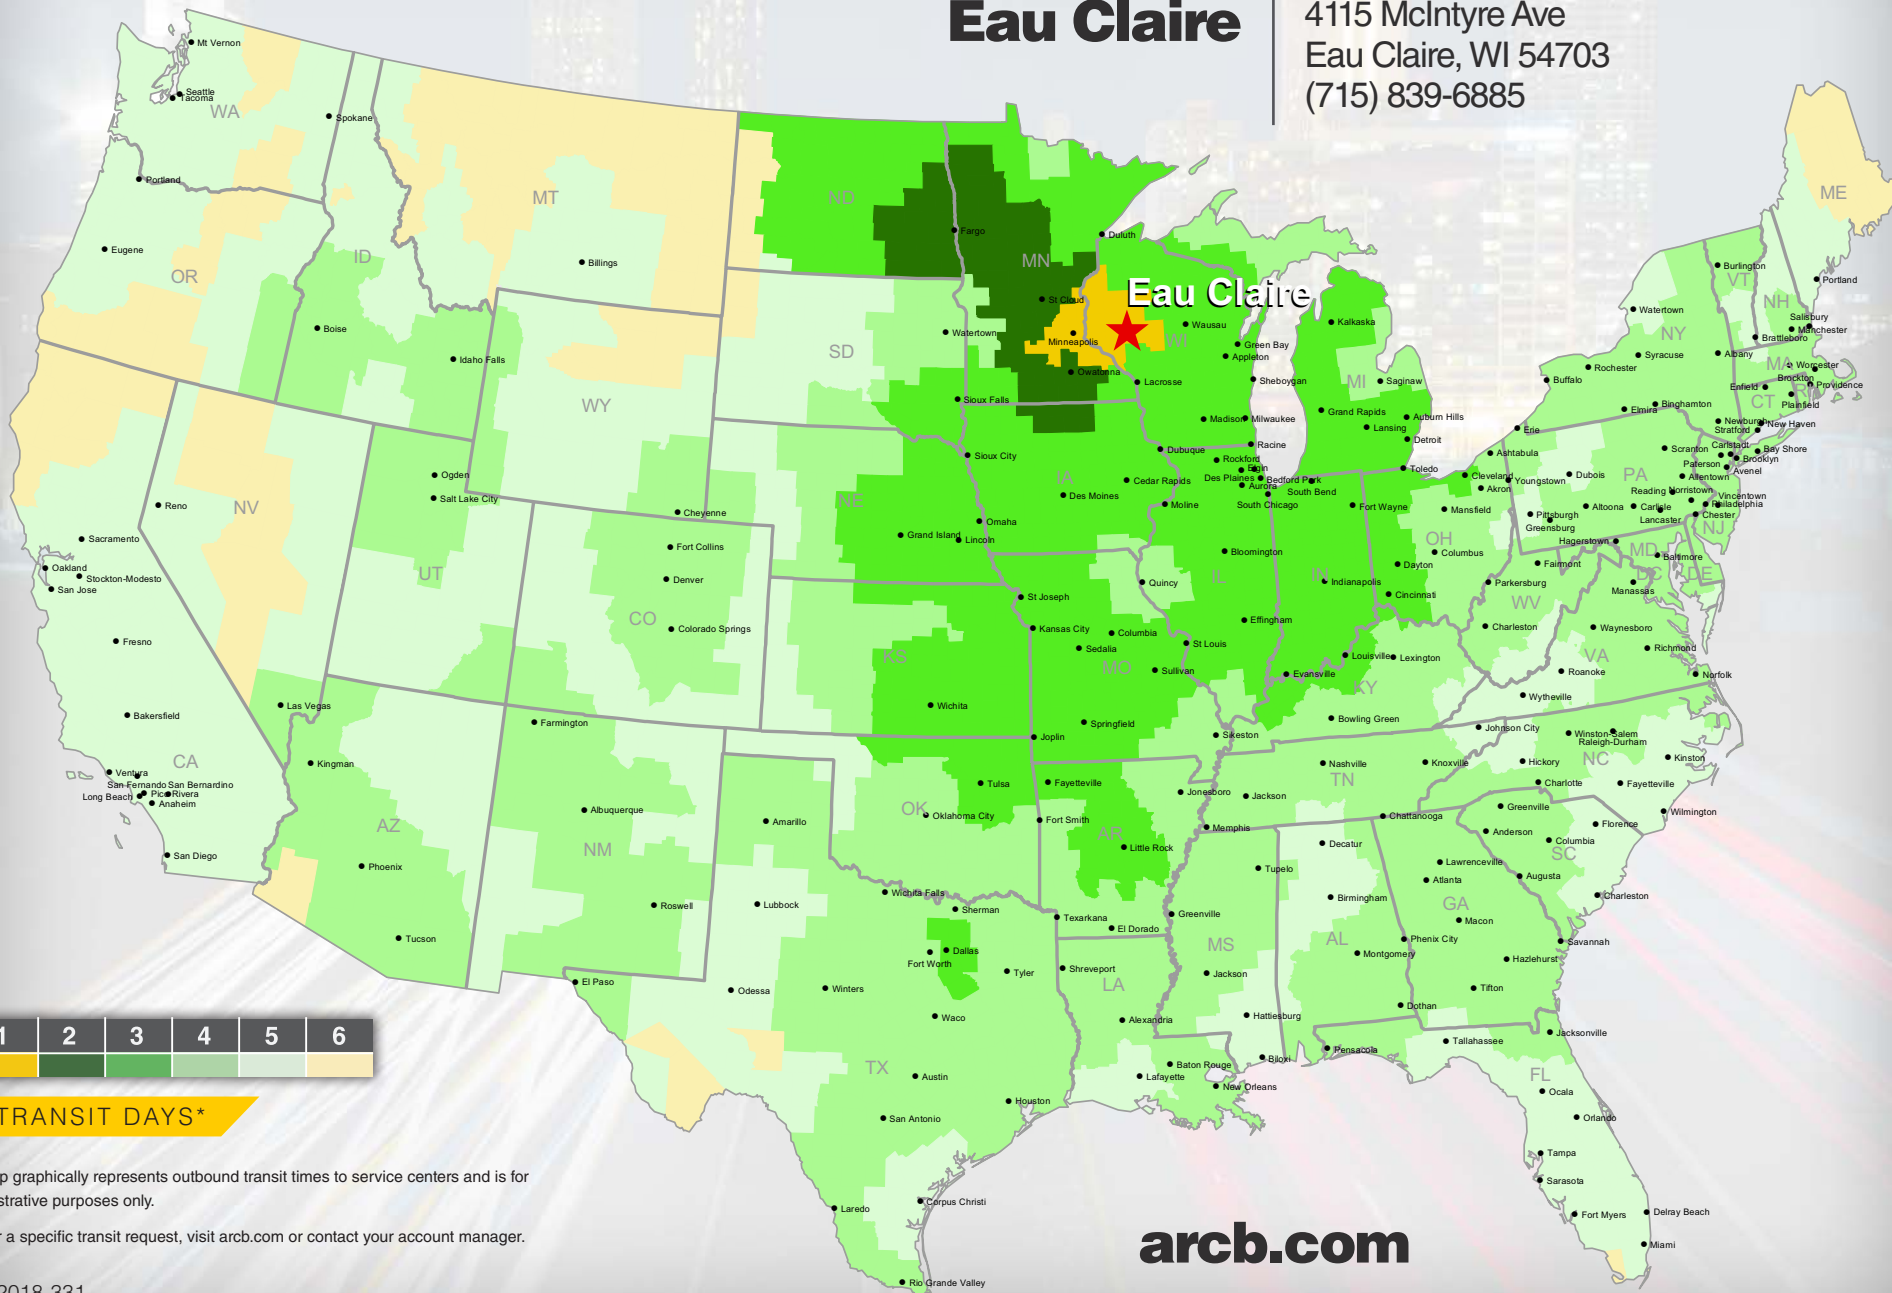

Eau Claire

4115 McIntyre Ave
Eau Claire, WI 54703
(715) 839-6885

TRANSIT DAYS*

*Map graphically represents outbound transit times to service centers and is for illustrative purposes only.

For a specific transit request, visit arcb.com or contact your account manager.