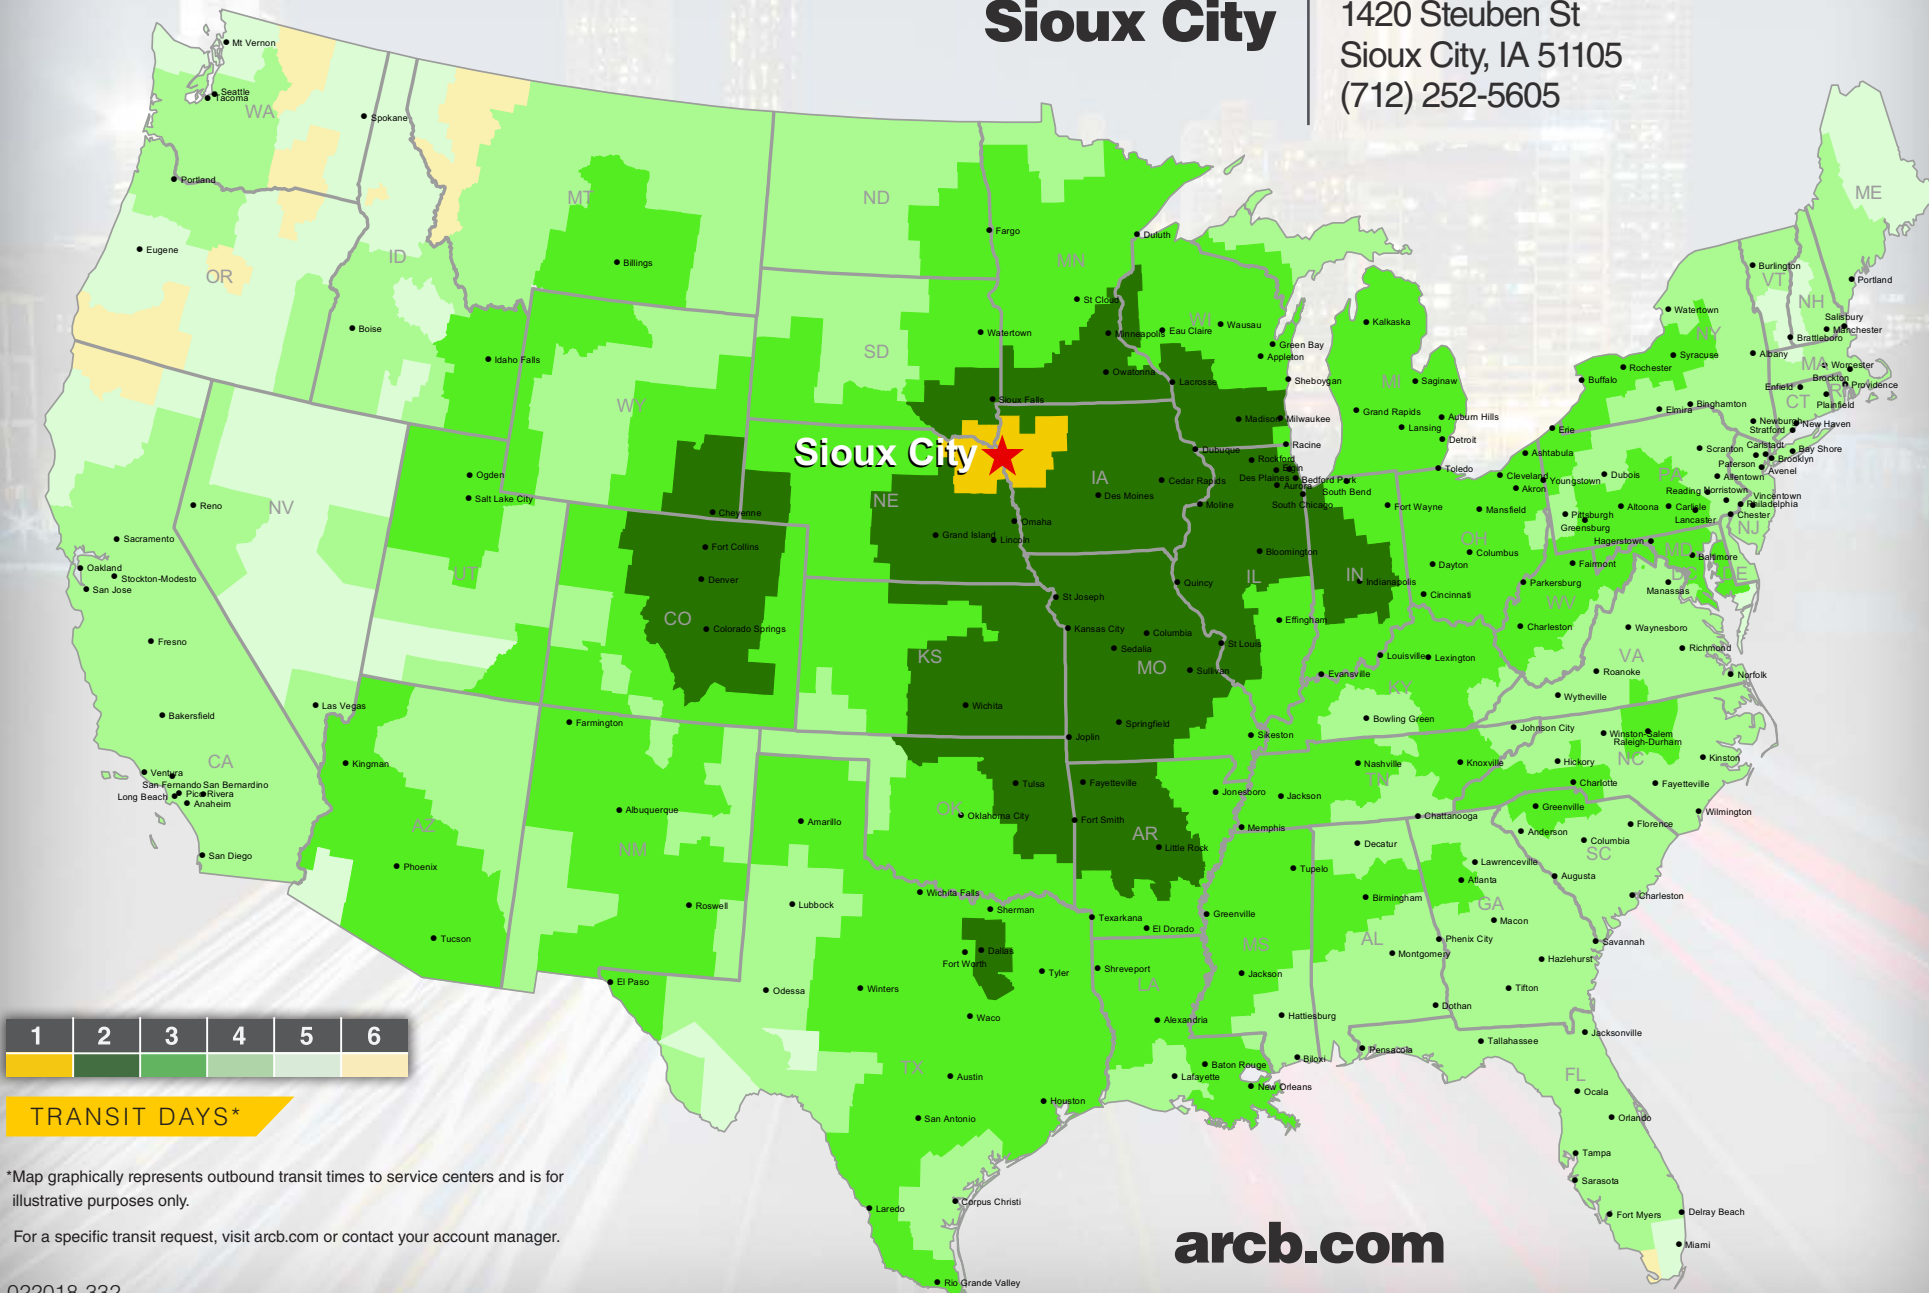

Sioux City

1420 Steuben St
Sioux City, IA 51105
(712) 252-5605

*Map graphically represents outbound transit times to service centers and is for illustrative purposes only.

For a specific transit request, visit arcb.com or contact your account manager.