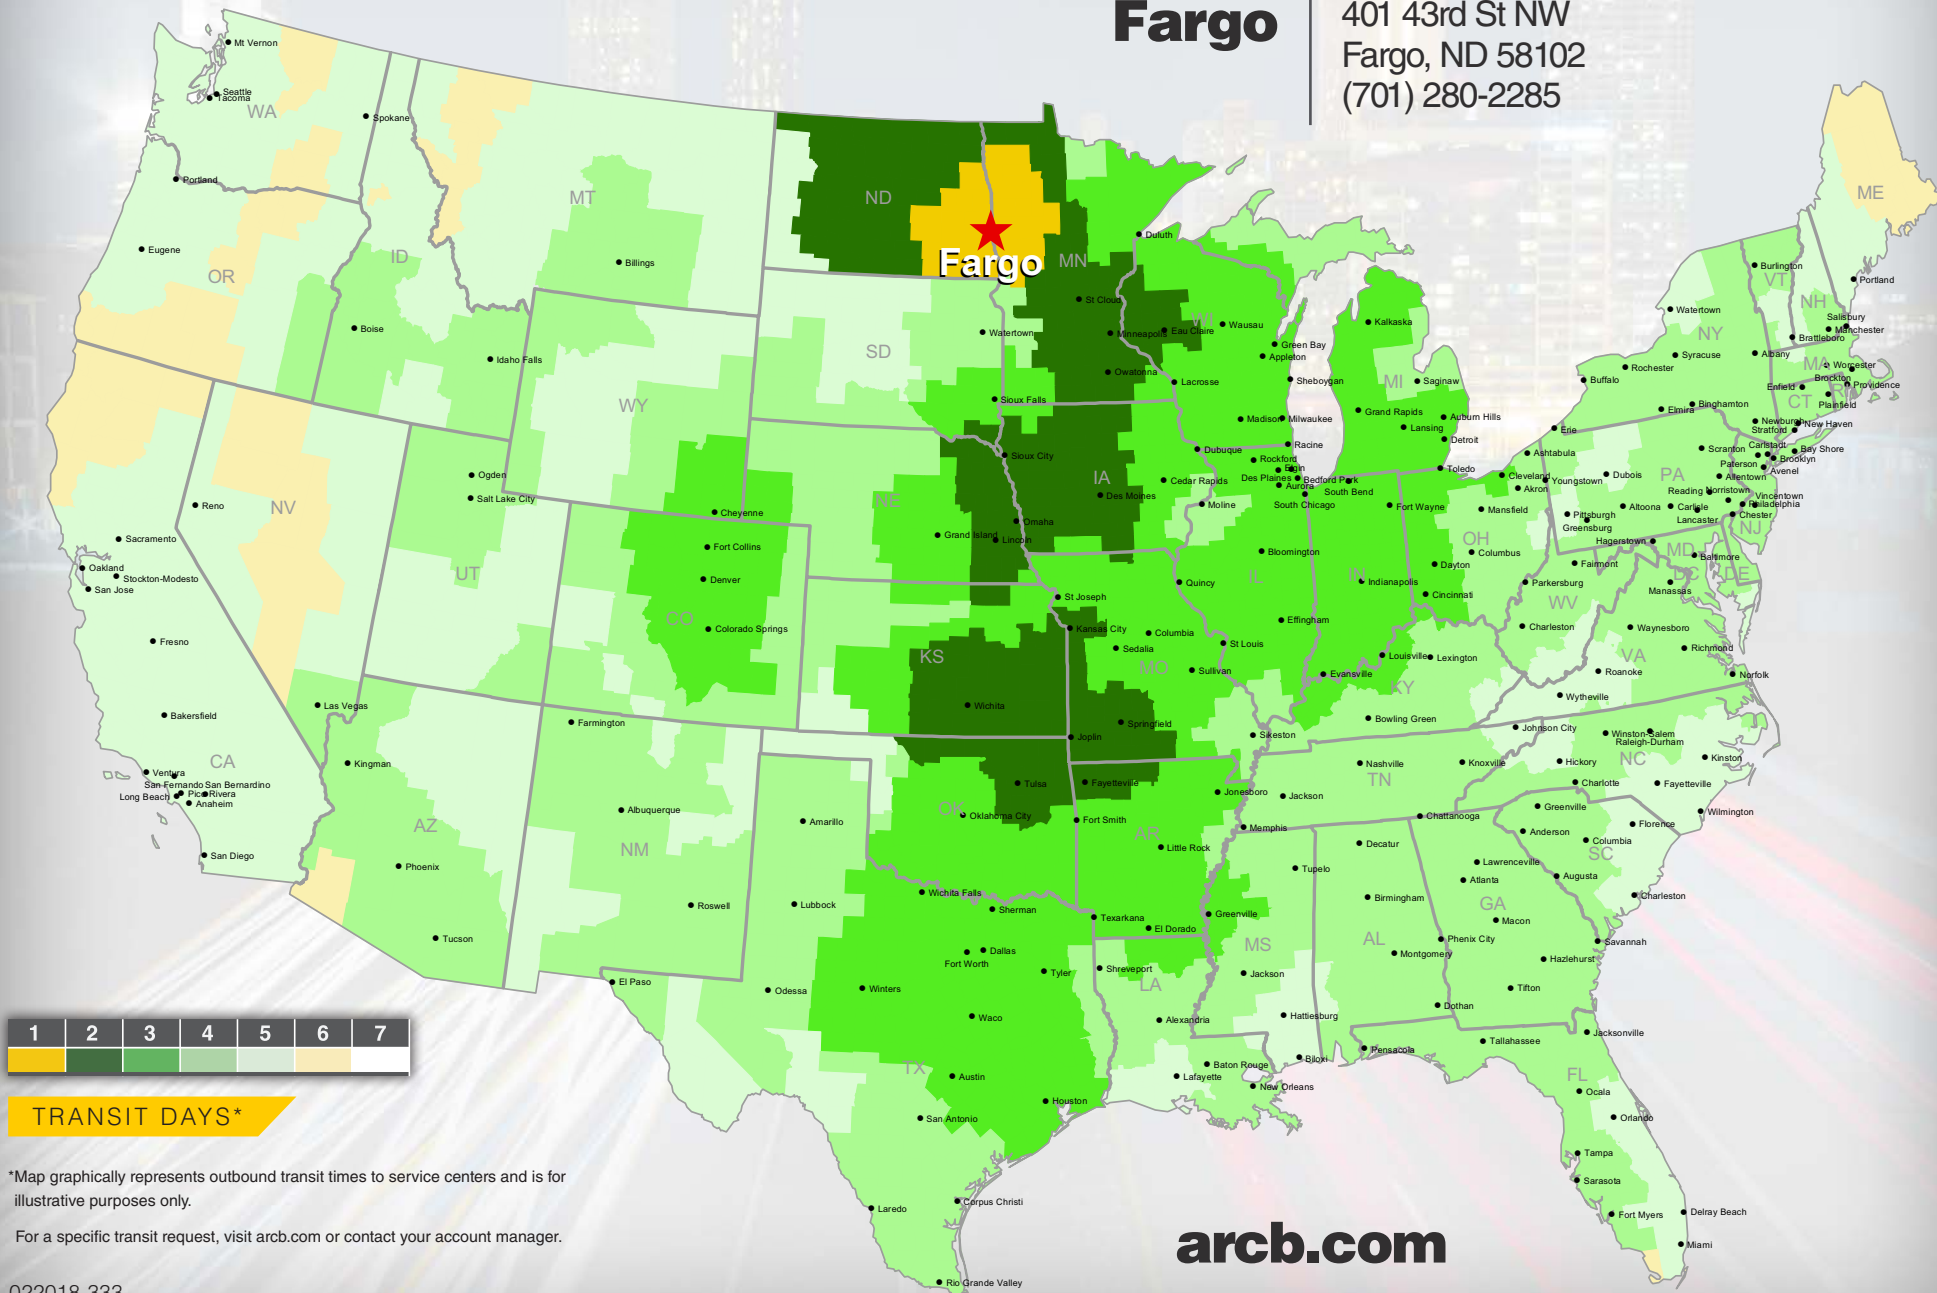

### Fargo

401 43rd St NW  
Fargo, ND 58102  
(701) 280-2285

**TRANSIT DAYS\***

\*Map graphically represents outbound transit times to service centers and is for illustrative purposes only.

For a specific transit request, visit [arcb.com](http://arcb.com) or contact your account manager.

**arcb.com**

022018-333