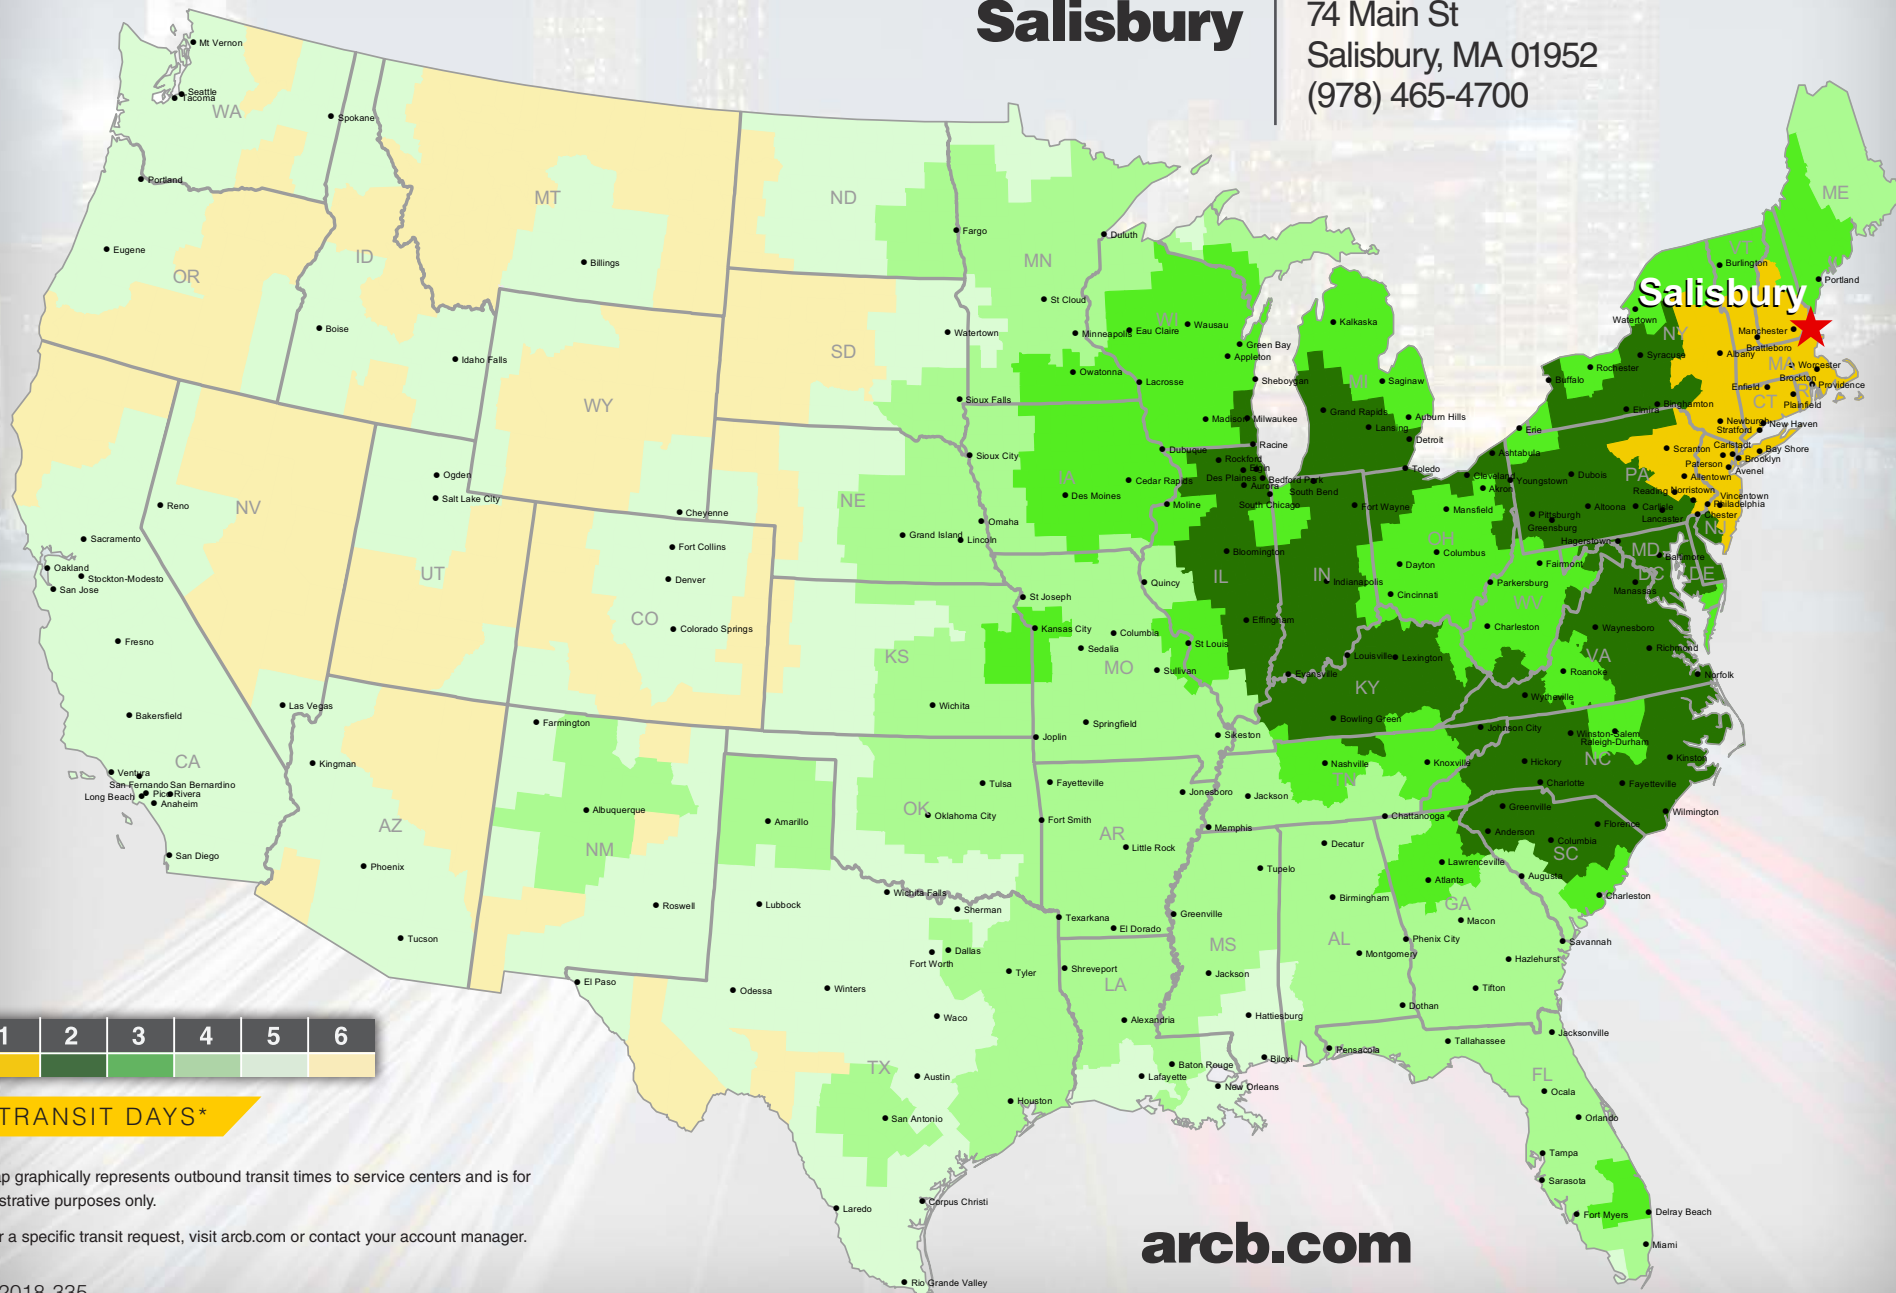

#### TRANSIT DAYS\*

\*Map graphically represents outbound transit times to service centers and is for illustrative purposes only.

For a specific transit request, visit [arcb.com](http://arcb.com) or contact your account manager.