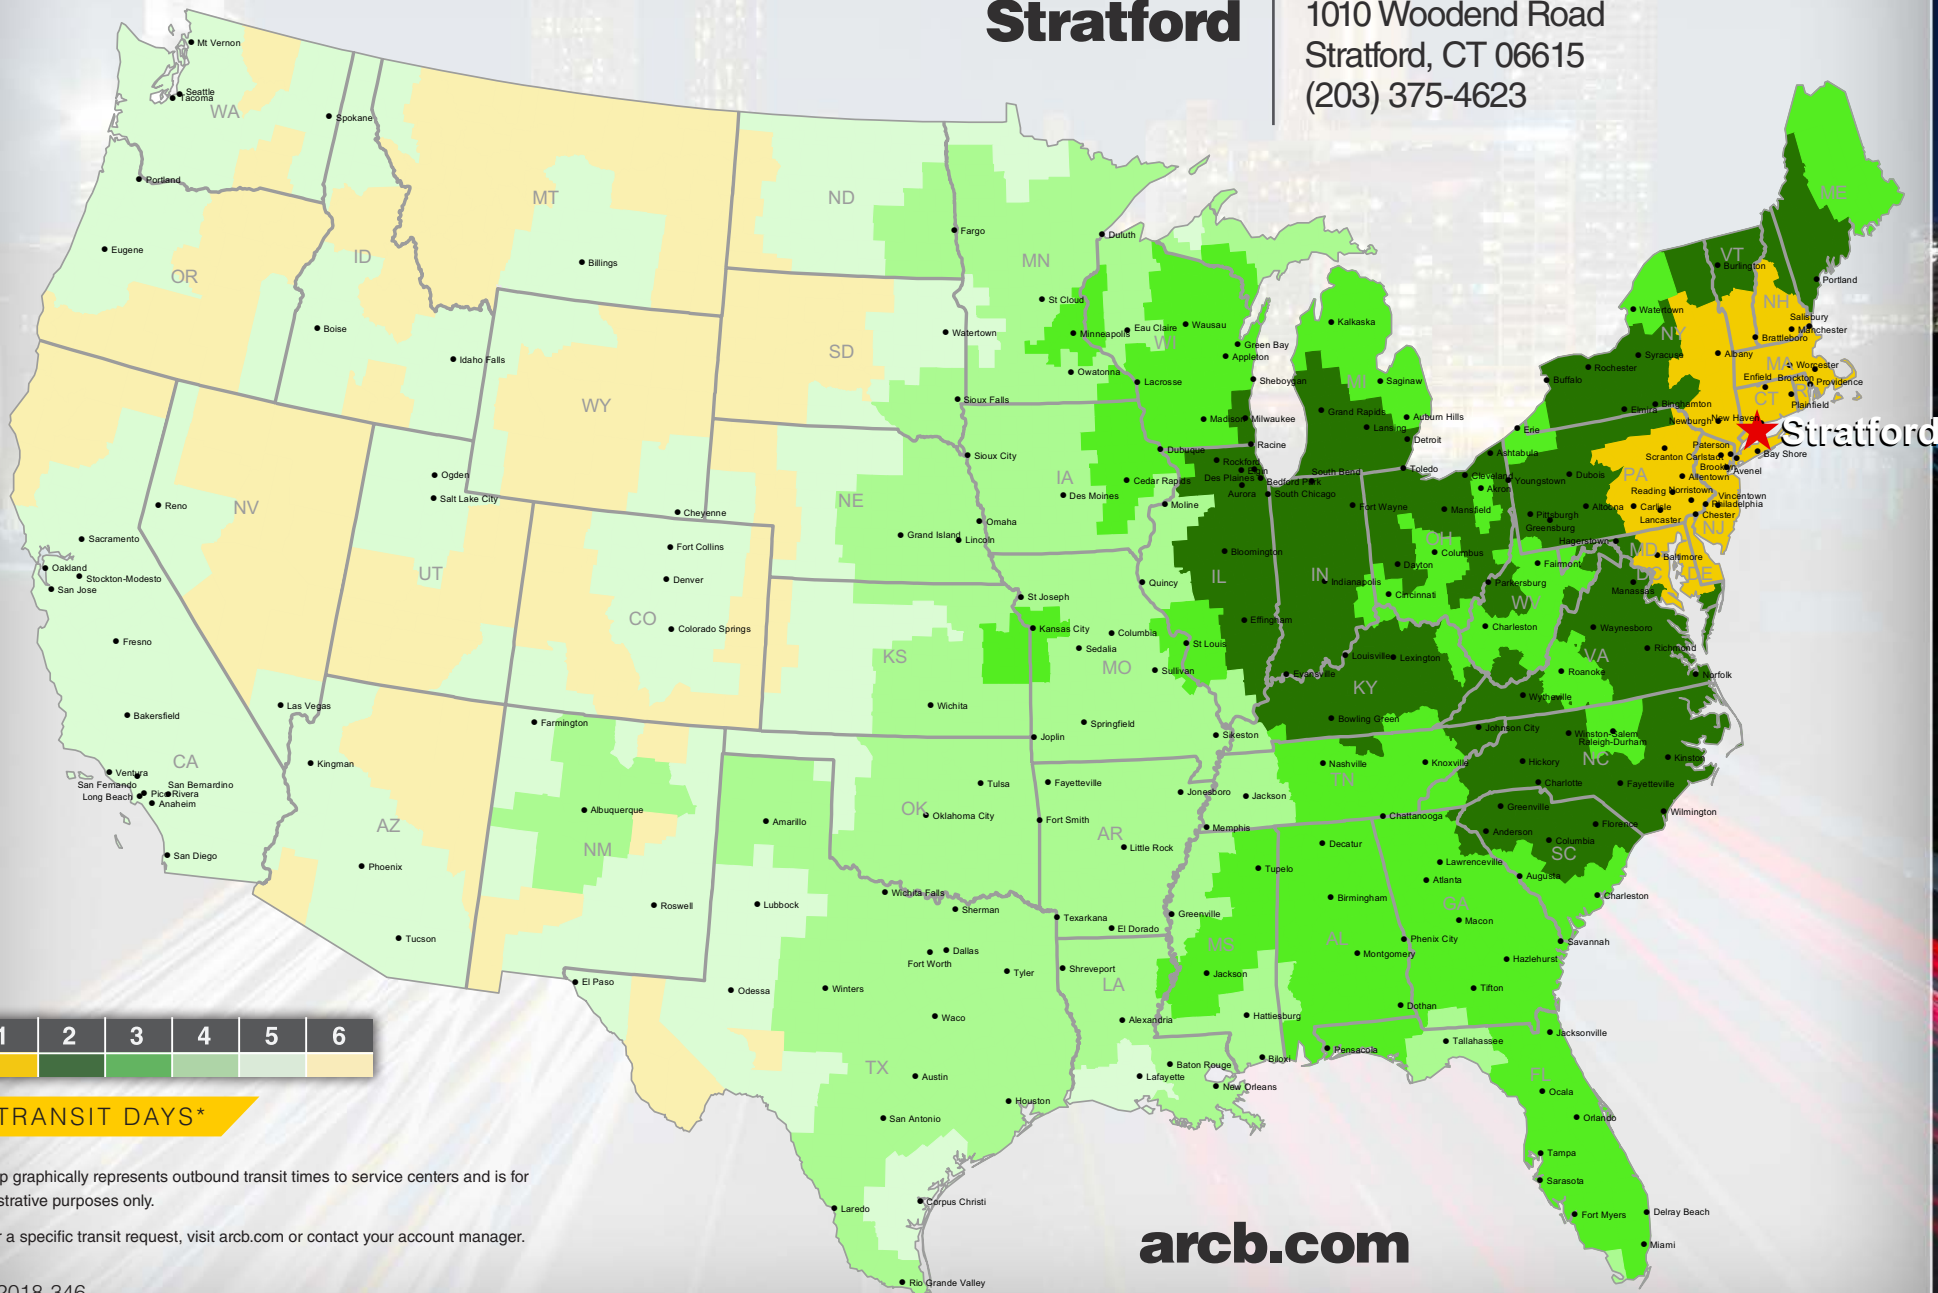

### Stratford

1010 Woodend Road  
Stratford, CT 06615  
(203) 375-4623

#### TRANSIT DAYS\*

\*Map graphically represents outbound transit times to service centers and is for illustrative purposes only.

For a specific transit request, visit [arcb.com](http://arcb.com) or contact your account manager.