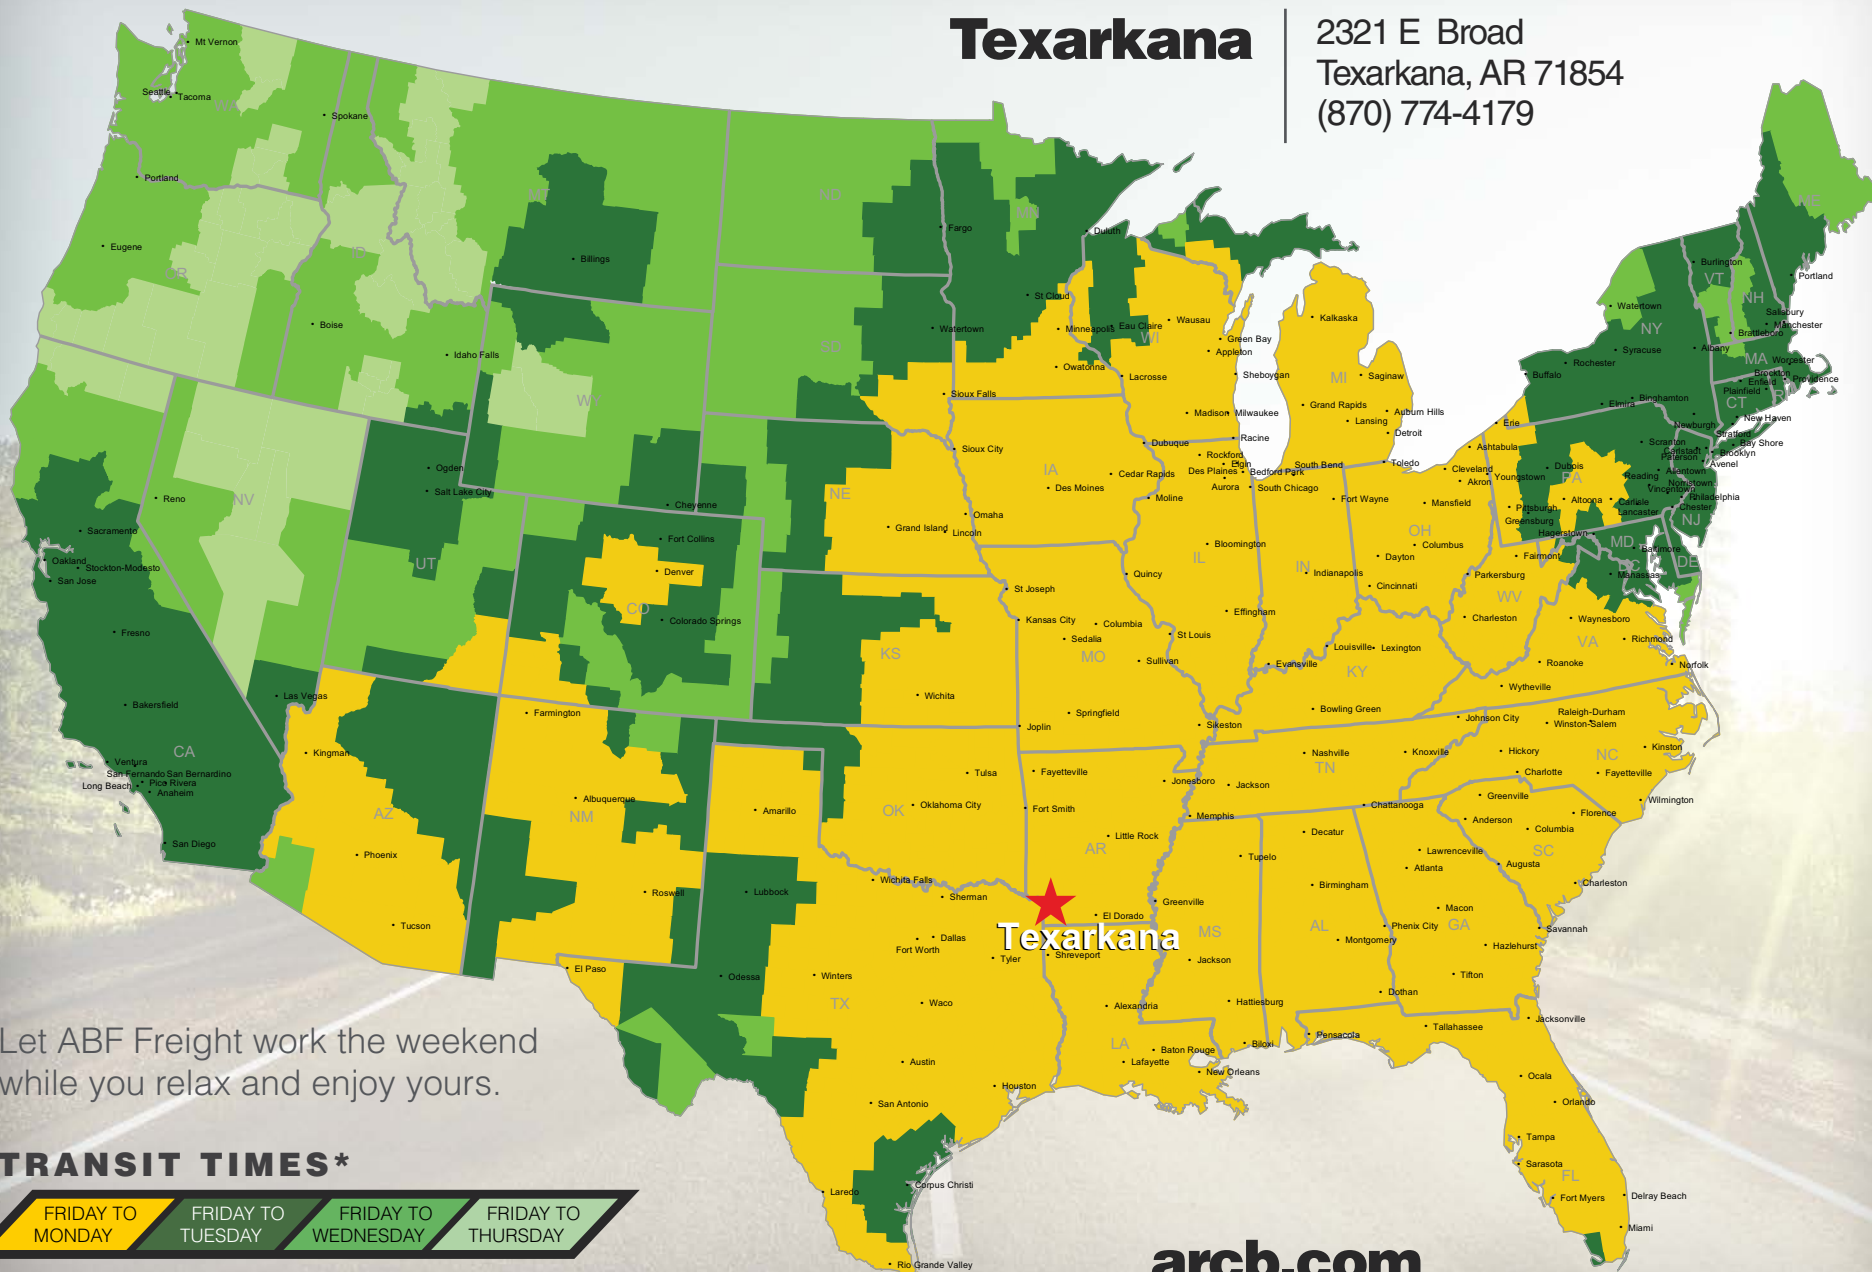

Texarkana

2321 E Broad
Texarkana, AR 71854
(870) 774-4179

Let ABF Freight work the weekend while you relax and enjoy yours.

TRANSIT TIMES*

FRIDAY TO MONDAY

FRIDAY TO TUESDAY

FRIDAY TO WEDNESDAY

FRIDAY TO THURSDAY

*Map graphically represents outbound transit times to service centers and is for illustrative purposes only. For a specific transit request, visit arcb.com or contact your account manager.

arcb.com