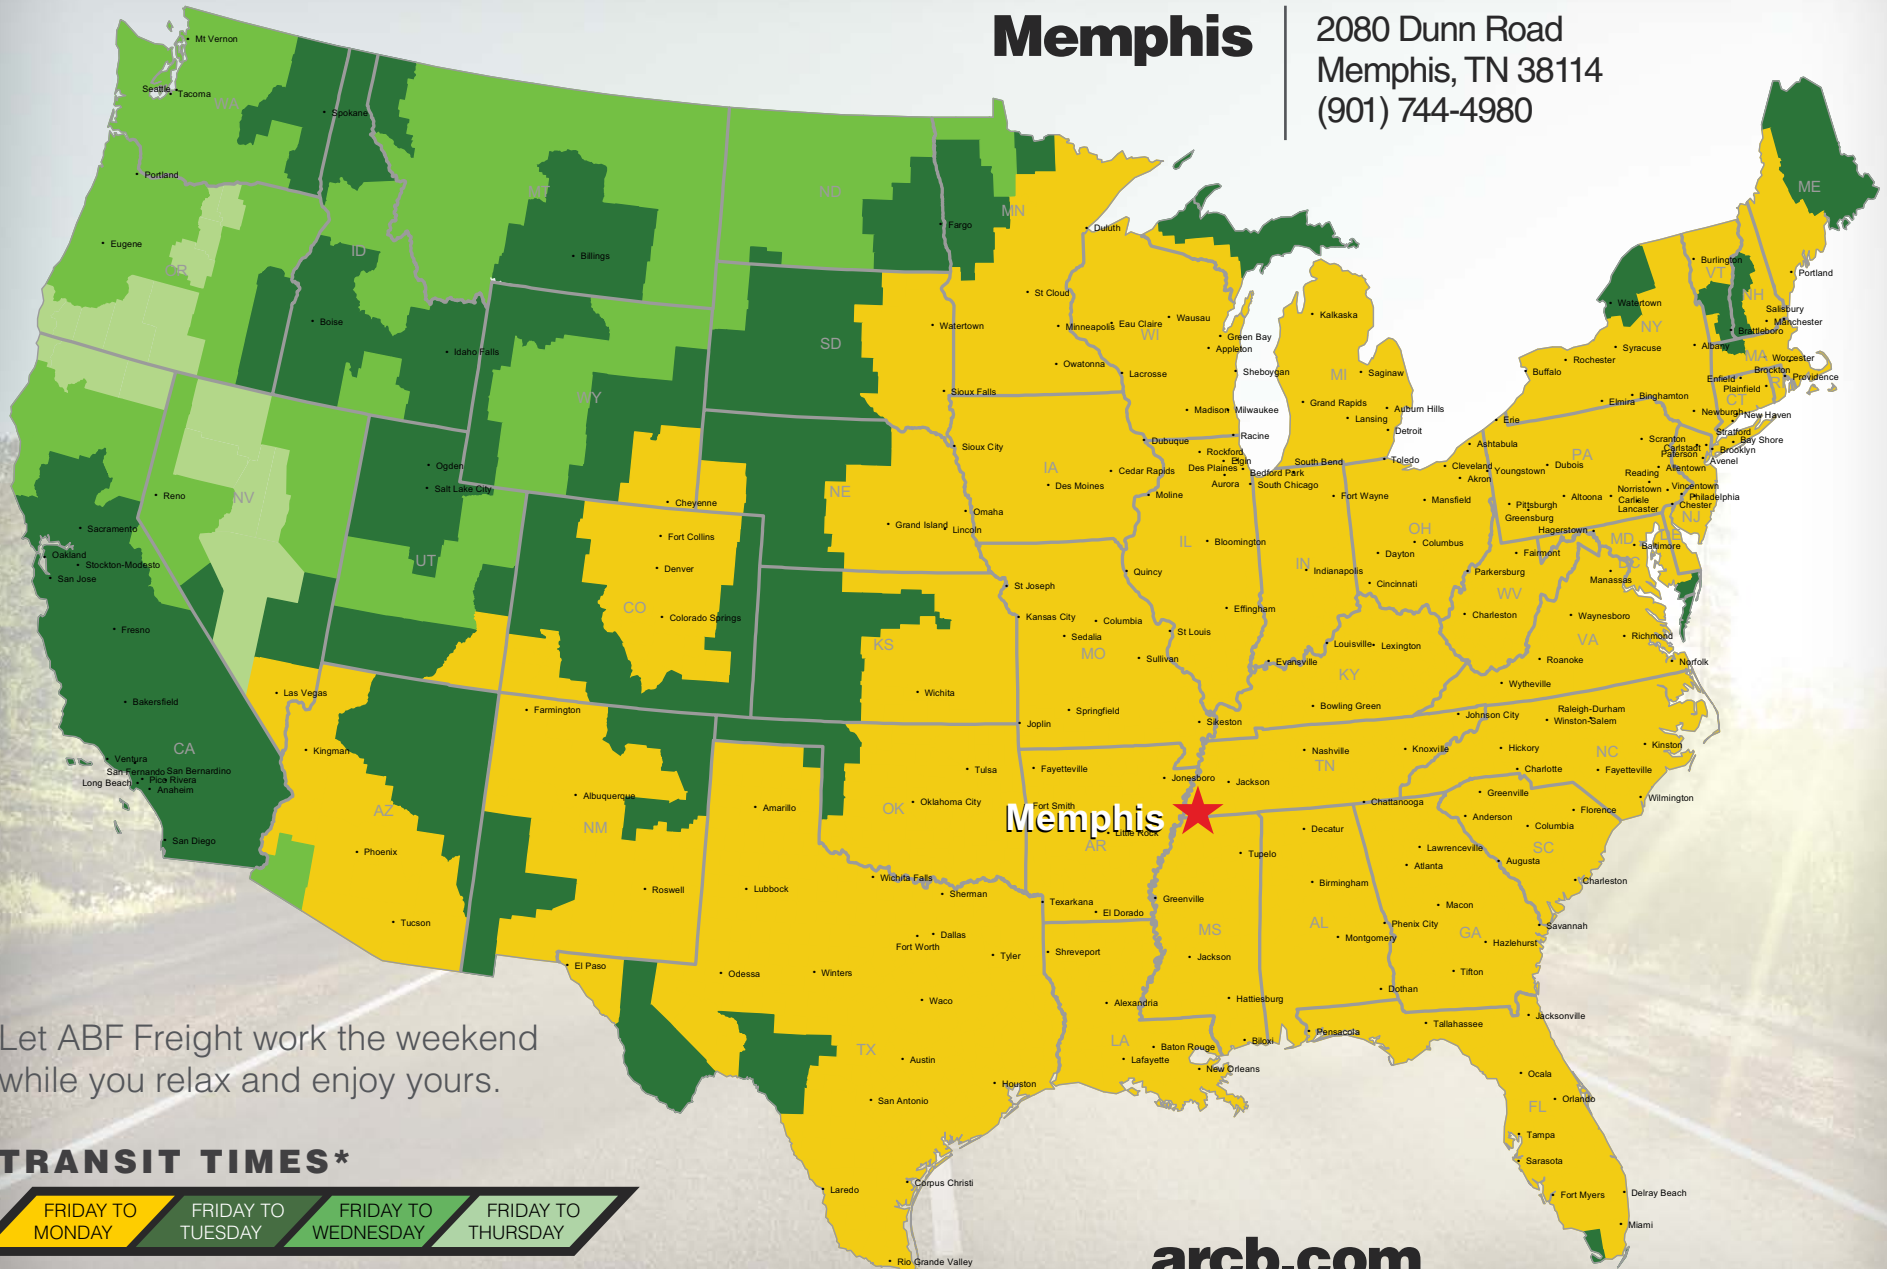

Memphis

2080 Dunn Road
Memphis, TN 38114
(901) 744-4980

Let ABF Freight work the weekend while you relax and enjoy yours.

TRANSIT TIMES*

FRIDAY TO MONDAY

FRIDAY TO TUESDAY

FRIDAY TO WEDNESDAY

FRIDAY TO THURSDAY

*Map graphically represents outbound transit times to service centers and is for illustrative purposes only. For a specific transit request, visit arcb.com or contact your account manager.

arcb.com

022018 - 009