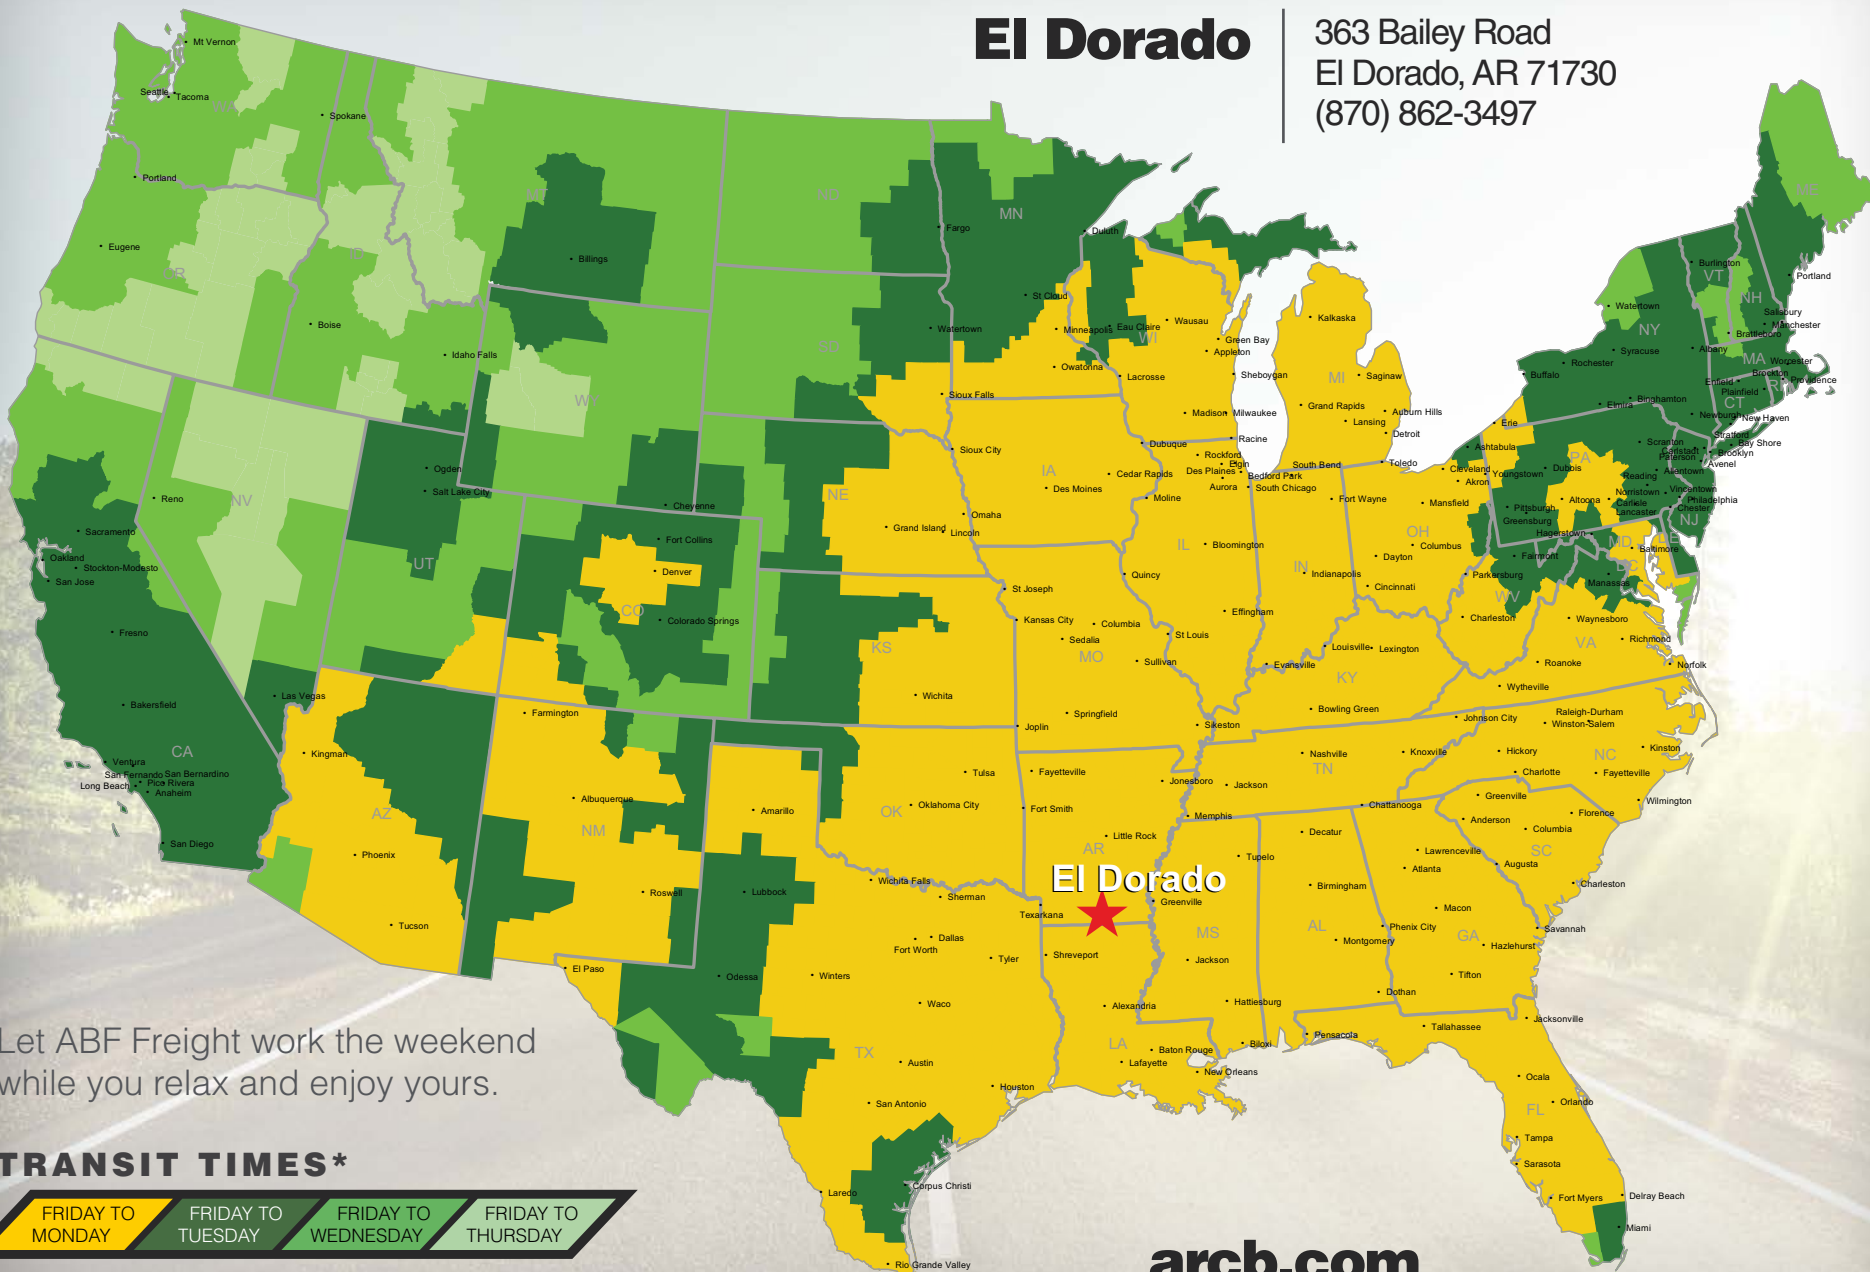

El Dorado

363 Bailey Road
El Dorado, AR 71730
(870) 862-3497

Let ABF Freight work the weekend while you relax and enjoy yours.

TRANSIT TIMES*

FRIDAY TO MONDAY	FRIDAY TO TUESDAY	FRIDAY TO WEDNESDAY	FRIDAY TO THURSDAY
------------------	-------------------	---------------------	--------------------

*Map graphically represents outbound transit times to service centers and is for illustrative purposes only. For a specific transit request, visit arcb.com or contact your account manager.

arcb.com