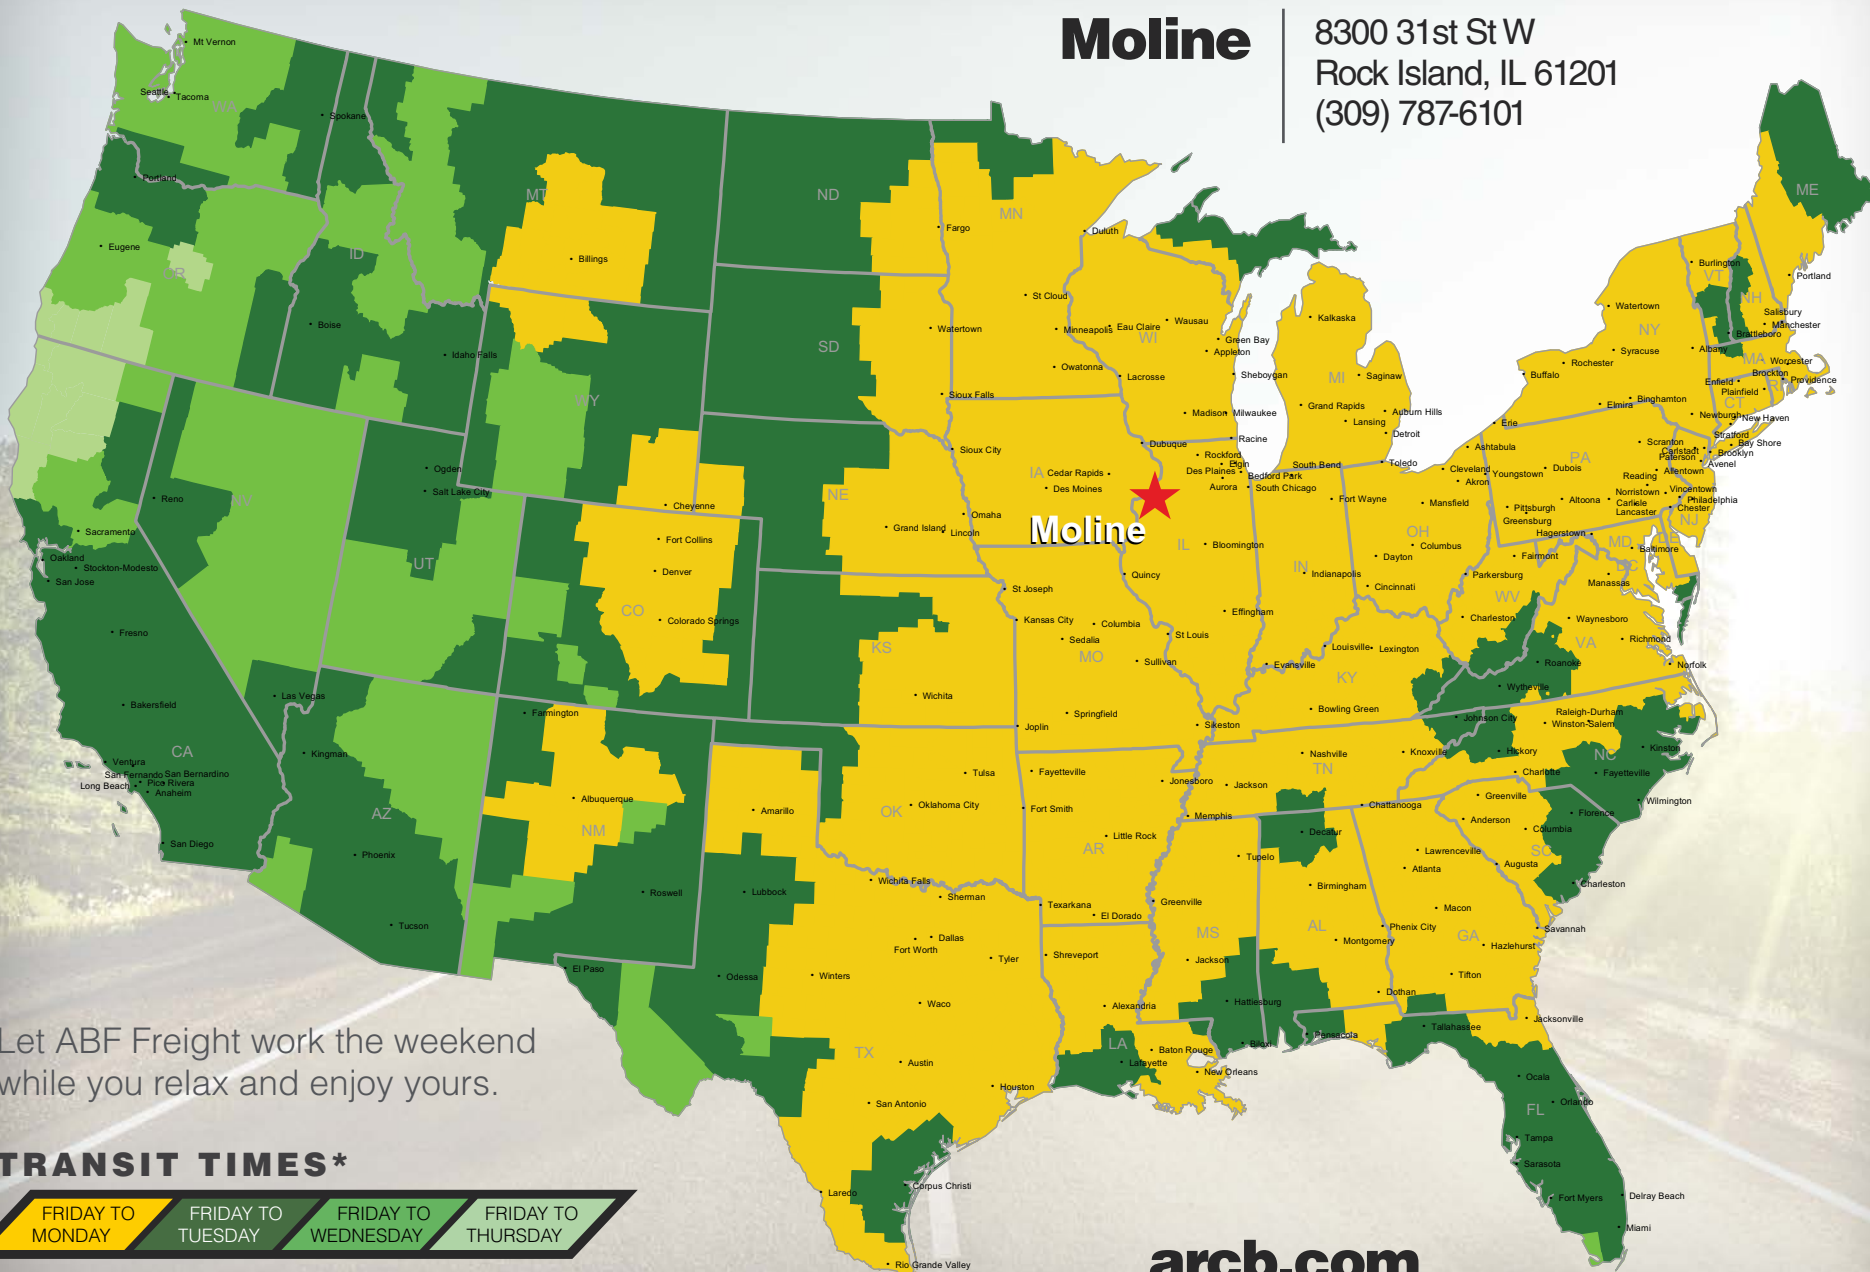

Moline

8300 31st St W
Rock Island, IL 61201
(309) 787-6101

Let ABF Freight work the weekend while you relax and enjoy yours.

TRANSIT TIMES*

FRIDAY TO MONDAY	FRIDAY TO TUESDAY	FRIDAY TO WEDNESDAY	FRIDAY TO THURSDAY
------------------	-------------------	---------------------	--------------------

arcb.com

*Map graphically represents outbound transit times to service centers and is for illustrative purposes only. For a specific transit request, visit arcb.com or contact your account manager.