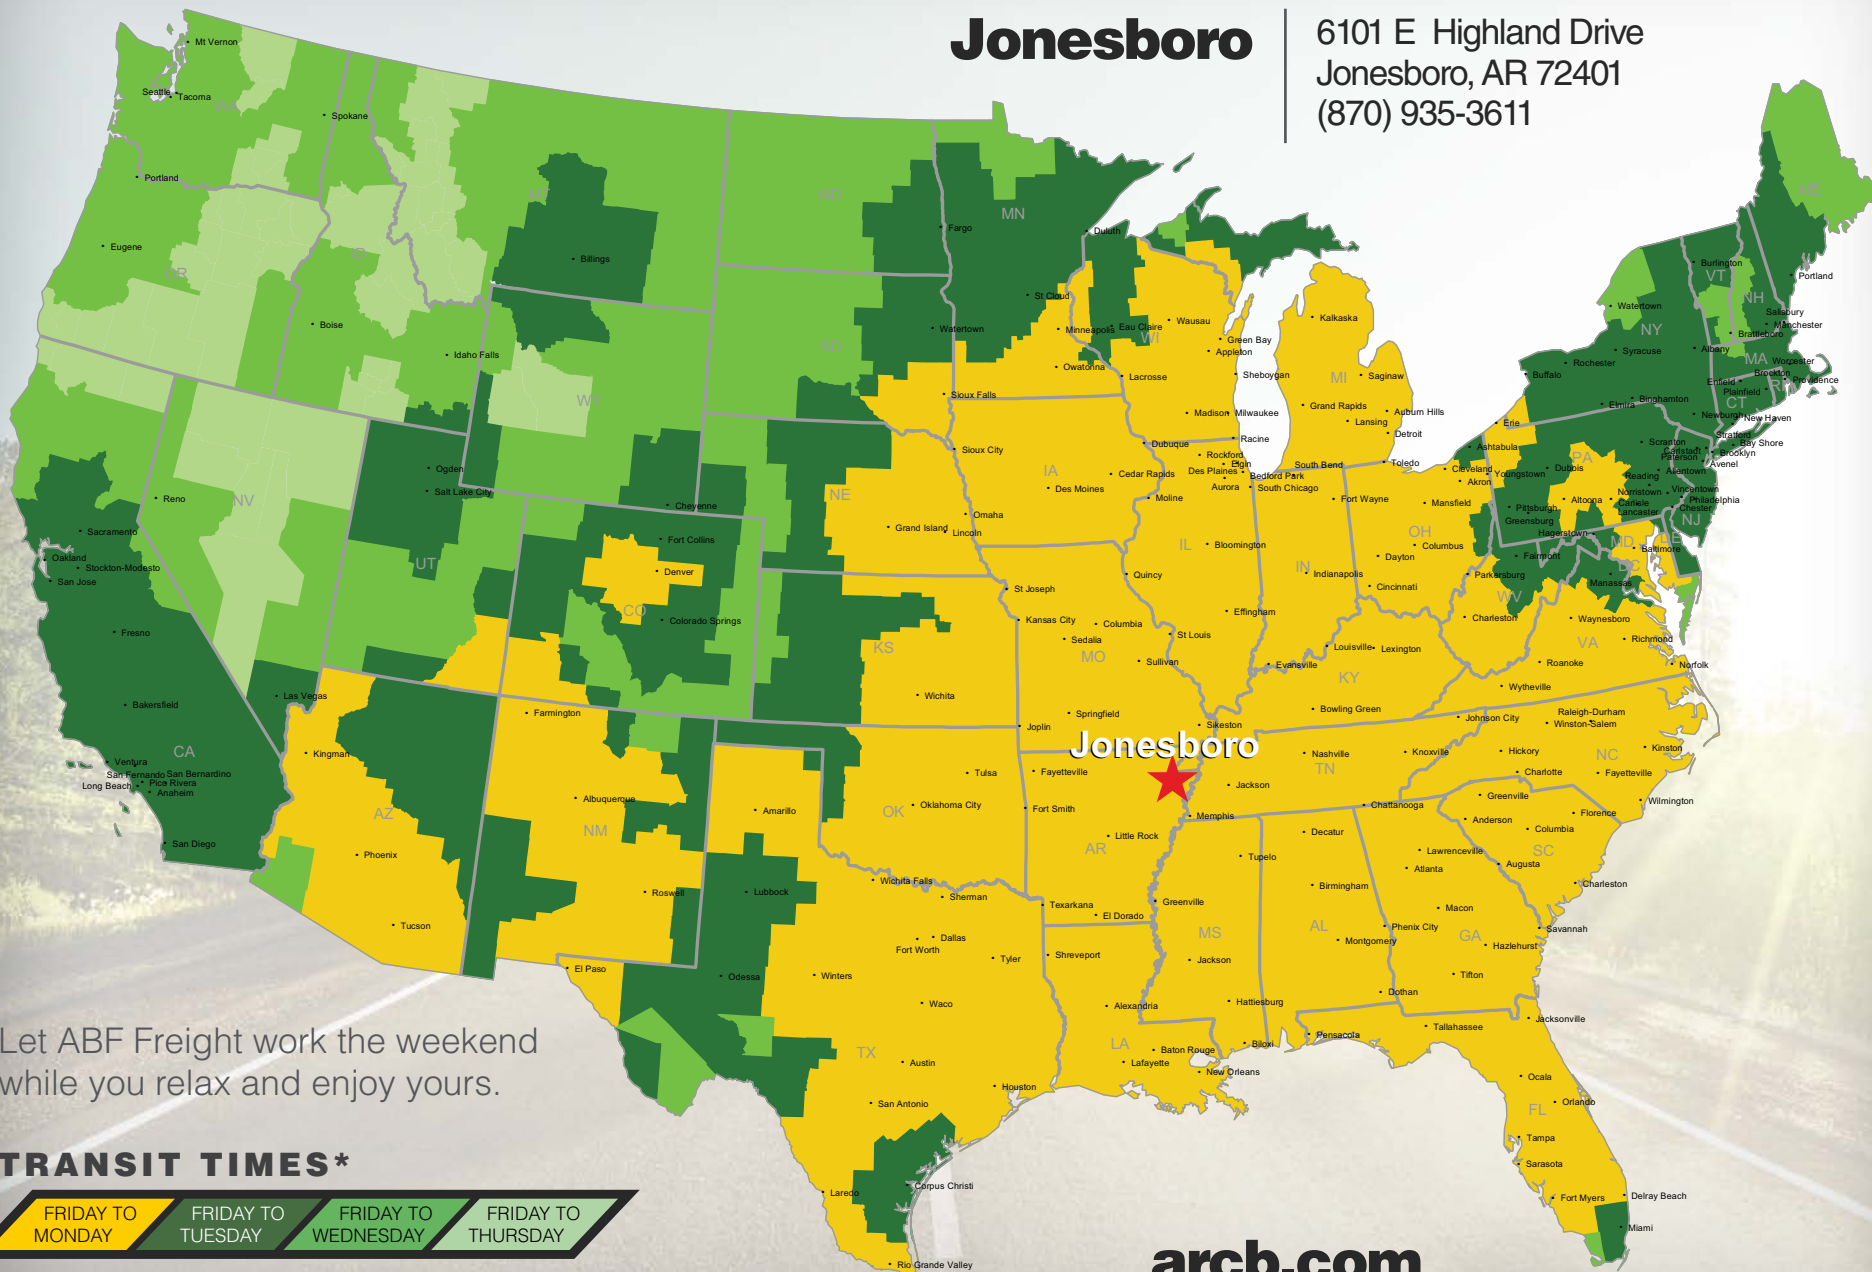

Jonesboro

6101 E Highland Drive
Jonesboro, AR 72401
(870) 935-3611

Let ABF Freight work the weekend while you relax and enjoy yours.

TRANSIT TIMES*

FRIDAY TO MONDAY

FRIDAY TO TUESDAY

FRIDAY TO WEDNESDAY

FRIDAY TO THURSDAY

*Map graphically represents outbound transit times to service centers and is for illustrative purposes only. For a specific transit request, visit arcb.com or contact your account manager.

arcb.com