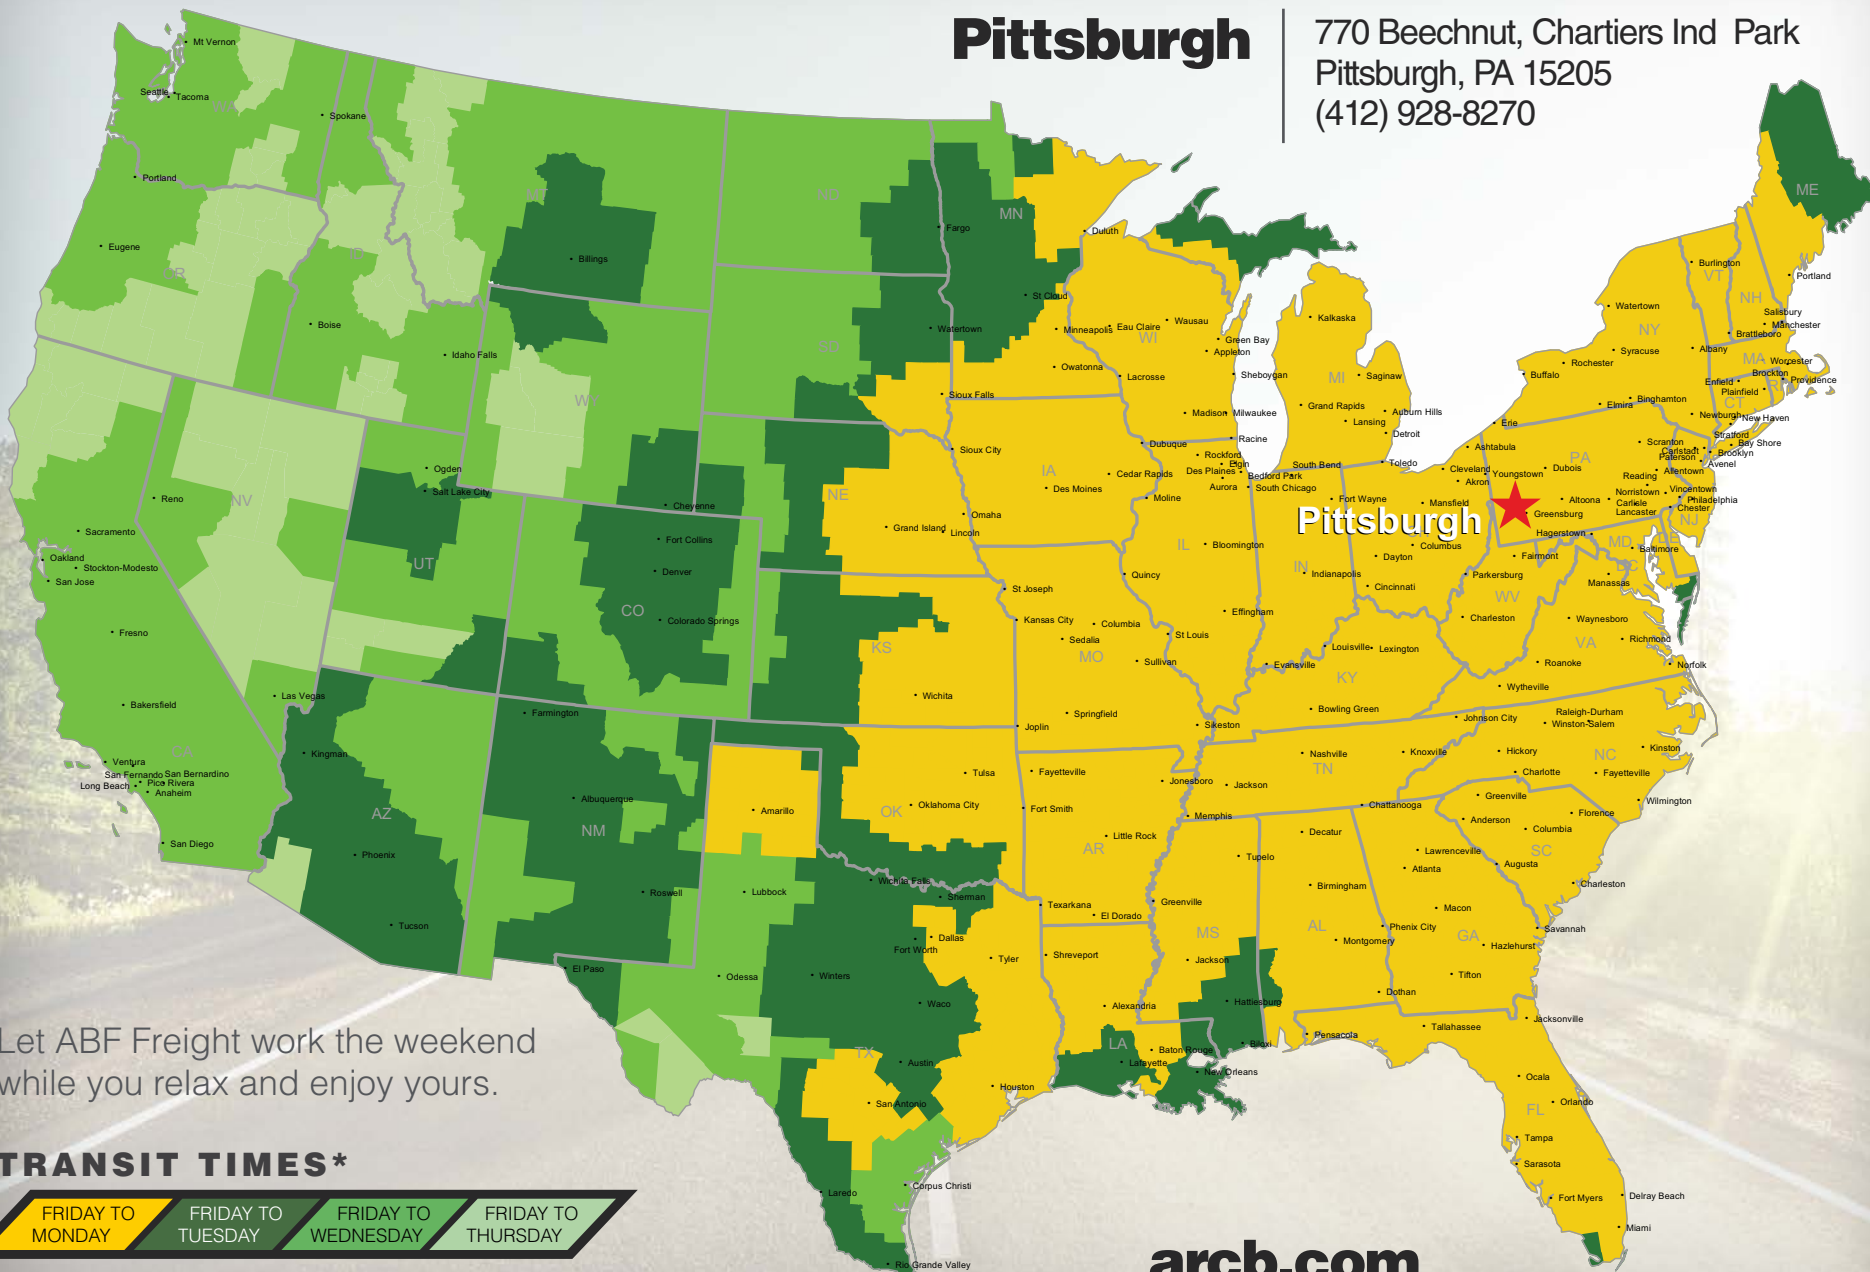

### Pittsburgh

770 Beechnut, Chartiers Ind Park  
Pittsburgh, PA 15205  
(412) 928-8270

Let ABF Freight work the weekend while you relax and enjoy yours.

#### TRANSIT TIMES\*

FRIDAY TO MONDAY

FRIDAY TO TUESDAY

FRIDAY TO WEDNESDAY

FRIDAY TO THURSDAY

\*Map graphically represents outbound transit times to service centers and is for illustrative purposes only. For a specific transit request, visit [arcb.com](http://arcb.com) or contact your account manager.

[arcb.com](http://arcb.com)

022018 - 022