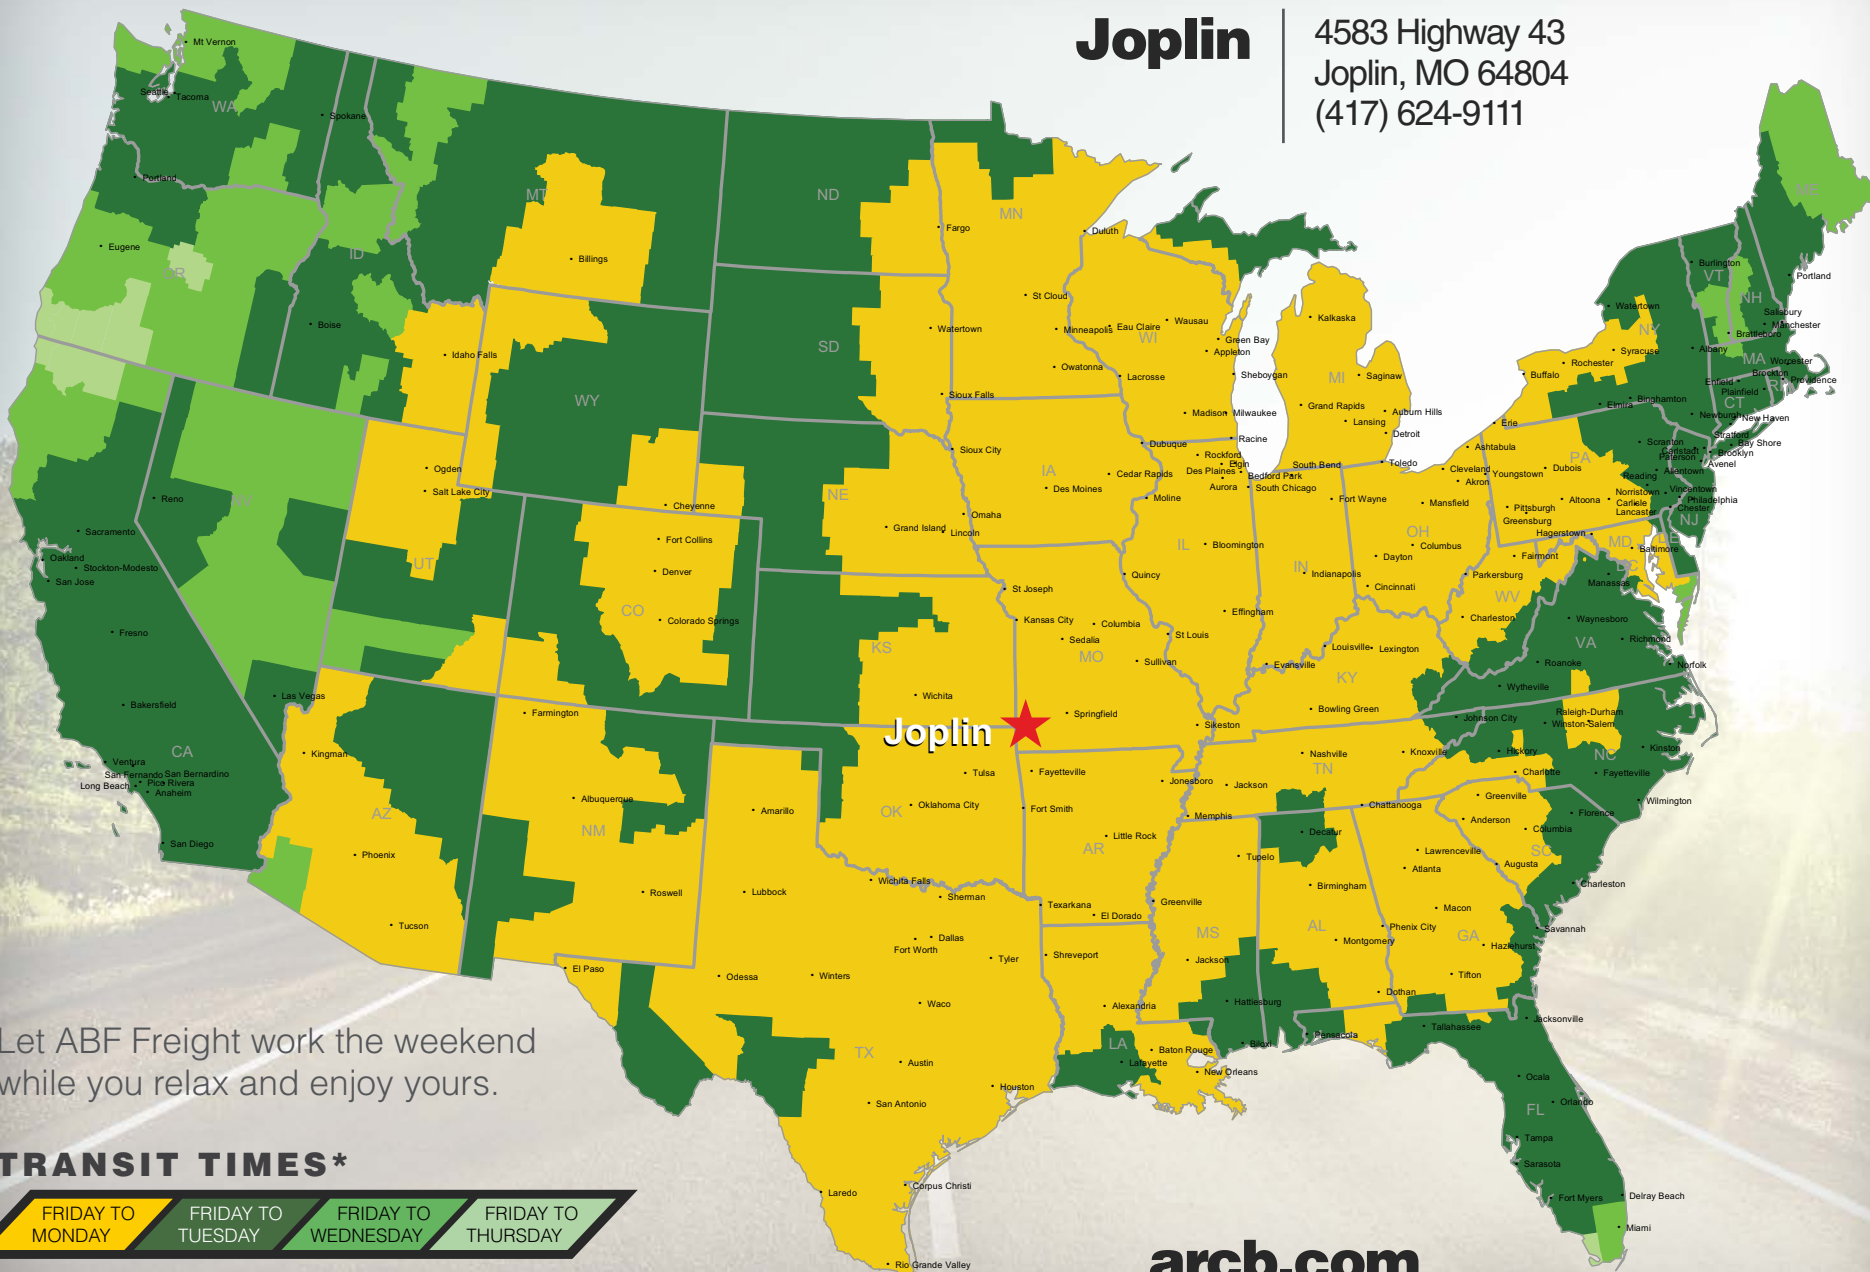

Joplin

4583 Highway 43
Joplin, MO 64804
(417) 624-9111

Let ABF Freight work the weekend while you relax and enjoy yours.

TRANSIT TIMES*

FRIDAY TO MONDAY

FRIDAY TO TUESDAY

FRIDAY TO WEDNESDAY

FRIDAY TO THURSDAY

*Map graphically represents outbound transit times to service centers and is for illustrative purposes only. For a specific transit request, visit arcb.com or contact your account manager.

arcb.com

022018 - 023