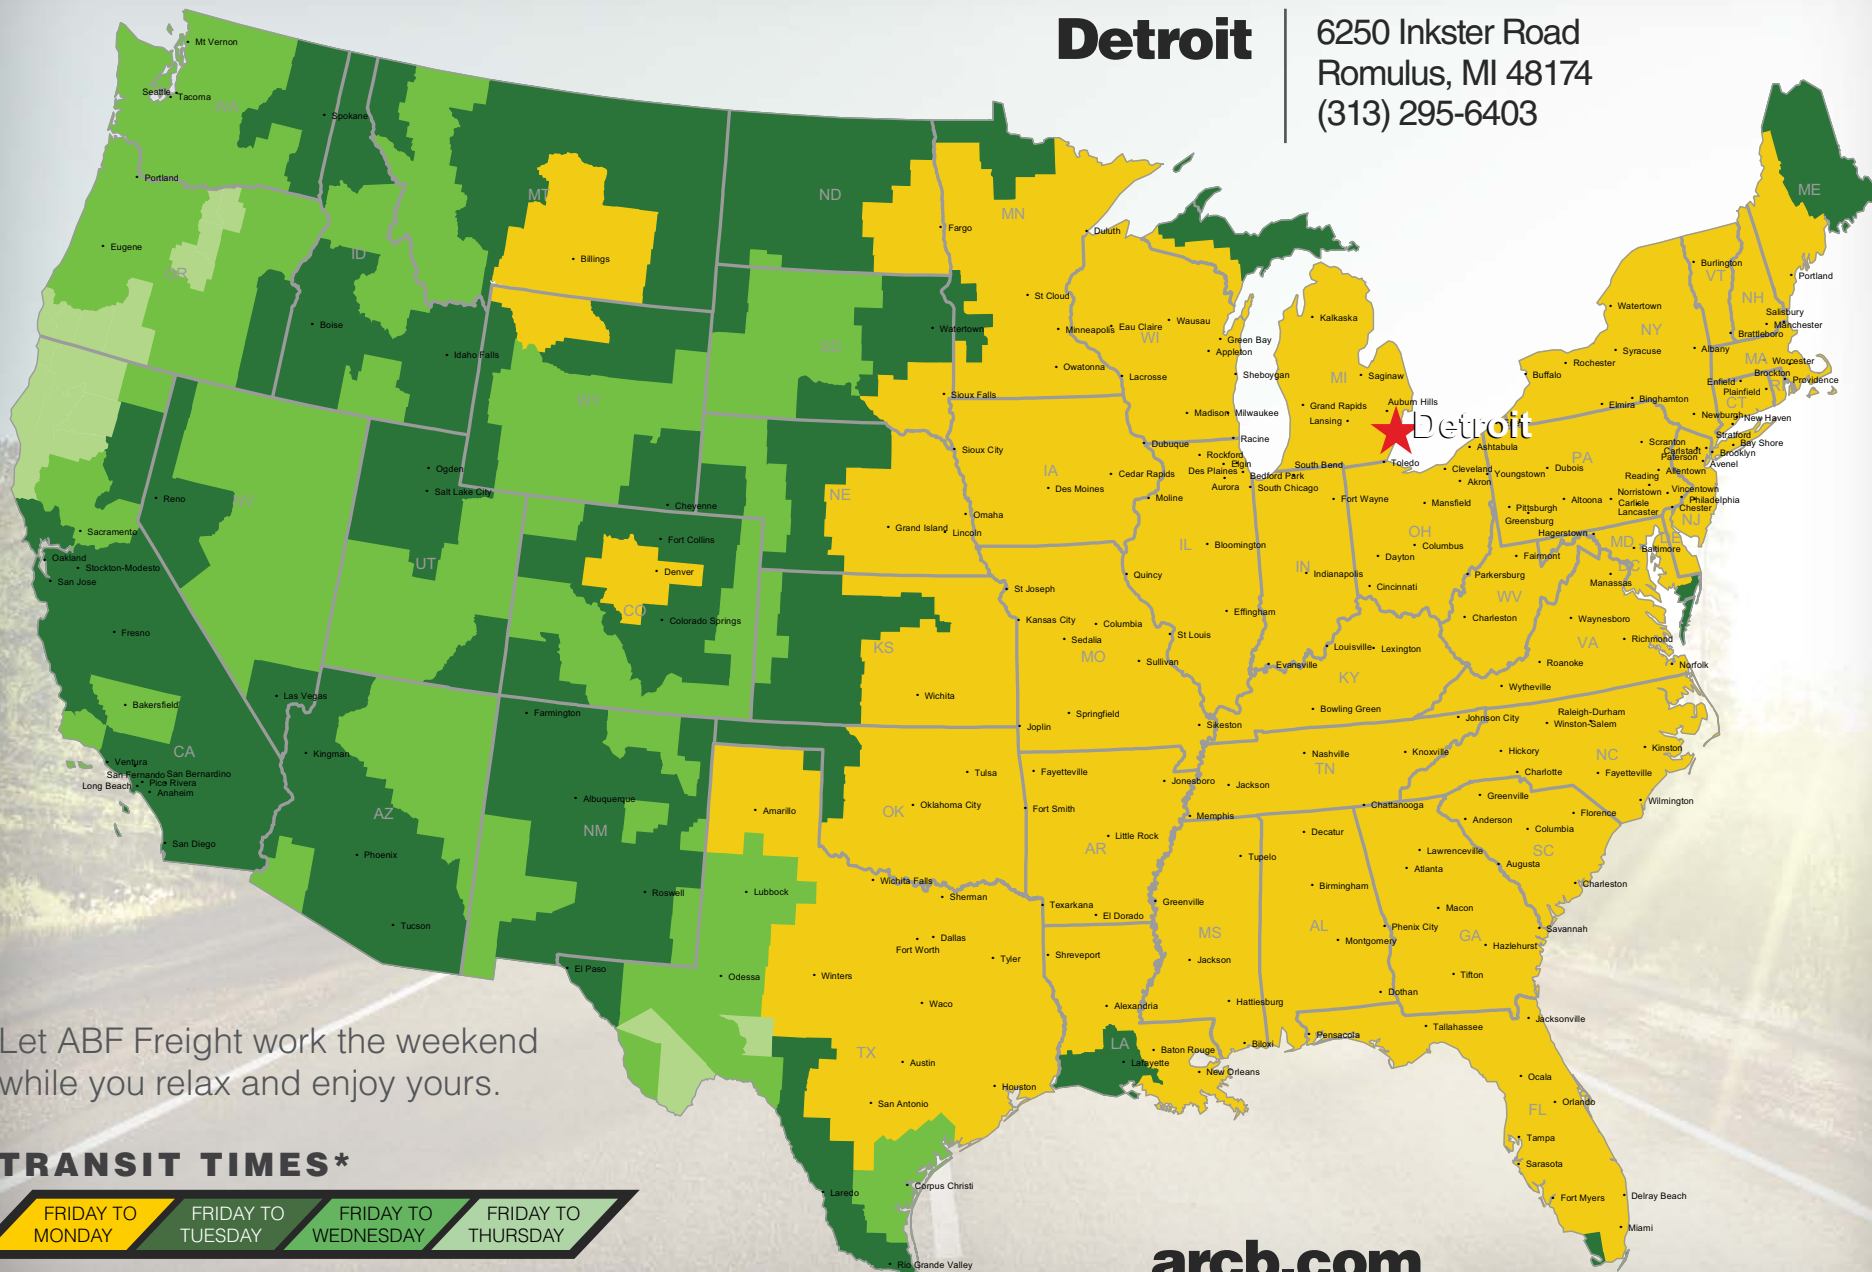

Detroit

6250 Inkster Road
Romulus, MI 48174
(313) 295-6403

Let ABF Freight work the weekend while you relax and enjoy yours.

TRANSIT TIMES*

FRIDAY TO MONDAY	FRIDAY TO TUESDAY	FRIDAY TO WEDNESDAY	FRIDAY TO THURSDAY
------------------	-------------------	---------------------	--------------------

*Map graphically represents outbound transit times to service centers and is for illustrative purposes only. For a specific transit request, visit arcb.com or contact your account manager.

arcb.com

022018 - 030