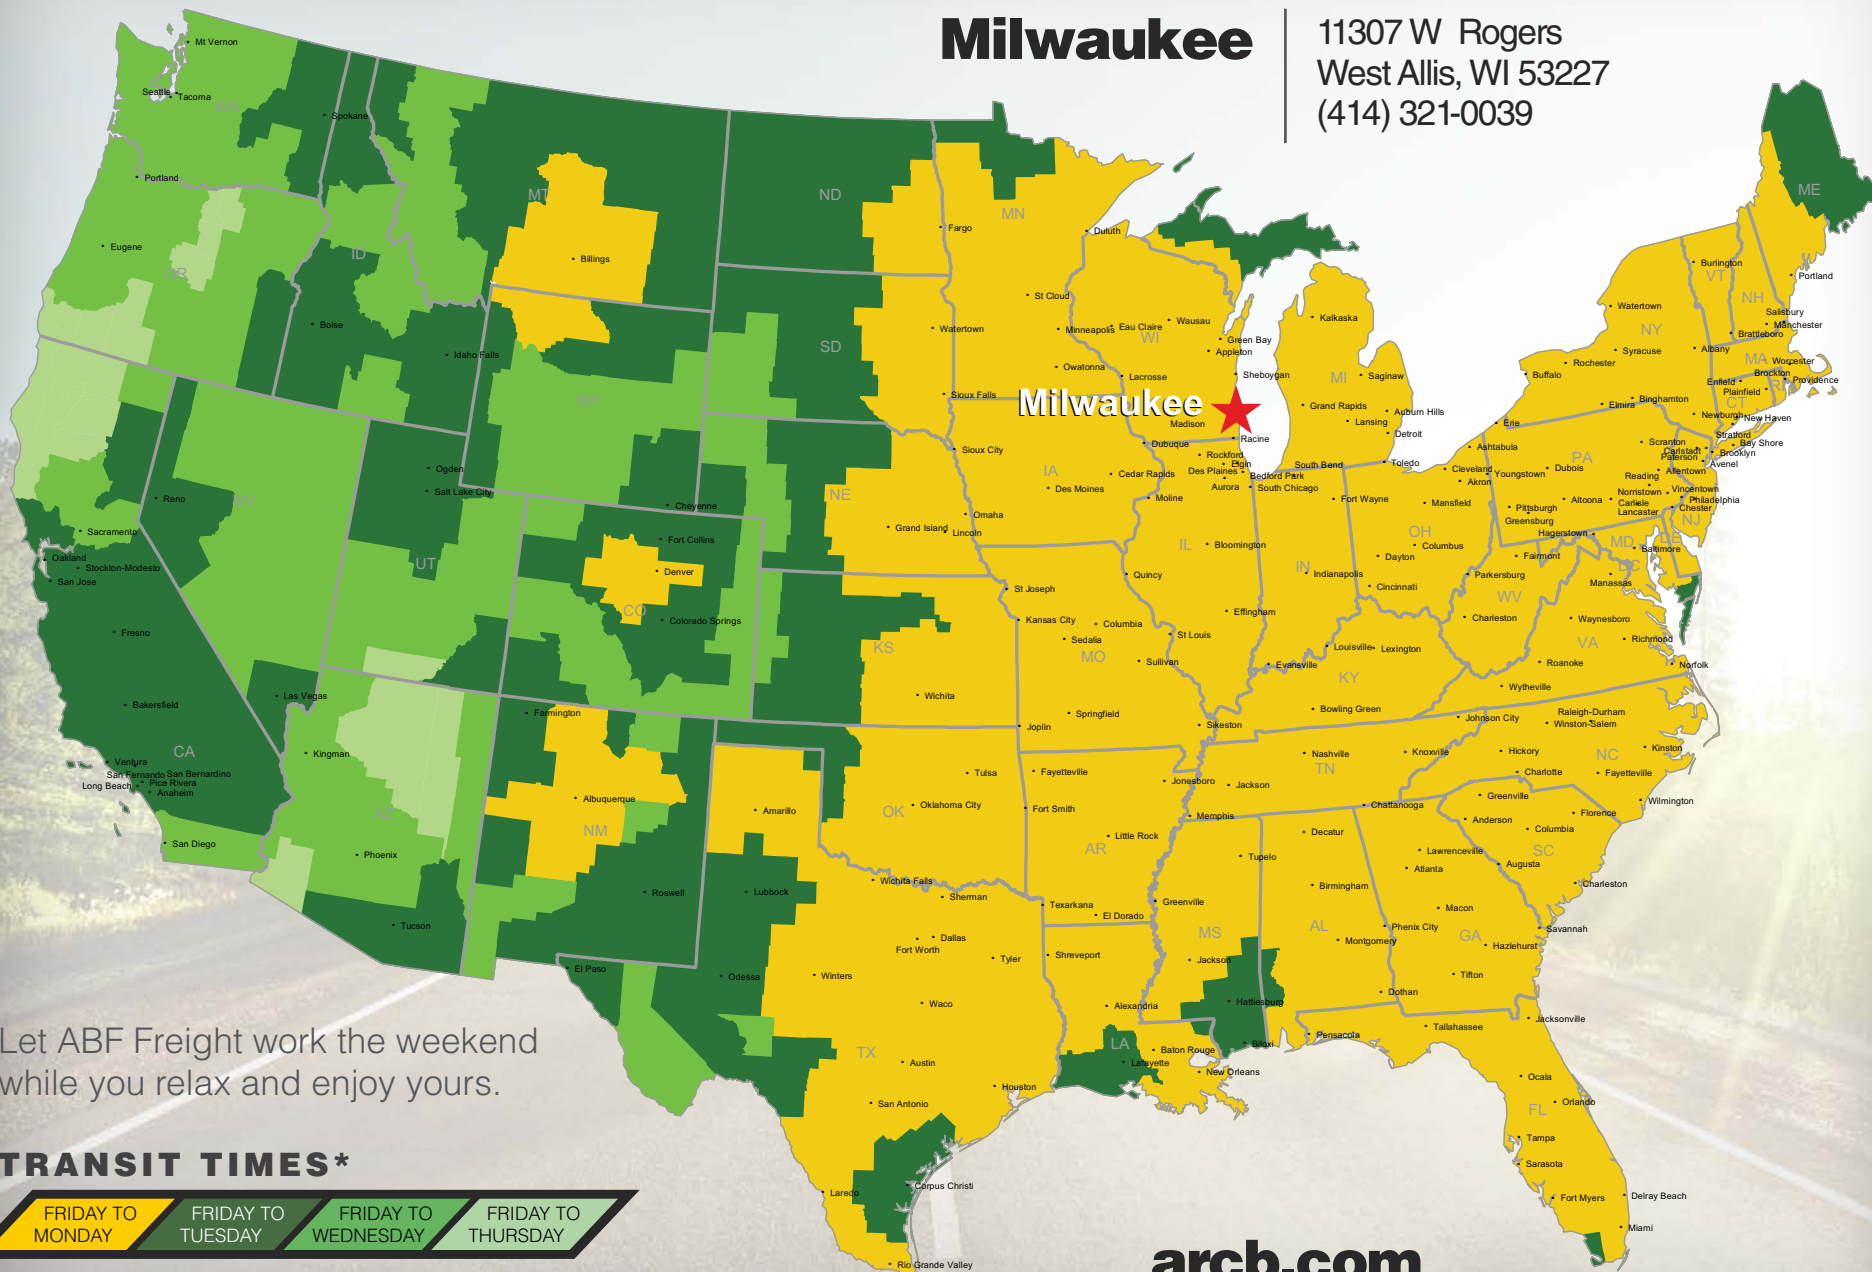

### Milwaukee

11307 W Rogers  
West Allis, WI 53227  
(414) 321-0039

Let ABF Freight work the weekend while you relax and enjoy yours.

#### TRANSIT TIMES\*

FRIDAY TO MONDAY

FRIDAY TO TUESDAY

FRIDAY TO WEDNESDAY

FRIDAY TO THURSDAY

\*Map graphically represents outbound transit times to service centers and is for illustrative purposes only. For a specific transit request, visit [arcb.com](http://arcb.com) or contact your account manager.