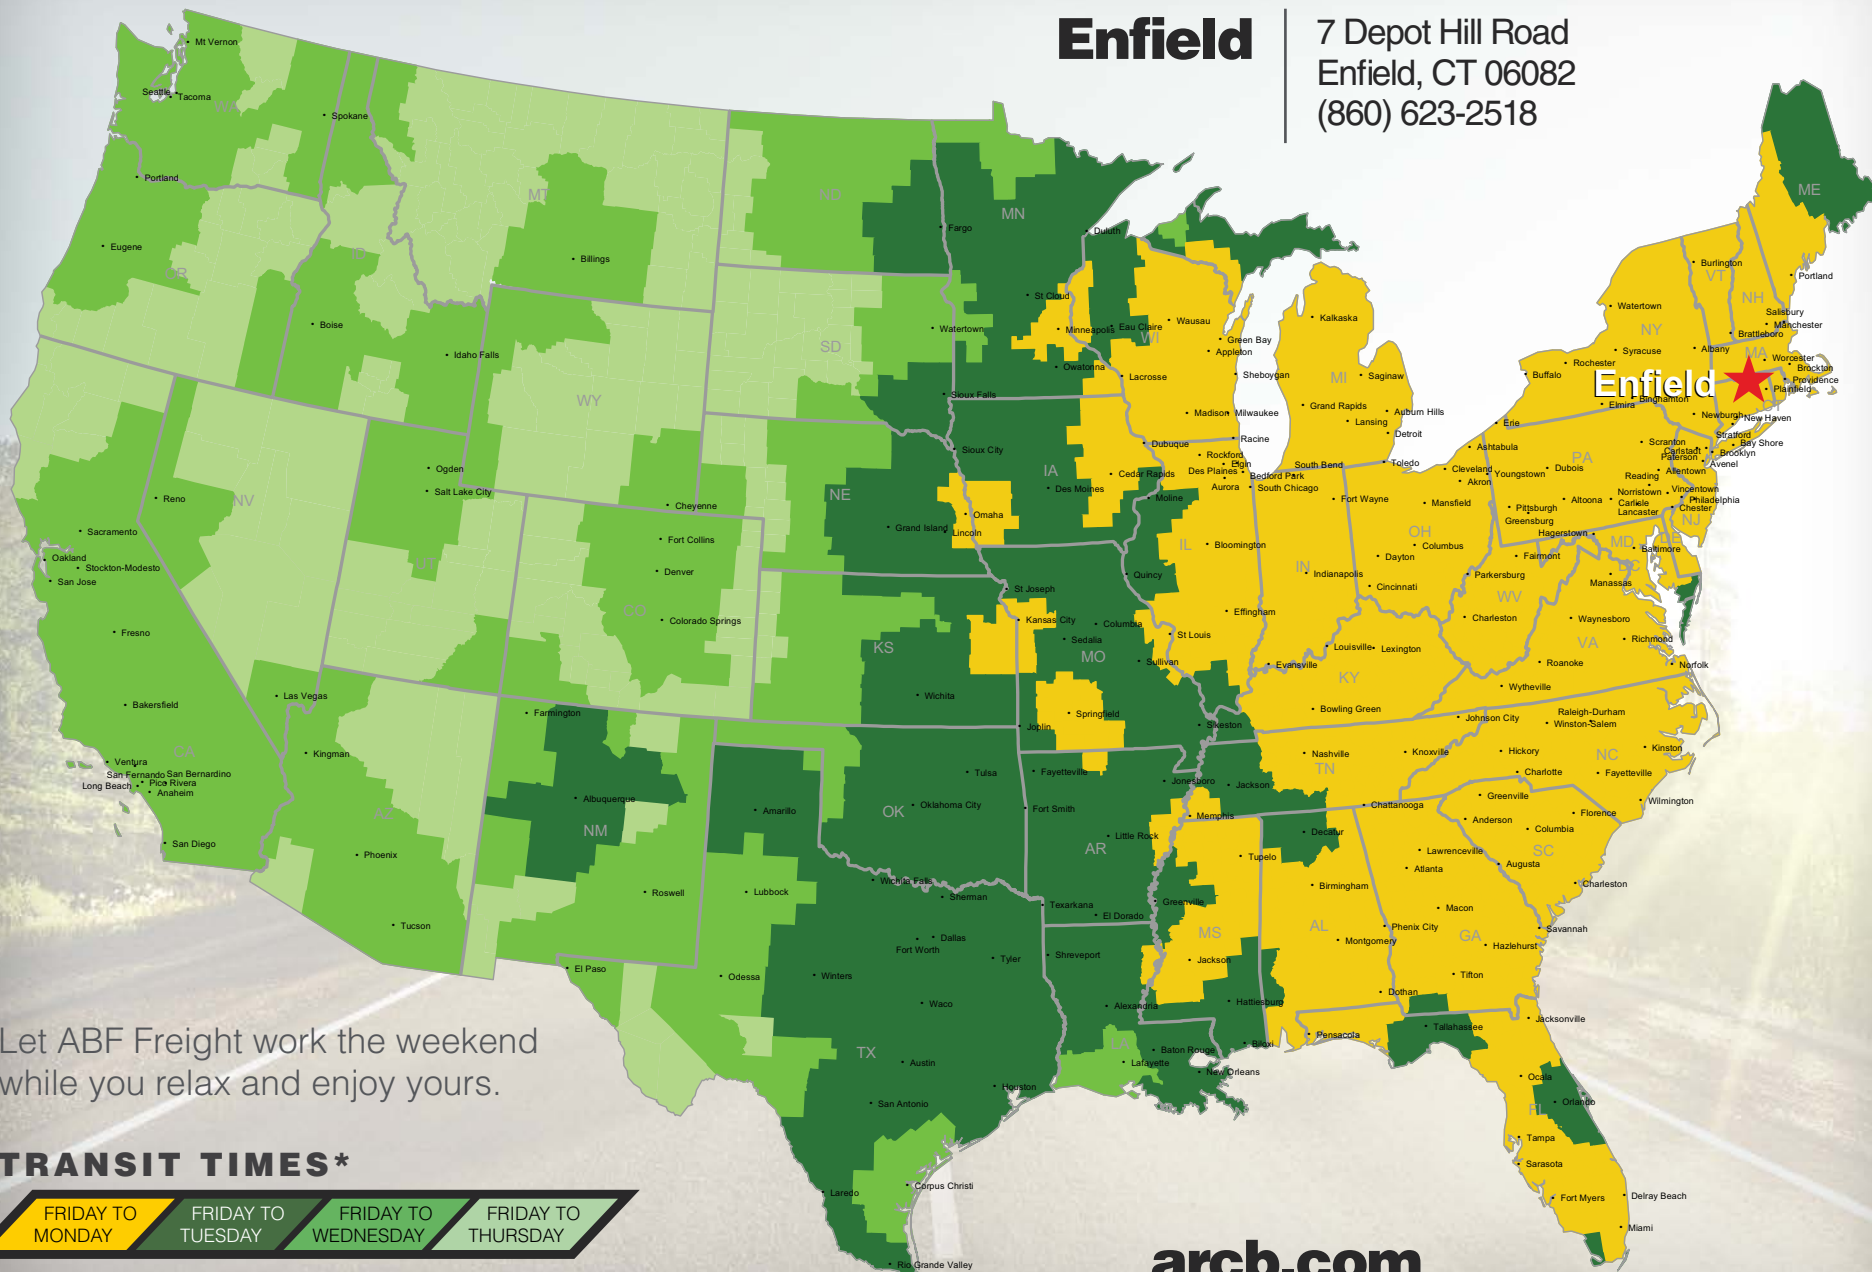

Enfield

7 Depot Hill Road
Enfield, CT 06082
(860) 623-2518

Let ABF Freight work the weekend while you relax and enjoy yours.

TRANSIT TIMES*

FRIDAY TO MONDAY

FRIDAY TO TUESDAY

FRIDAY TO WEDNESDAY

FRIDAY TO THURSDAY

*Map graphically represents outbound transit times to service centers and is for illustrative purposes only. For a specific transit request, visit arcb.com or contact your account manager.

arcb.com

022018 - 041