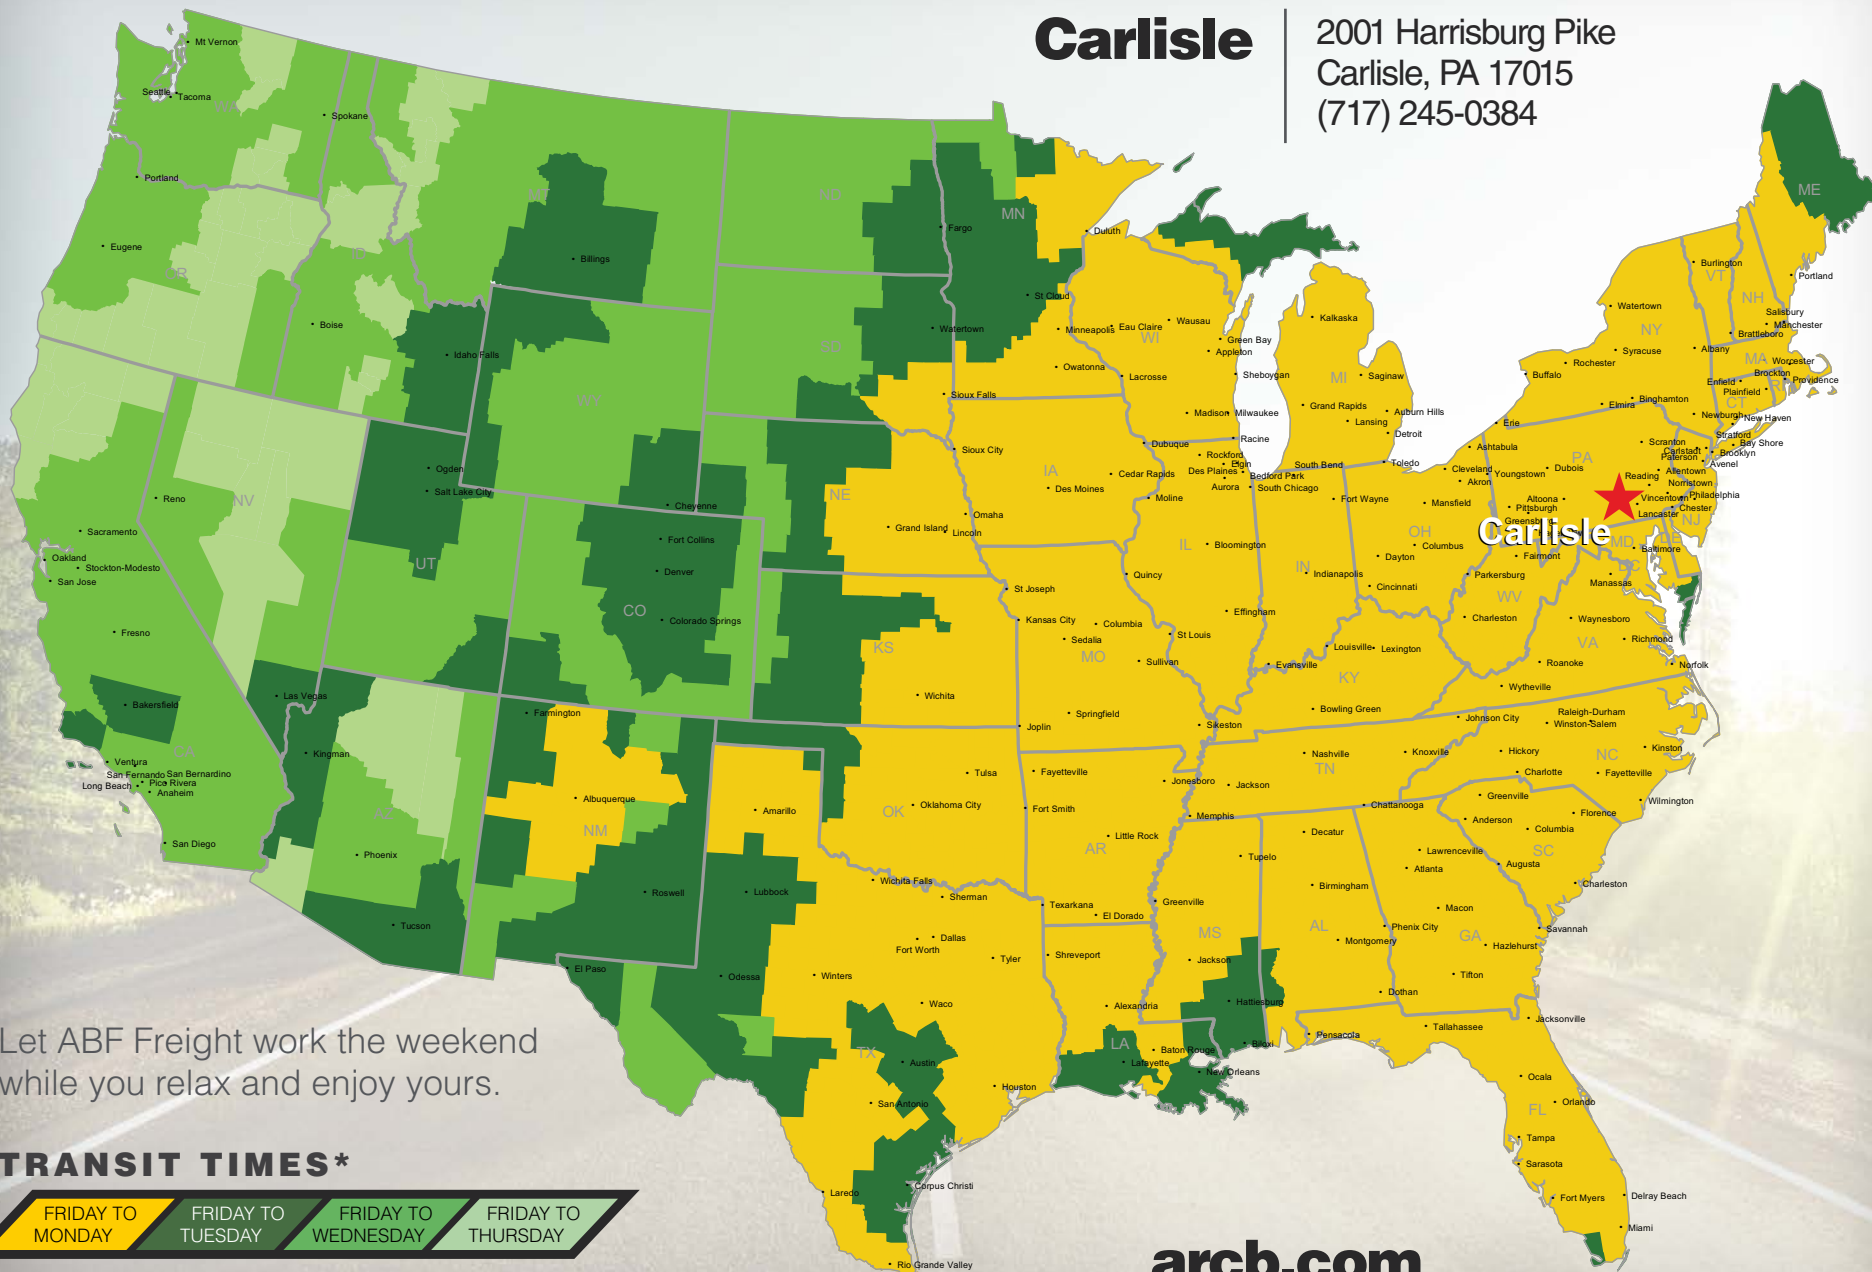

Carlisle

2001 Harrisburg Pike
Carlisle, PA 17015
(717) 245-0384

Let ABF Freight work the weekend while you relax and enjoy yours.

TRANSIT TIMES*

FRIDAY TO MONDAY

FRIDAY TO TUESDAY

FRIDAY TO WEDNESDAY

FRIDAY TO THURSDAY

*Map graphically represents outbound transit times to service centers and is for illustrative purposes only. For a specific transit request, visit arcb.com or contact your account manager.

arcb.com

022018 - 042