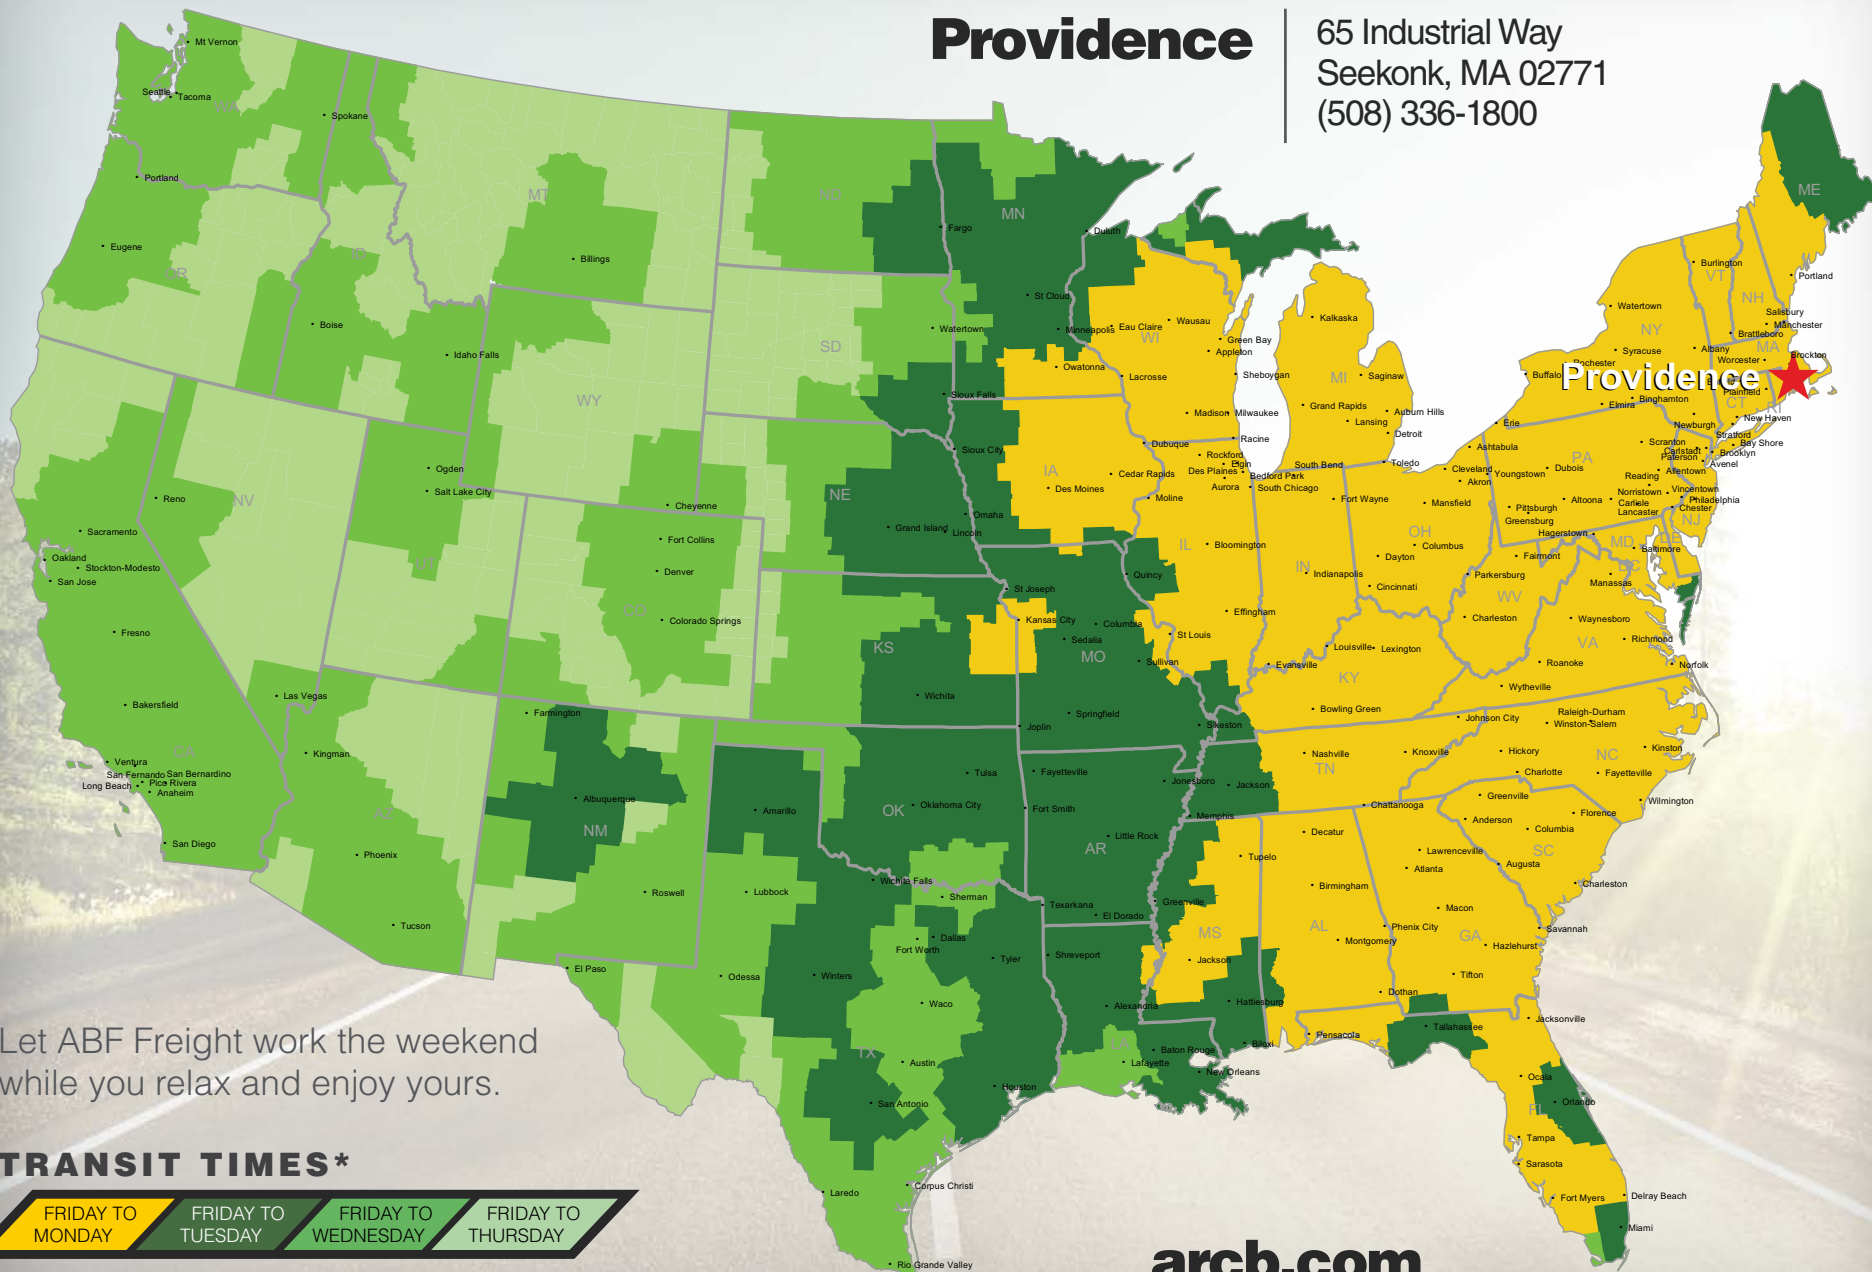

Providence

65 Industrial Way
Seekonk, MA 02771
(508) 336-1800

Let ABF Freight work the weekend while you relax and enjoy yours.

TRANSIT TIMES*

FRIDAY TO MONDAY	FRIDAY TO TUESDAY	FRIDAY TO WEDNESDAY	FRIDAY TO THURSDAY
------------------	-------------------	---------------------	--------------------

*Map graphically represents outbound transit times to service centers and is for illustrative purposes only. For a specific transit request, visit arcb.com or contact your account manager.

arcb.com

022018- 047