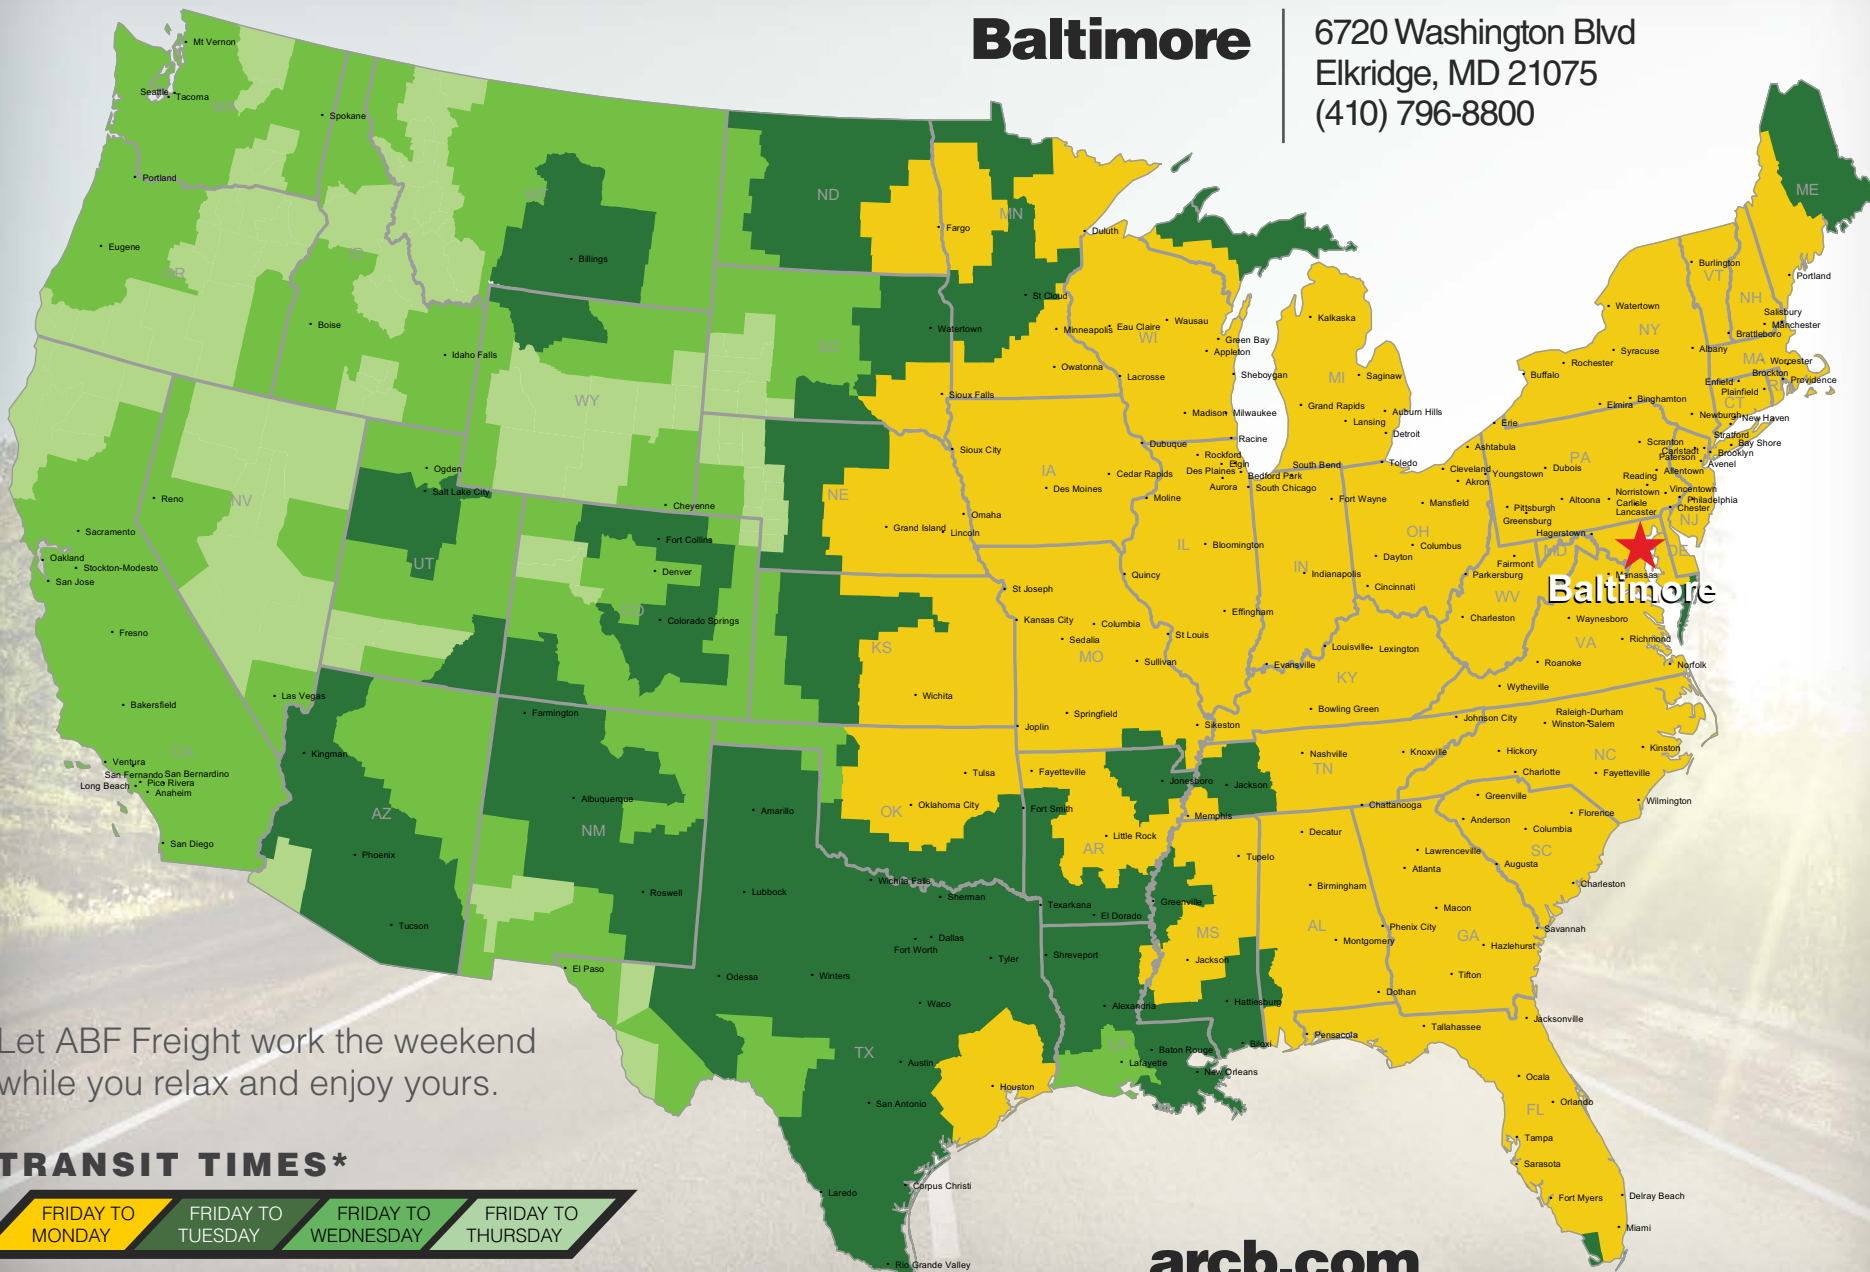

Baltimore

6720 Washington Blvd
Elkridge, MD 21075
(410) 796-8800

Let ABF Freight work the weekend while you relax and enjoy yours.

TRANSIT TIMES*

FRIDAY TO MONDAY

FRIDAY TO TUESDAY

FRIDAY TO WEDNESDAY

FRIDAY TO THURSDAY

*Map graphically represents outbound transit times to service centers and is for illustrative purposes only. For a specific transit request, visit arcb.com or contact your account manager.

arcb.com

022018 - 048