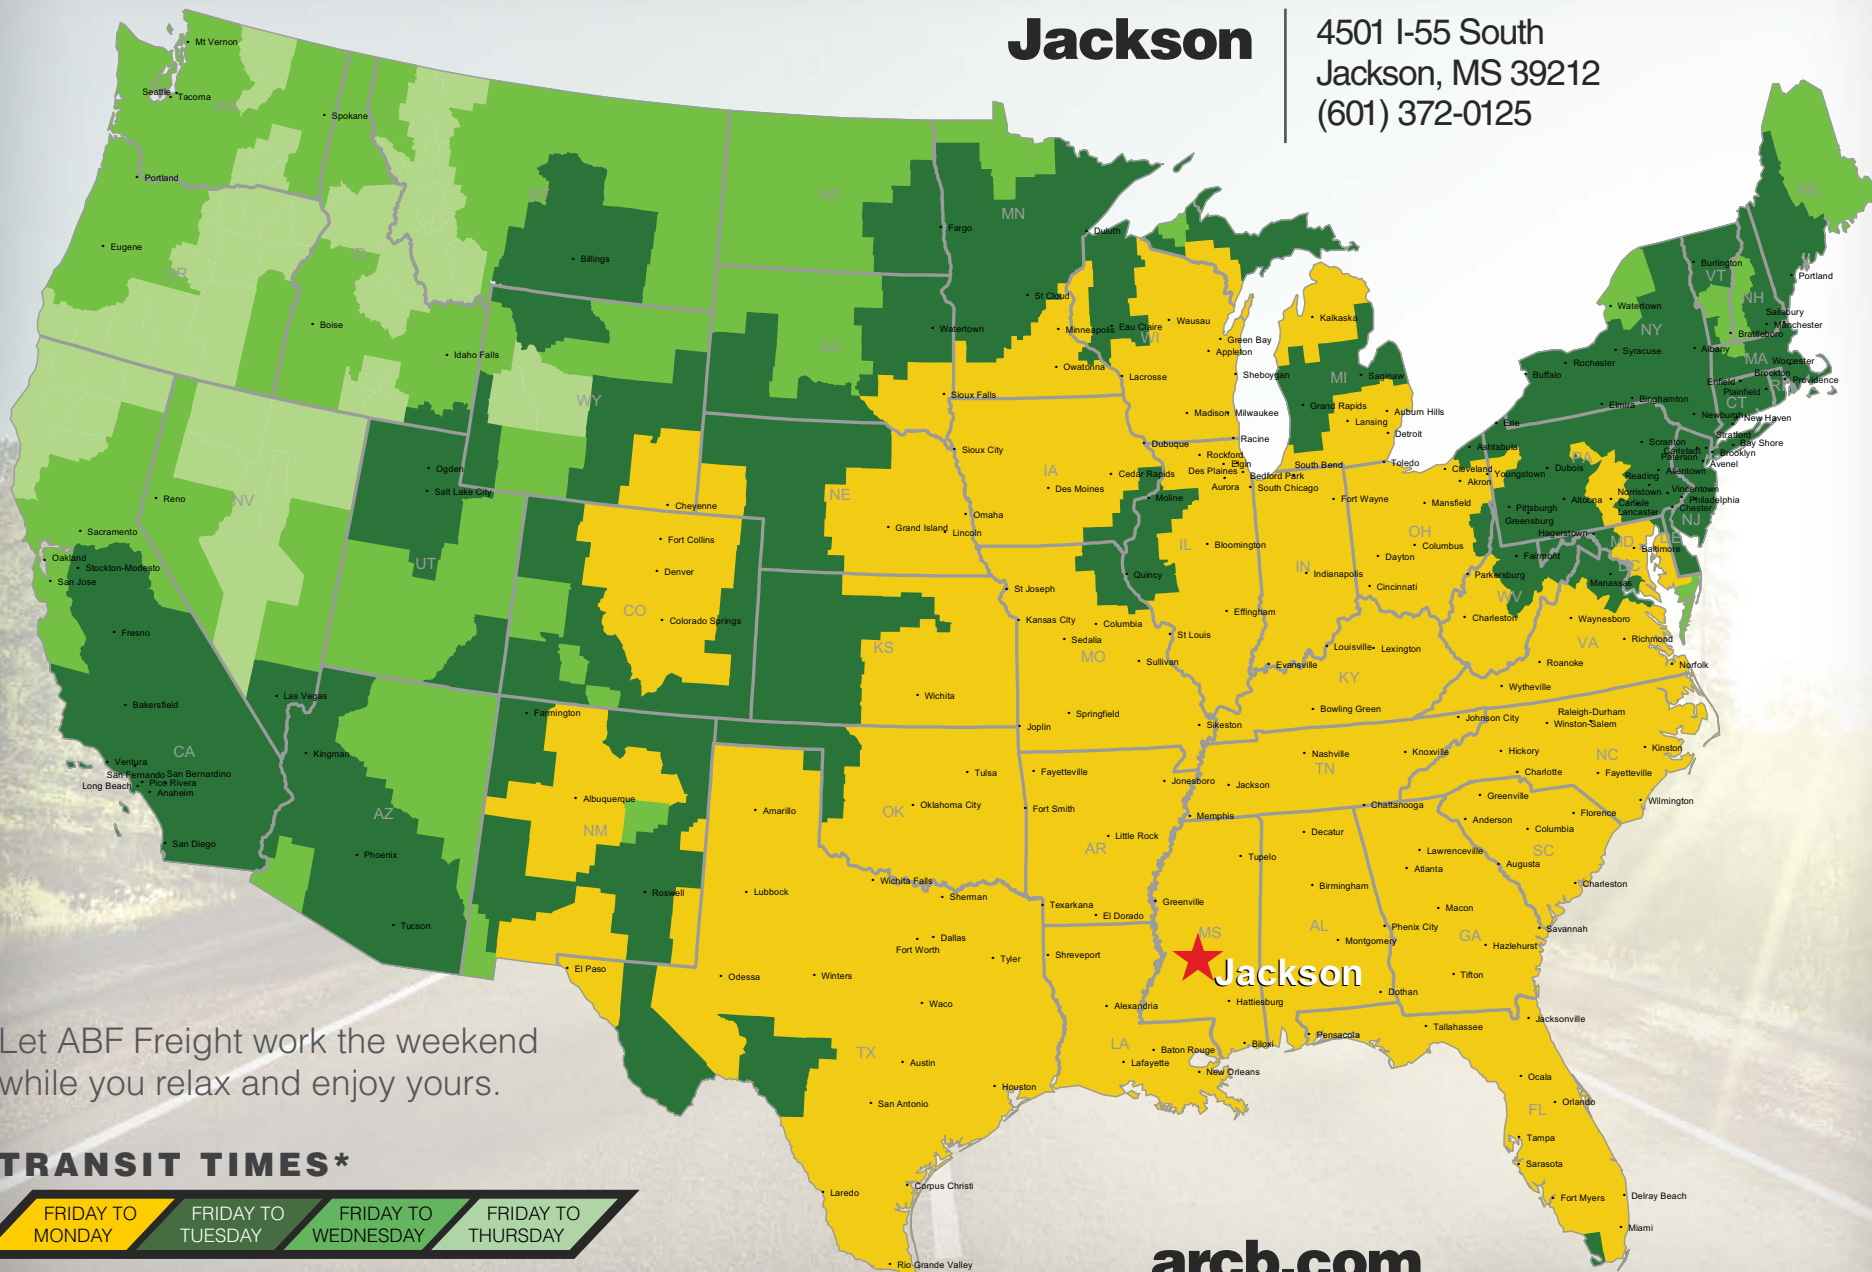

Jackson

4501 I-55 South
Jackson, MS 39212
(601) 372-0125

Let ABF Freight work the weekend while you relax and enjoy yours.

TRANSIT TIMES*

FRIDAY TO MONDAY

FRIDAY TO TUESDAY

FRIDAY TO WEDNESDAY

FRIDAY TO THURSDAY

*Map graphically represents outbound transit times to service centers and is for illustrative purposes only. For a specific transit request, visit arcb.com or contact your account manager.

arcb.com

022018-059