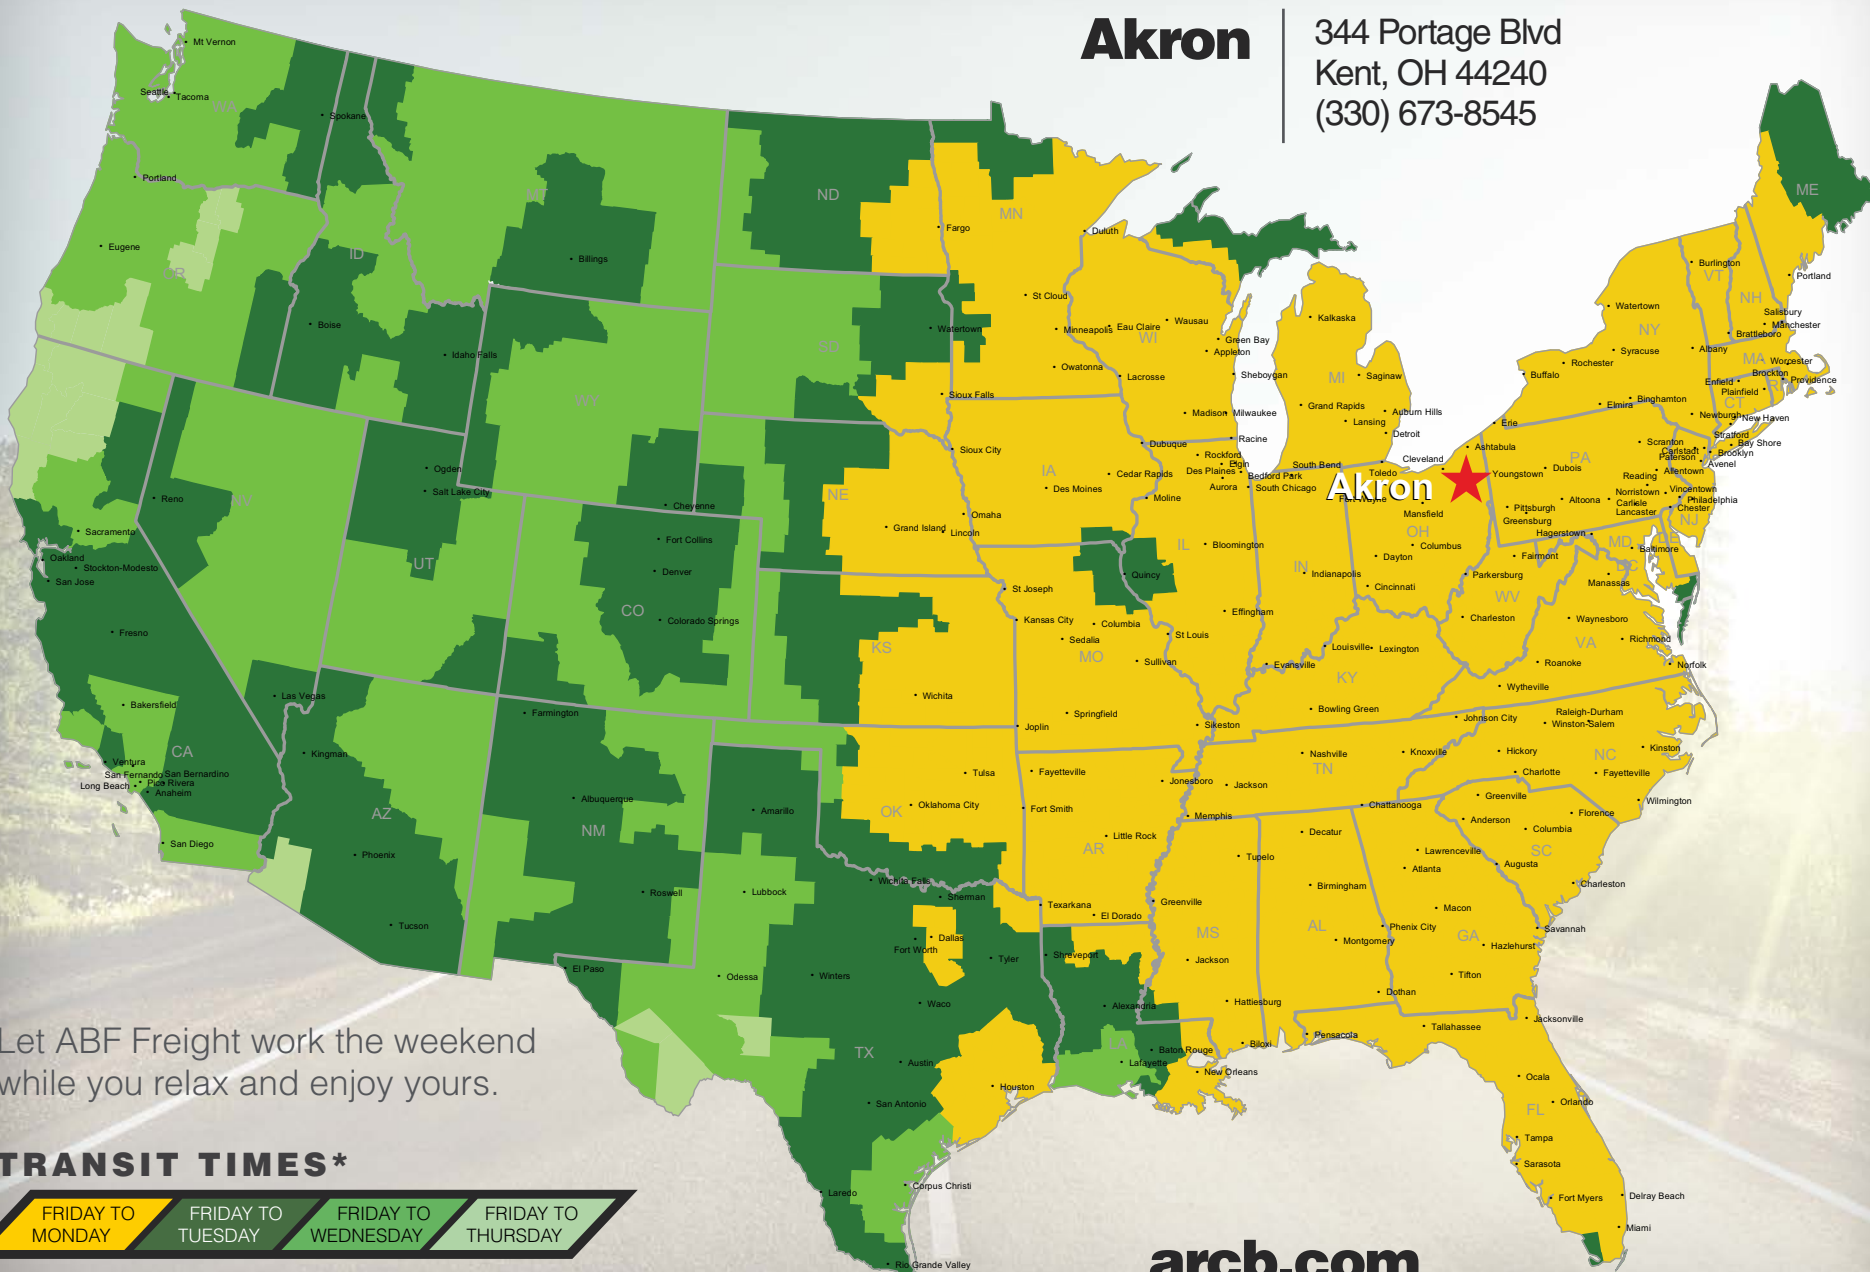

Akron

344 Portage Blvd
Kent, OH 44240
(330) 673-8545

Let ABF Freight work the weekend while you relax and enjoy yours.

TRANSIT TIMES*

FRIDAY TO MONDAY	FRIDAY TO TUESDAY	FRIDAY TO WEDNESDAY	FRIDAY TO THURSDAY
------------------	-------------------	---------------------	--------------------

*Map graphically represents outbound transit times to service centers and is for illustrative purposes only. For a specific transit request, visit arcb.com or contact your account manager.

arcb.com

022018-060