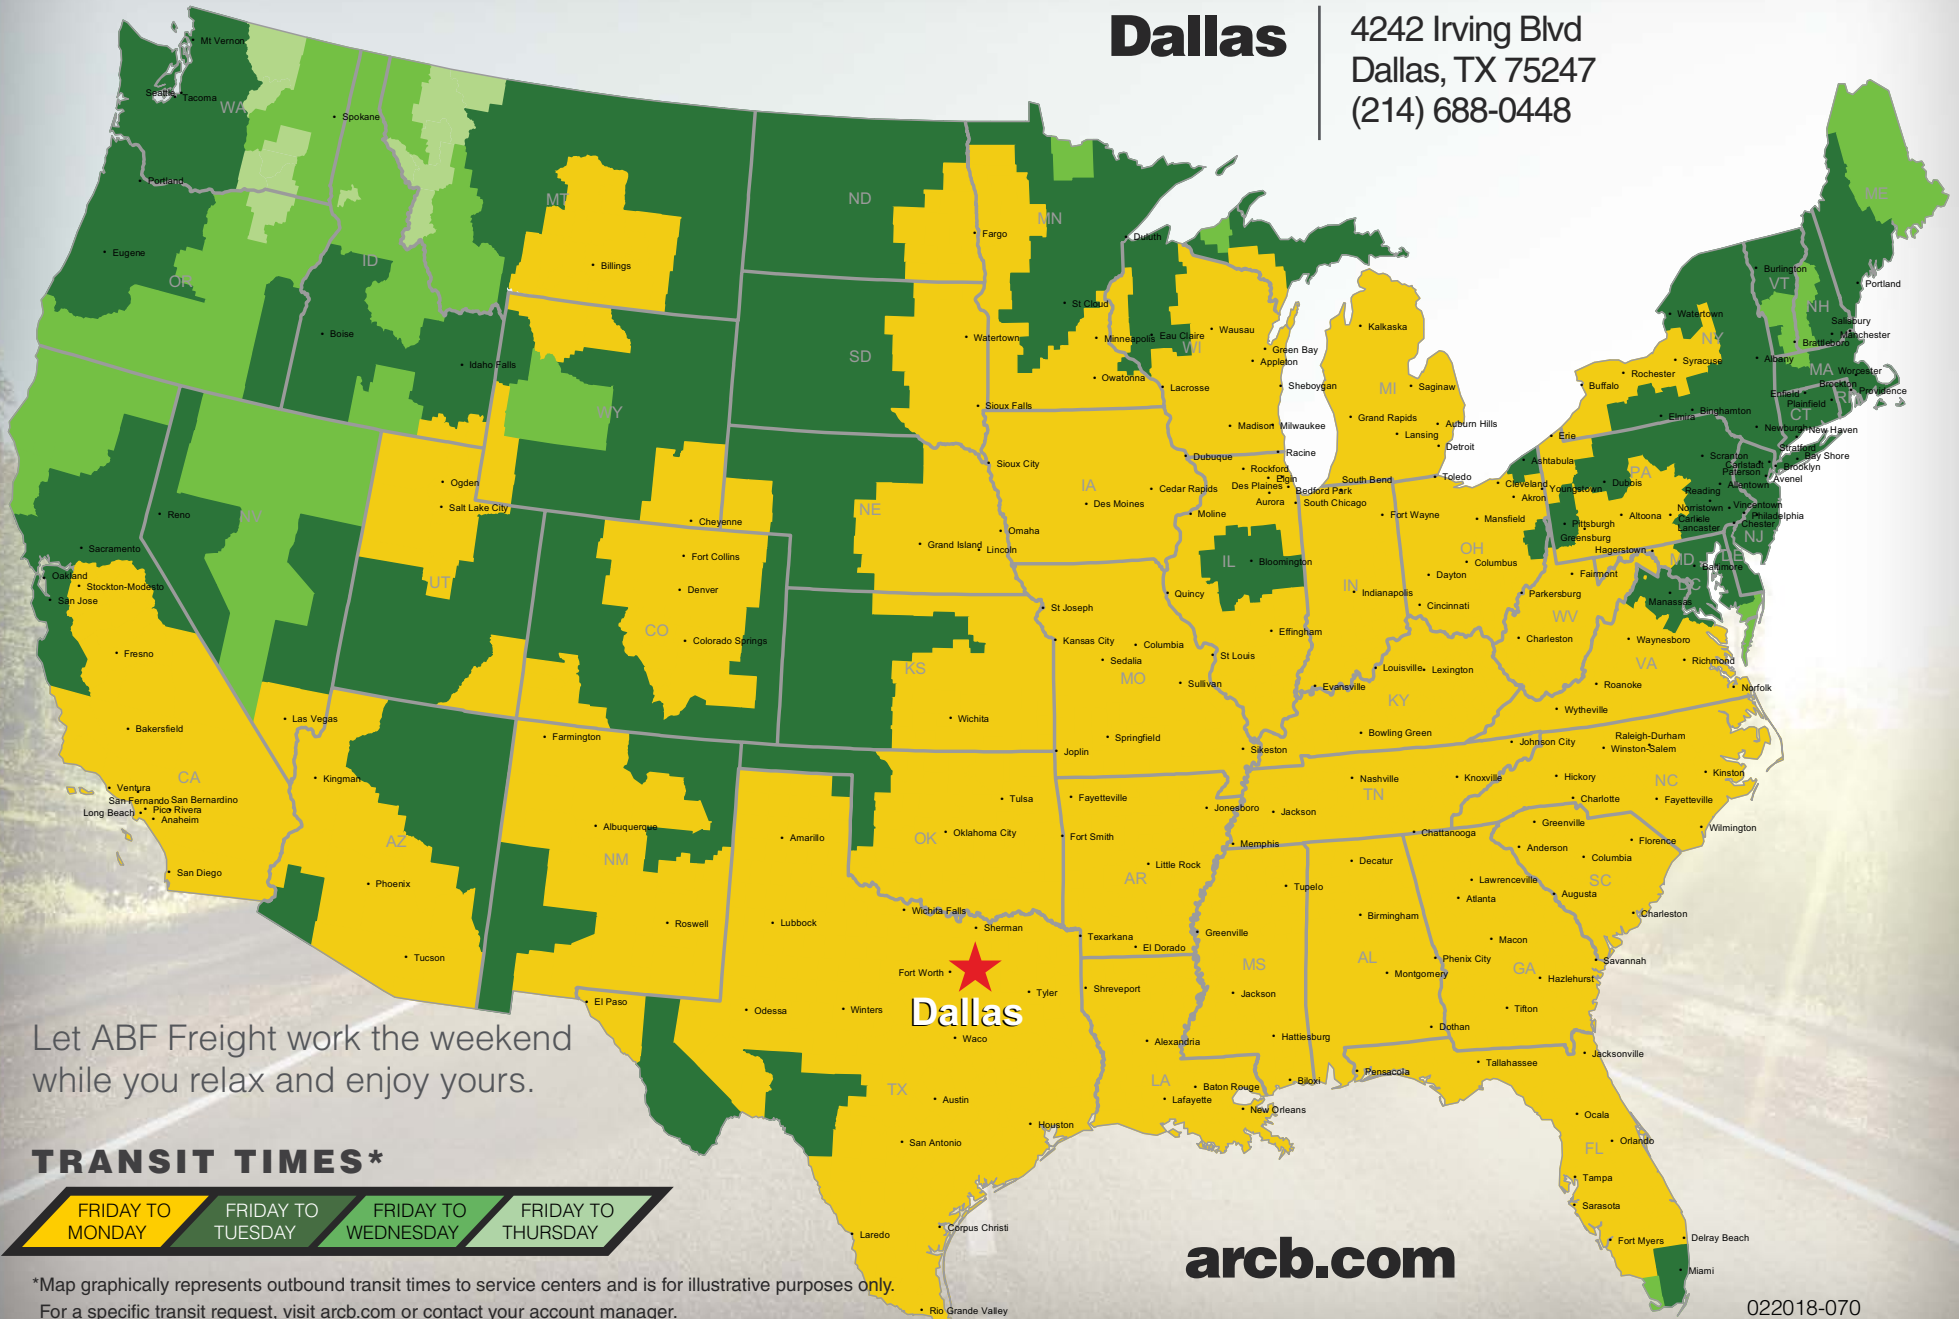

Dallas

4242 Irving Blvd
Dallas, TX 75247
(214) 688-0448

Let ABF Freight work the weekend while you relax and enjoy yours.

TRANSIT TIMES*

FRIDAY TO MONDAY

FRIDAY TO TUESDAY

FRIDAY TO WEDNESDAY

FRIDAY TO THURSDAY

*Map graphically represents outbound transit times to service centers and is for illustrative purposes only. For a specific transit request, visit arcb.com or contact your account manager.

arcb.com

022018-070