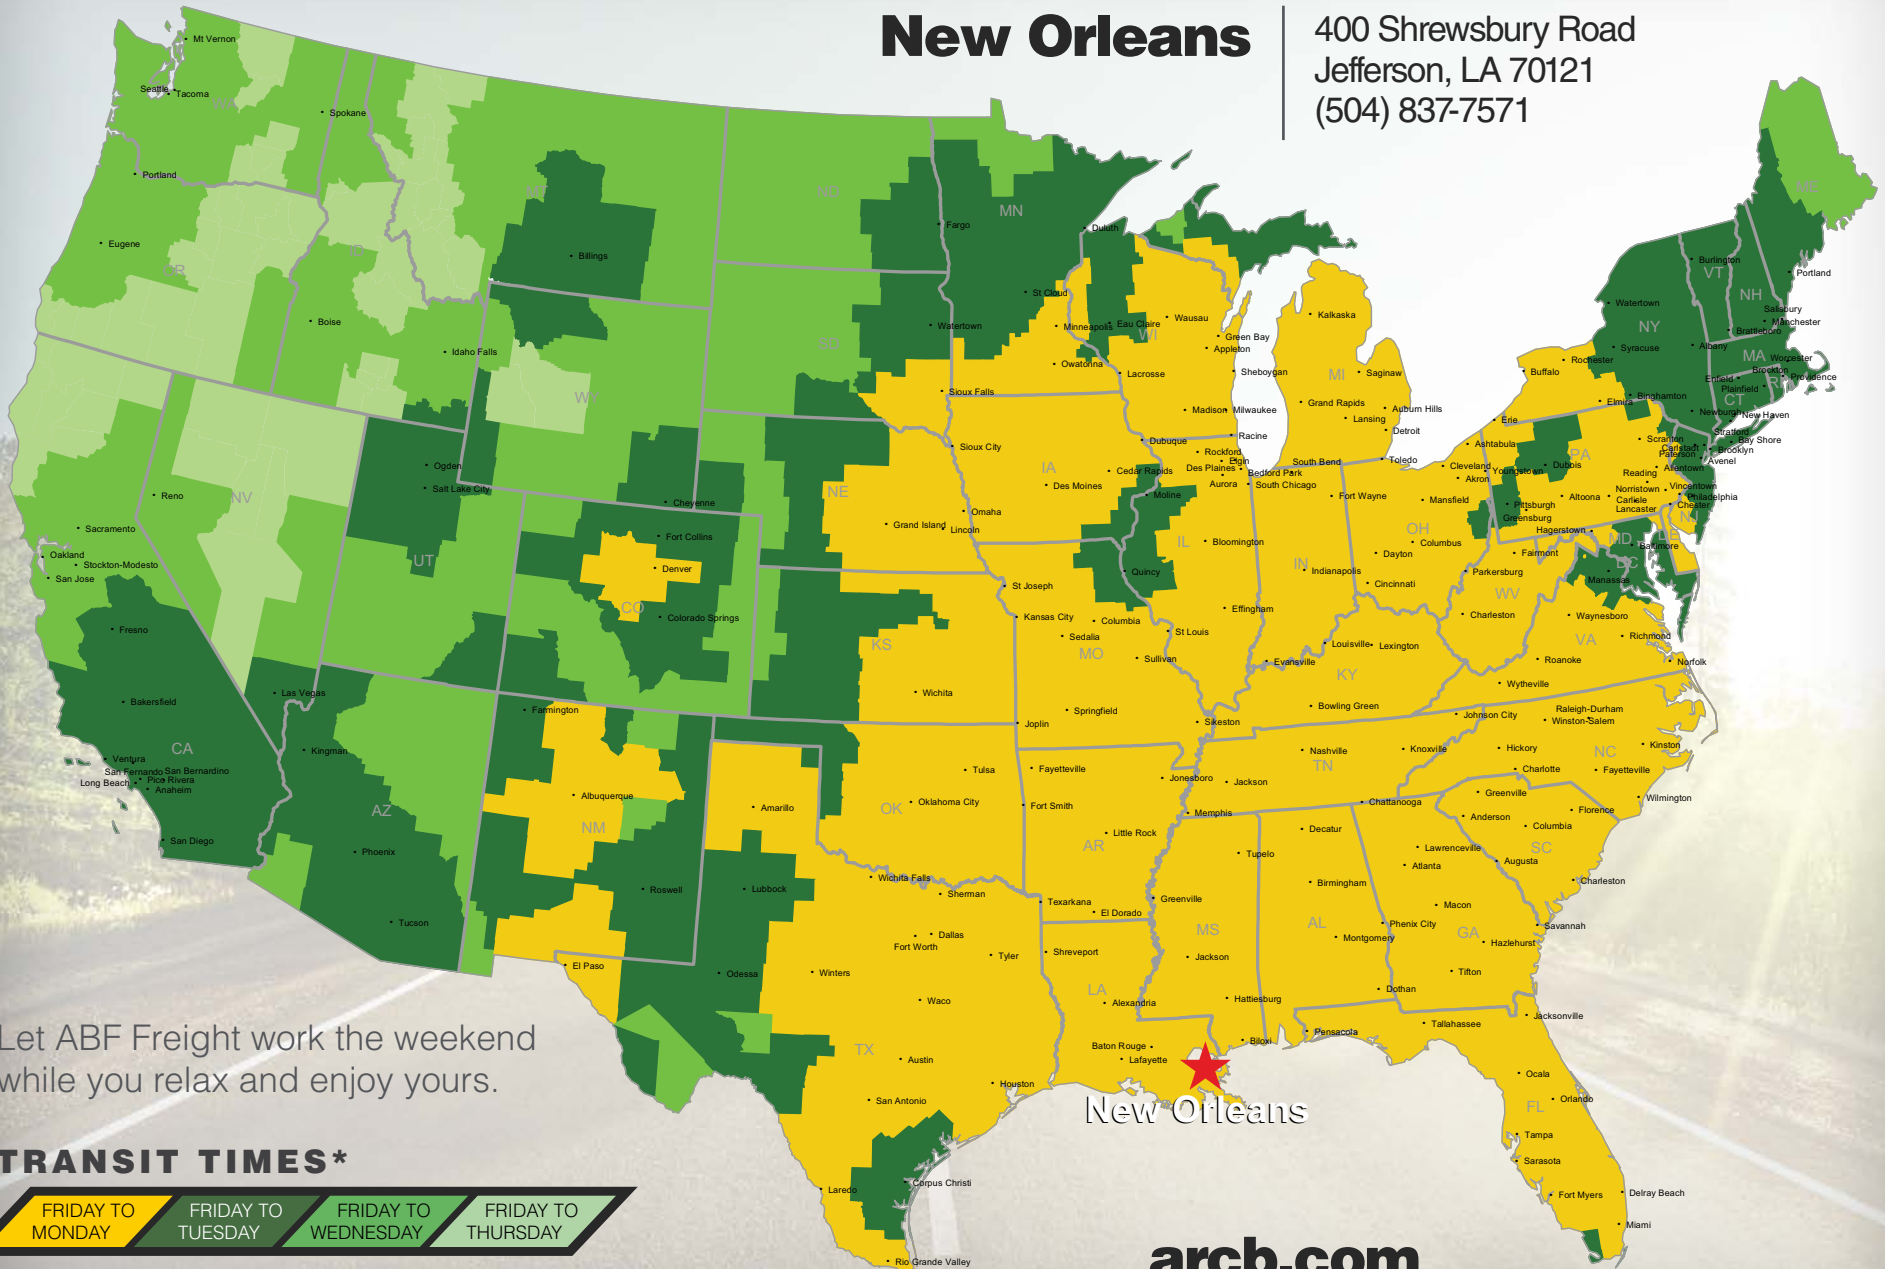

New Orleans

400 Shrewsbury Road
Jefferson, LA 70121
(504) 837-7571

Let ABF Freight work the weekend while you relax and enjoy yours.

TRANSIT TIMES*

FRIDAY TO MONDAY

FRIDAY TO TUESDAY

FRIDAY TO WEDNESDAY

FRIDAY TO THURSDAY

*Map graphically represents outbound transit times to service centers and is for illustrative purposes only. For a specific transit request, visit arcb.com or contact your account manager.

arcb.com

022018-082