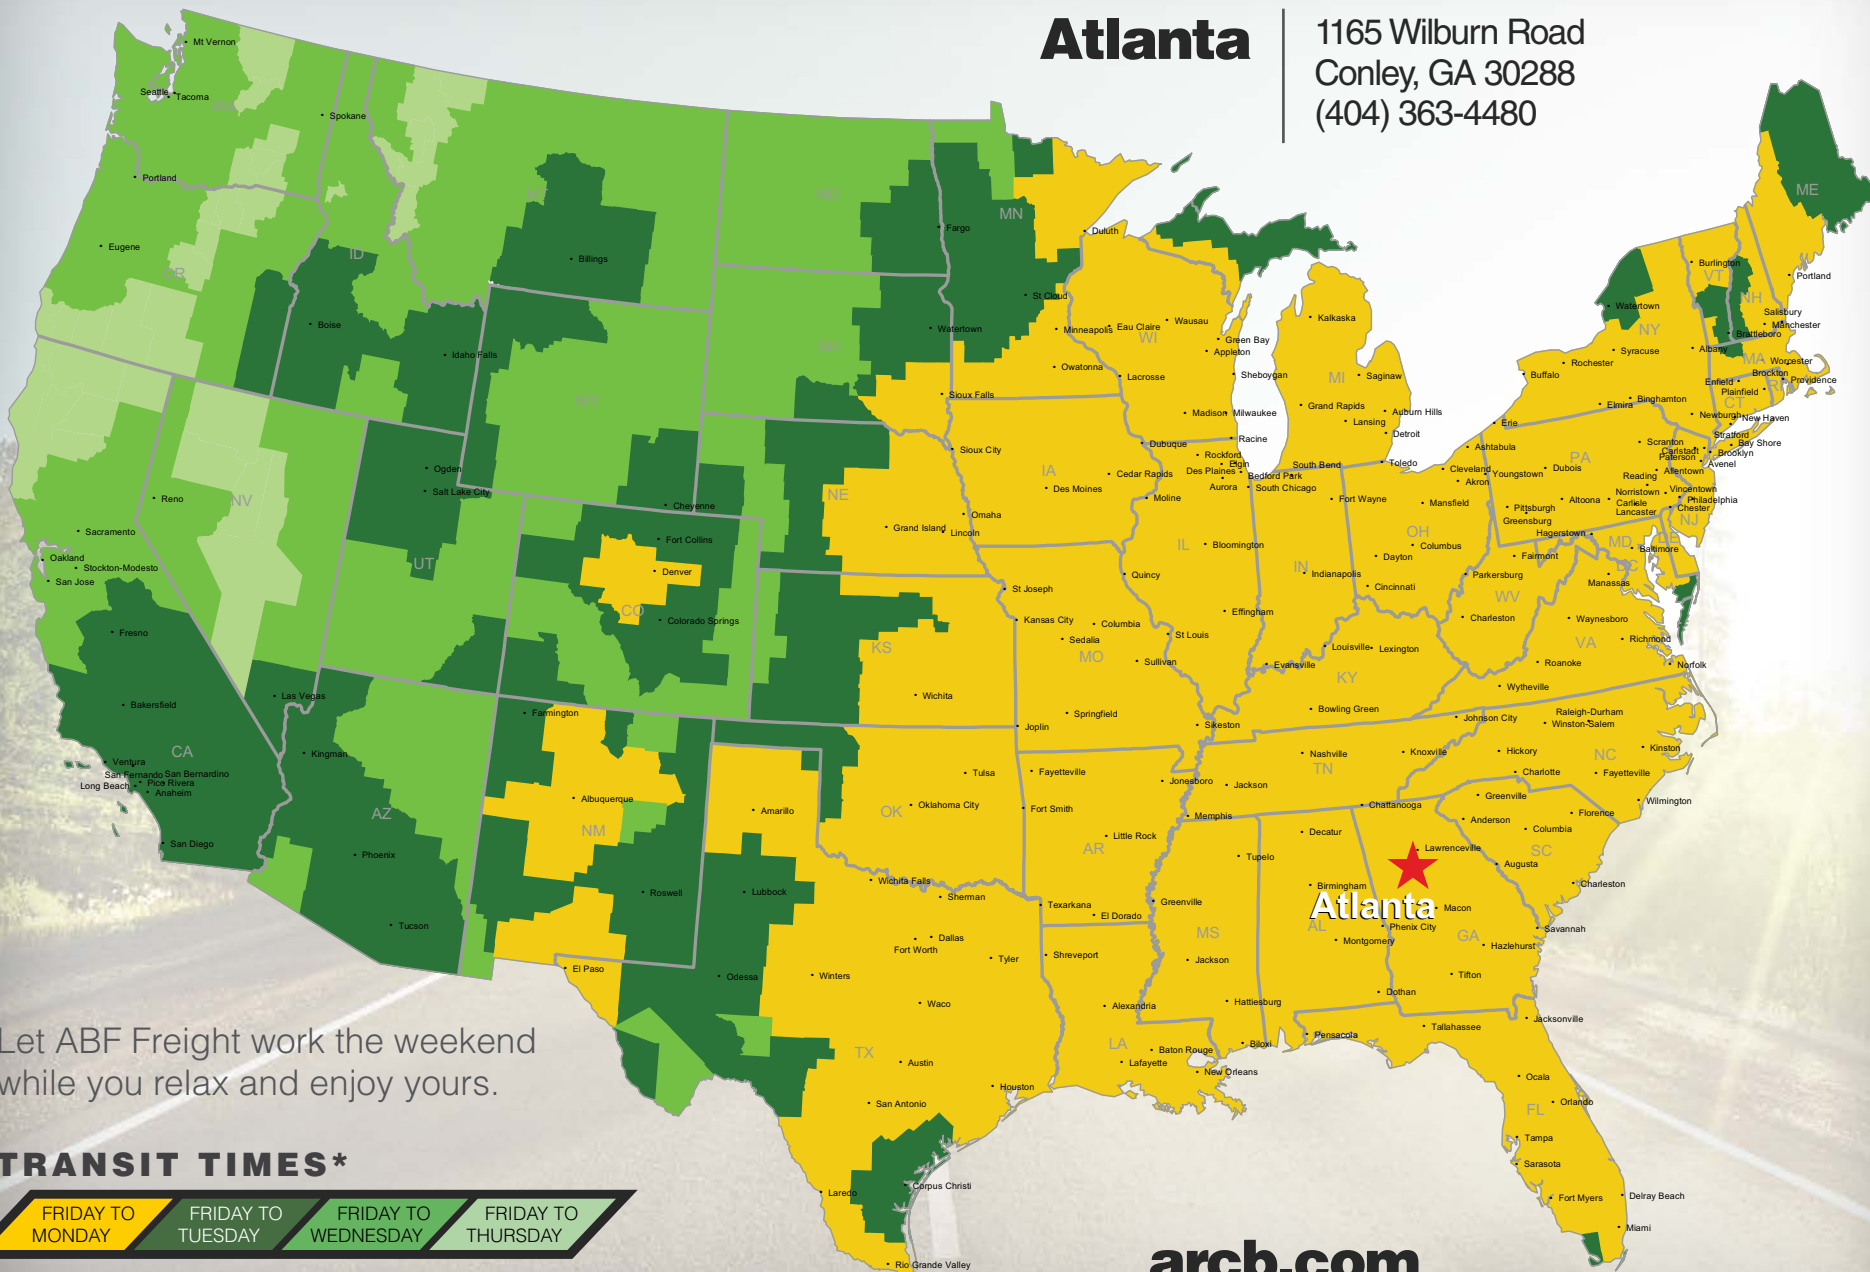

Atlanta

1165 Wilburn Road
Conley, GA 30288
(404) 363-4480

Let ABF Freight work the weekend while you relax and enjoy yours.

TRANSIT TIMES*

FRIDAY TO MONDAY	FRIDAY TO TUESDAY	FRIDAY TO WEDNESDAY	FRIDAY TO THURSDAY
------------------	-------------------	---------------------	--------------------

*Map graphically represents outbound transit times to service centers and is for illustrative purposes only. For a specific transit request, visit arcb.com or contact your account manager.

arcb.com

022018-086