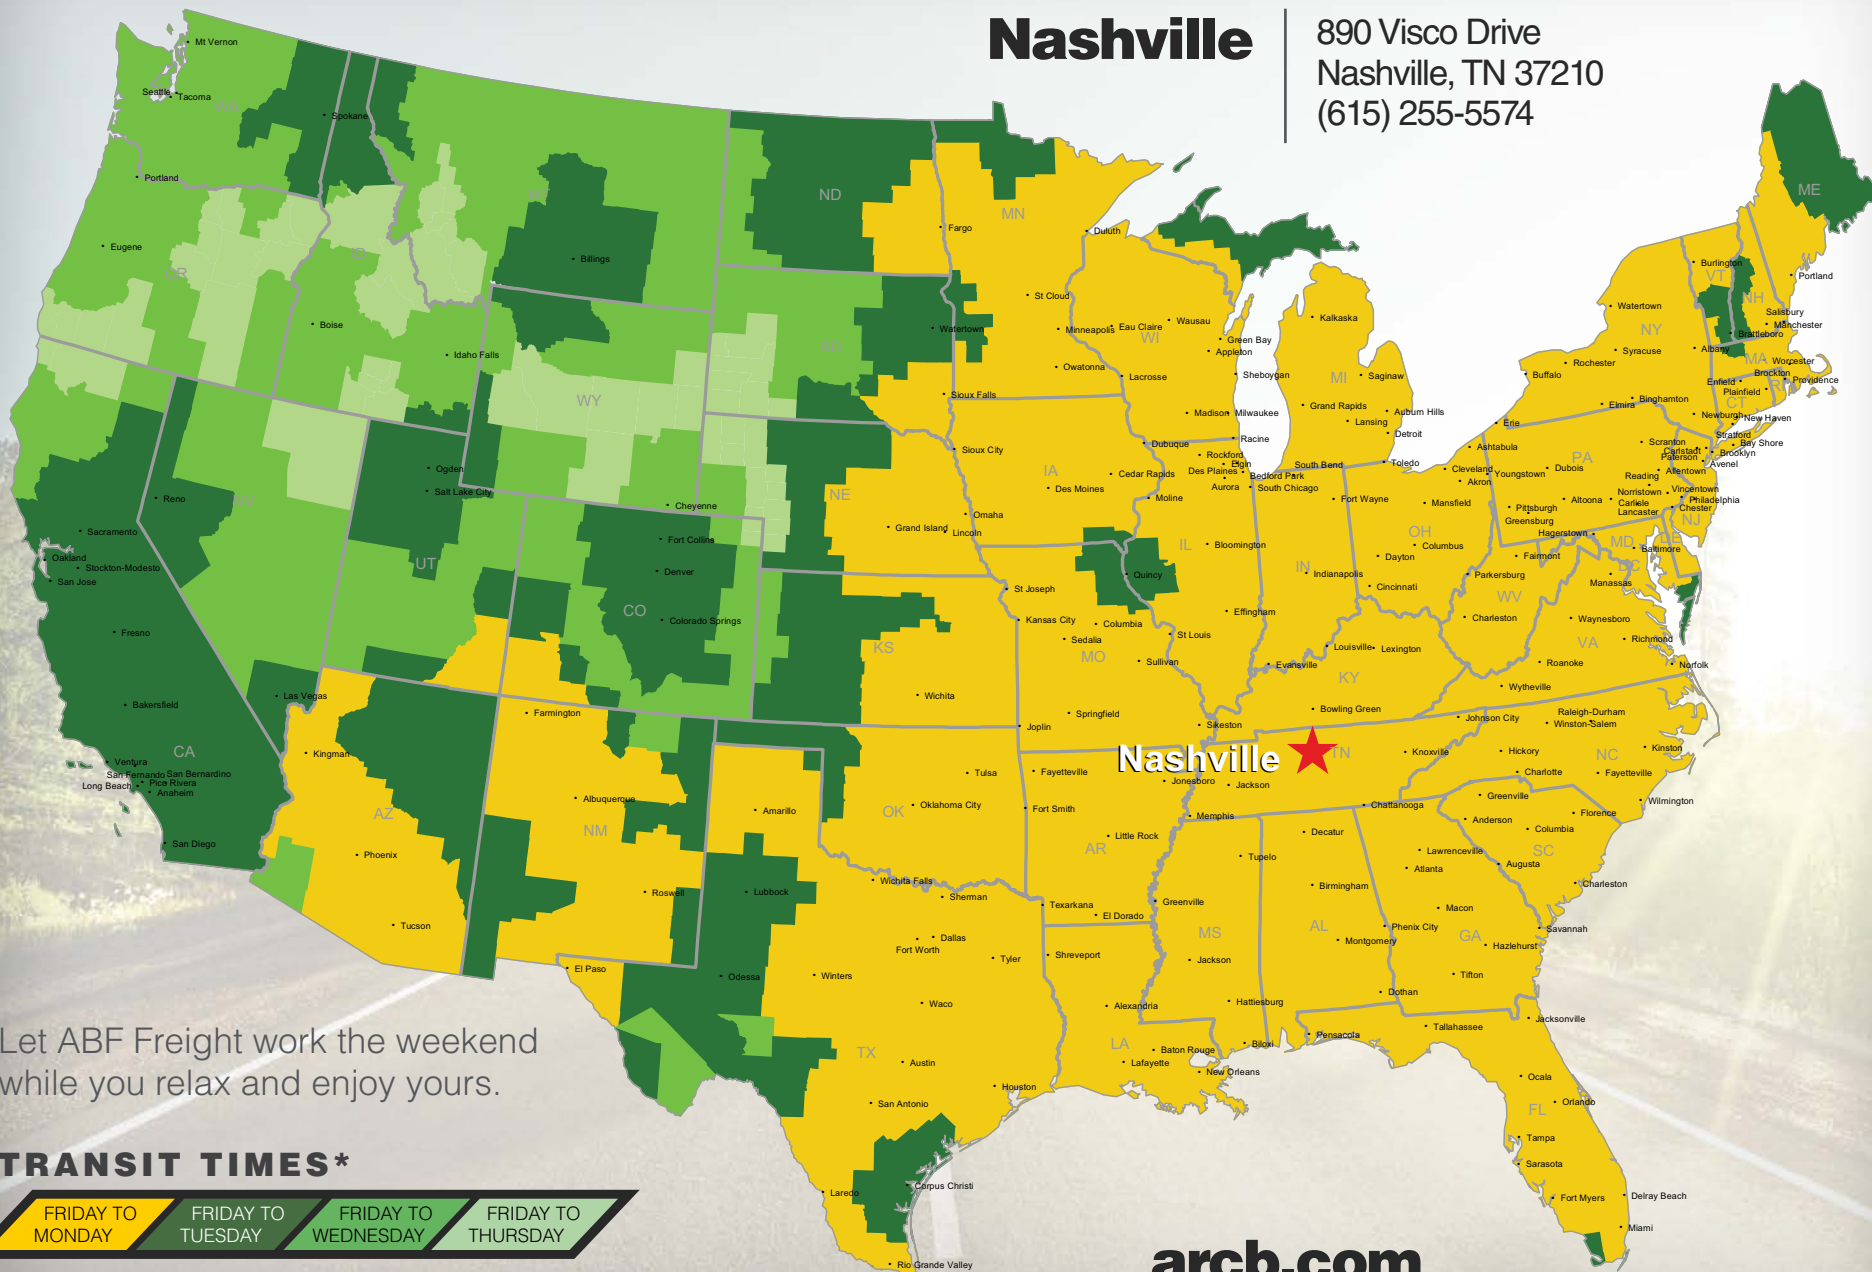

Nashville

890 Visco Drive
Nashville, TN 37210
(615) 255-5574

Let ABF Freight work the weekend while you relax and enjoy yours.

TRANSIT TIMES*

FRIDAY TO MONDAY

FRIDAY TO TUESDAY

FRIDAY TO WEDNESDAY

FRIDAY TO THURSDAY

*Map graphically represents outbound transit times to service centers and is for illustrative purposes only. For a specific transit request, visit arcb.com or contact your account manager.

arcb.com

022018-094