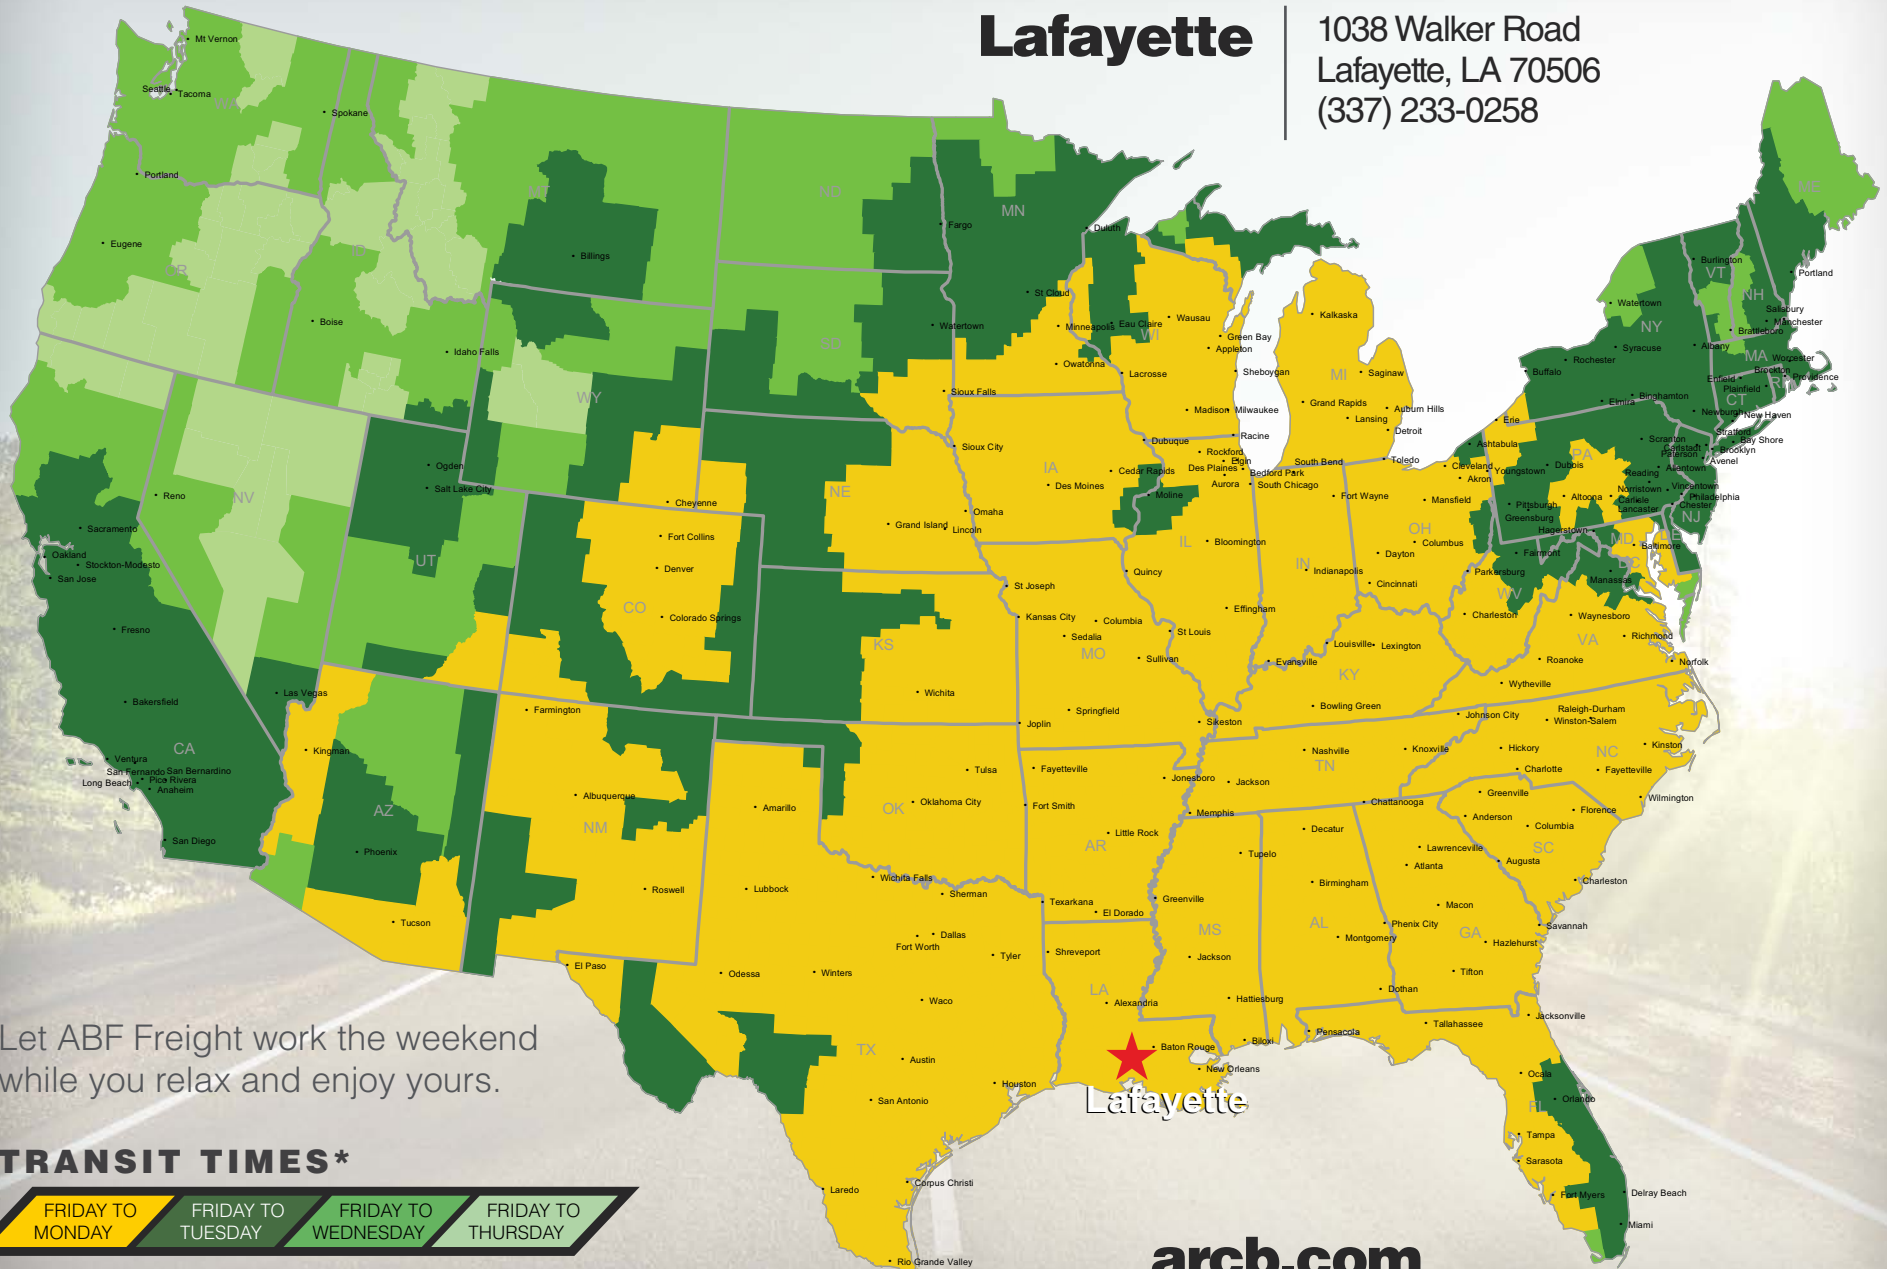

### Lafayette

1038 Walker Road  
Lafayette, LA 70506  
(337) 233-0258

Let ABF Freight work the weekend while you relax and enjoy yours.

#### TRANSIT TIMES\*

FRIDAY TO MONDAY

FRIDAY TO TUESDAY

FRIDAY TO WEDNESDAY

FRIDAY TO THURSDAY

\*Map graphically represents outbound transit times to service centers and is for illustrative purposes only. For a specific transit request, visit [arcb.com](http://arcb.com) or contact your account manager.