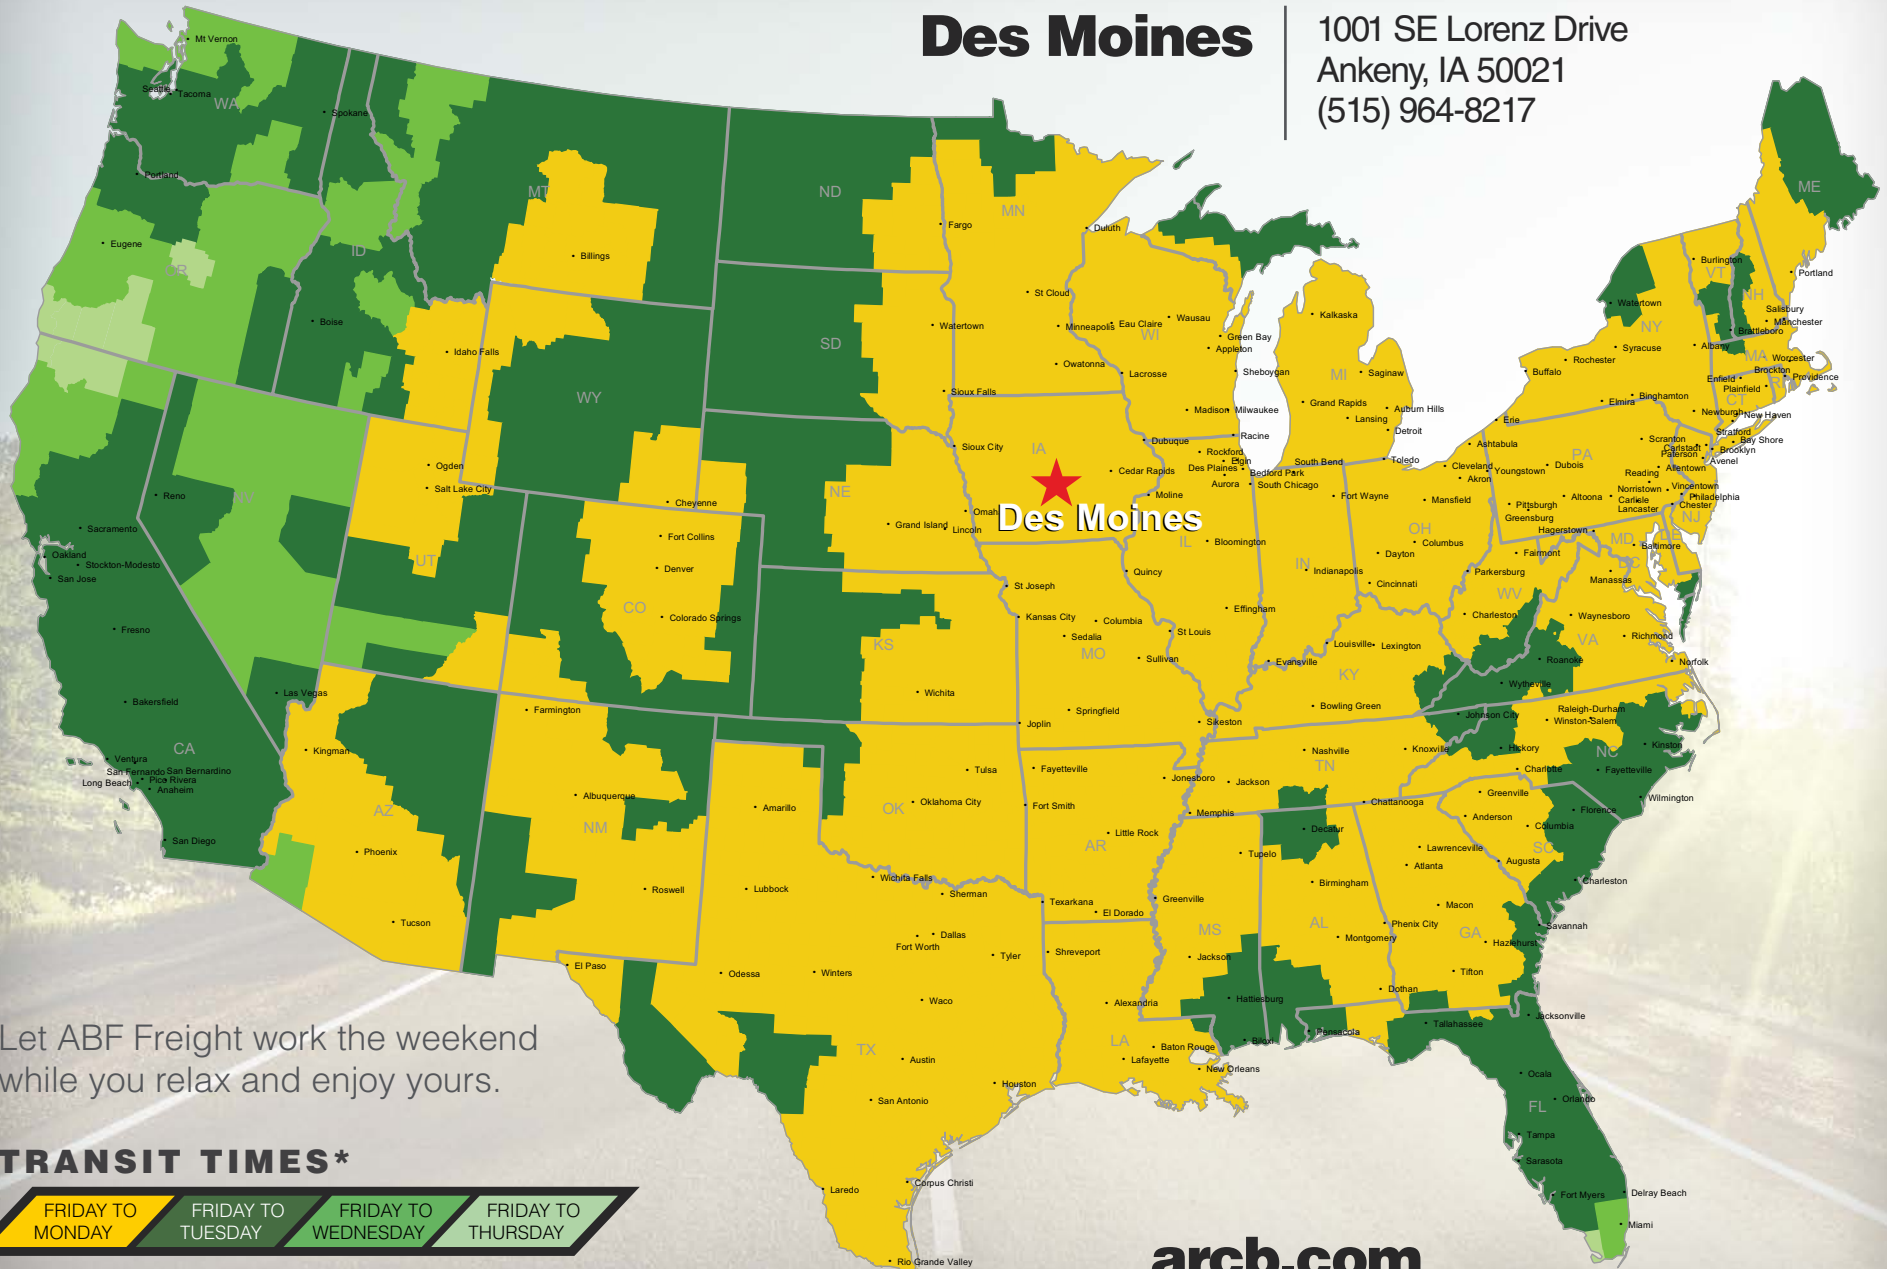

### Des Moines

1001 SE Lorenz Drive  
Ankeny, IA 50021  
(515) 964-8217

Let ABF Freight work the weekend while you relax and enjoy yours.

#### TRANSIT TIMES\*

FRIDAY TO MONDAY

FRIDAY TO TUESDAY

FRIDAY TO WEDNESDAY

FRIDAY TO THURSDAY

\*Map graphically represents outbound transit times to service centers and is for illustrative purposes only. For a specific transit request, visit [arcb.com](http://arcb.com) or contact your account manager.