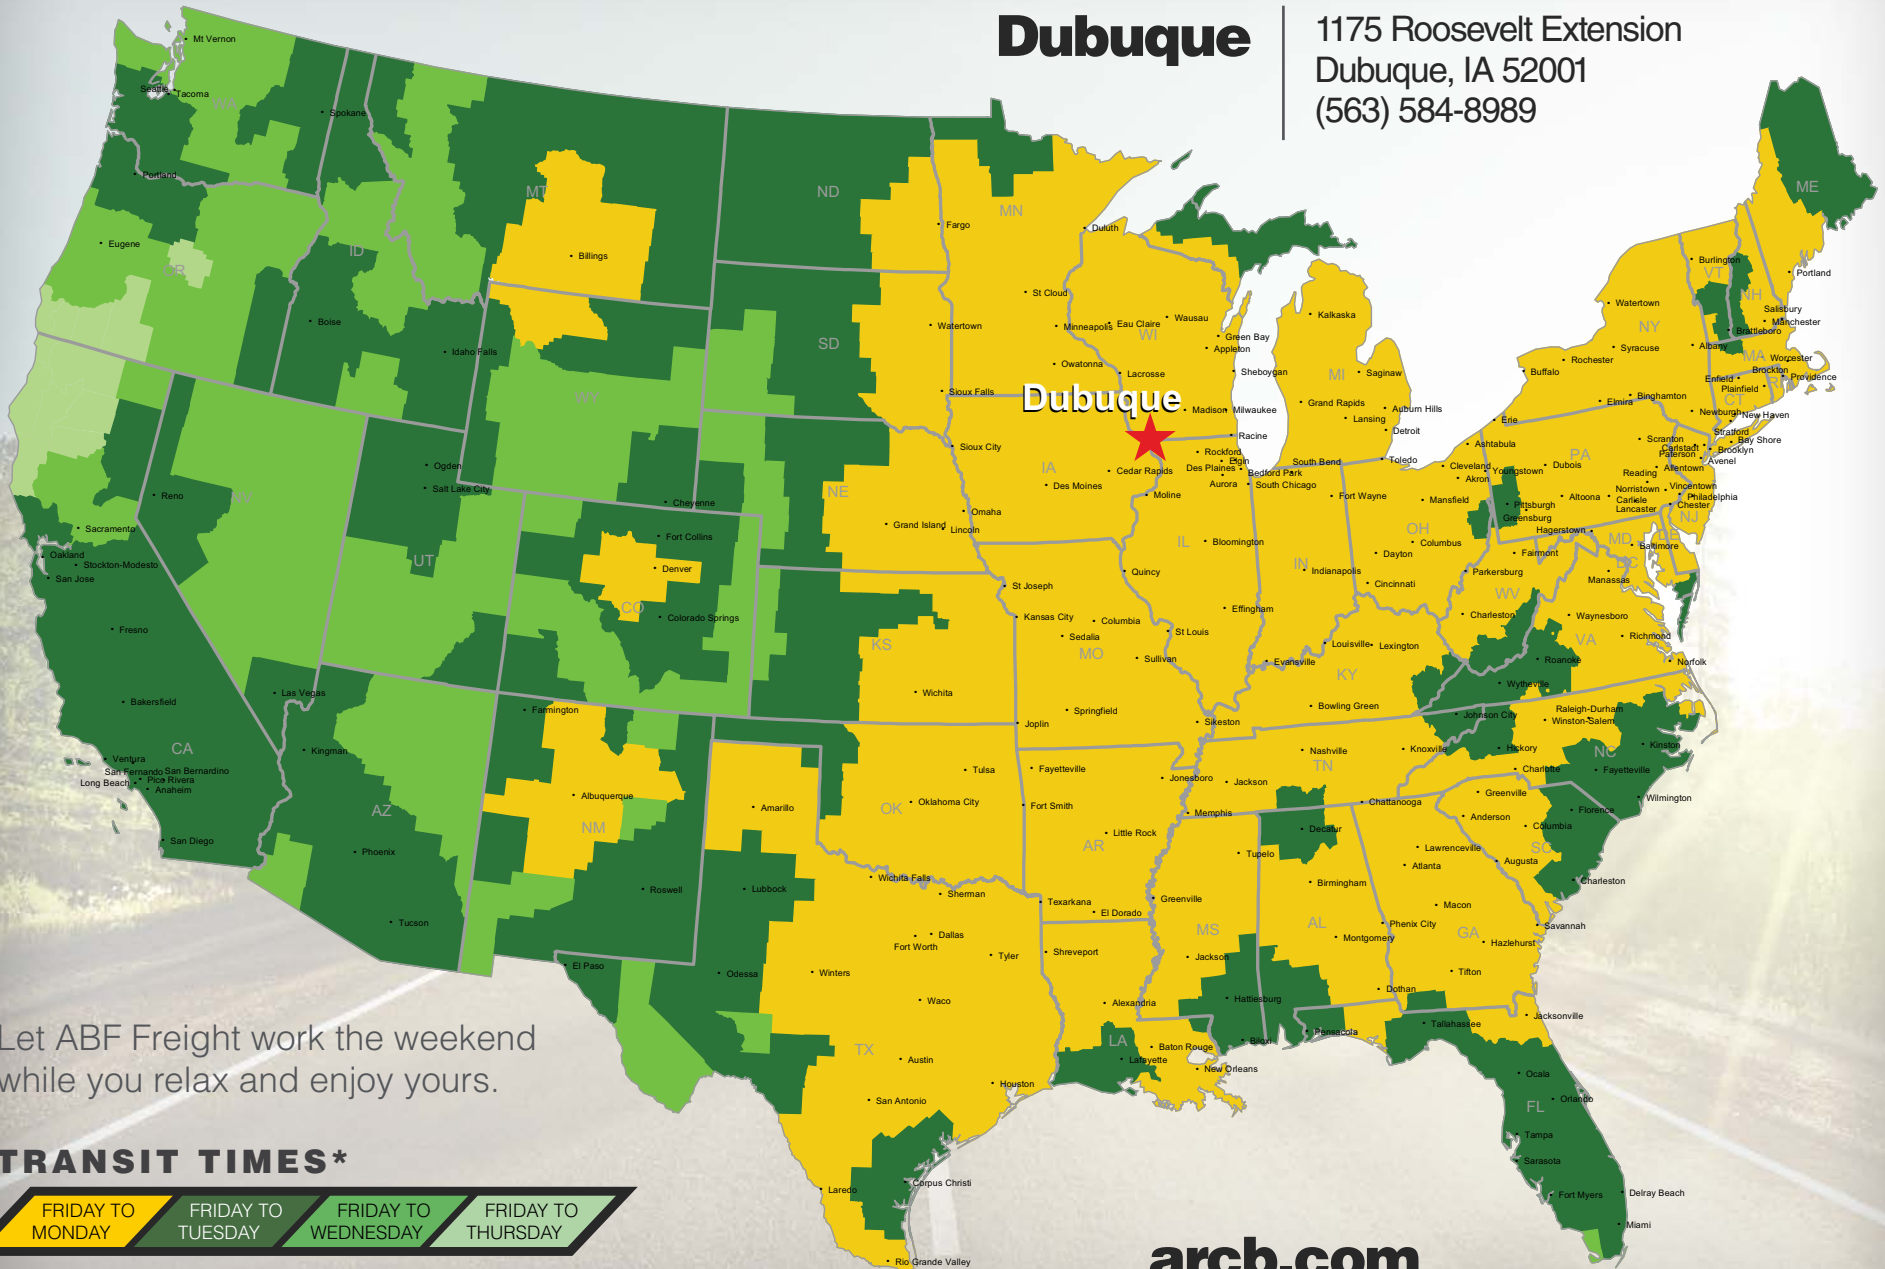

### Dubuque

1175 Roosevelt Extension  
Dubuque, IA 52001  
(563) 584-8989

Let ABF Freight work the weekend while you relax and enjoy yours.

### TRANSIT TIMES\*

FRIDAY TO MONDAY

FRIDAY TO TUESDAY

FRIDAY TO WEDNESDAY

FRIDAY TO THURSDAY

\*Map graphically represents outbound transit times to service centers and is for illustrative purposes only. For a specific transit request, visit [arcb.com](http://arcb.com) or contact your account manager.