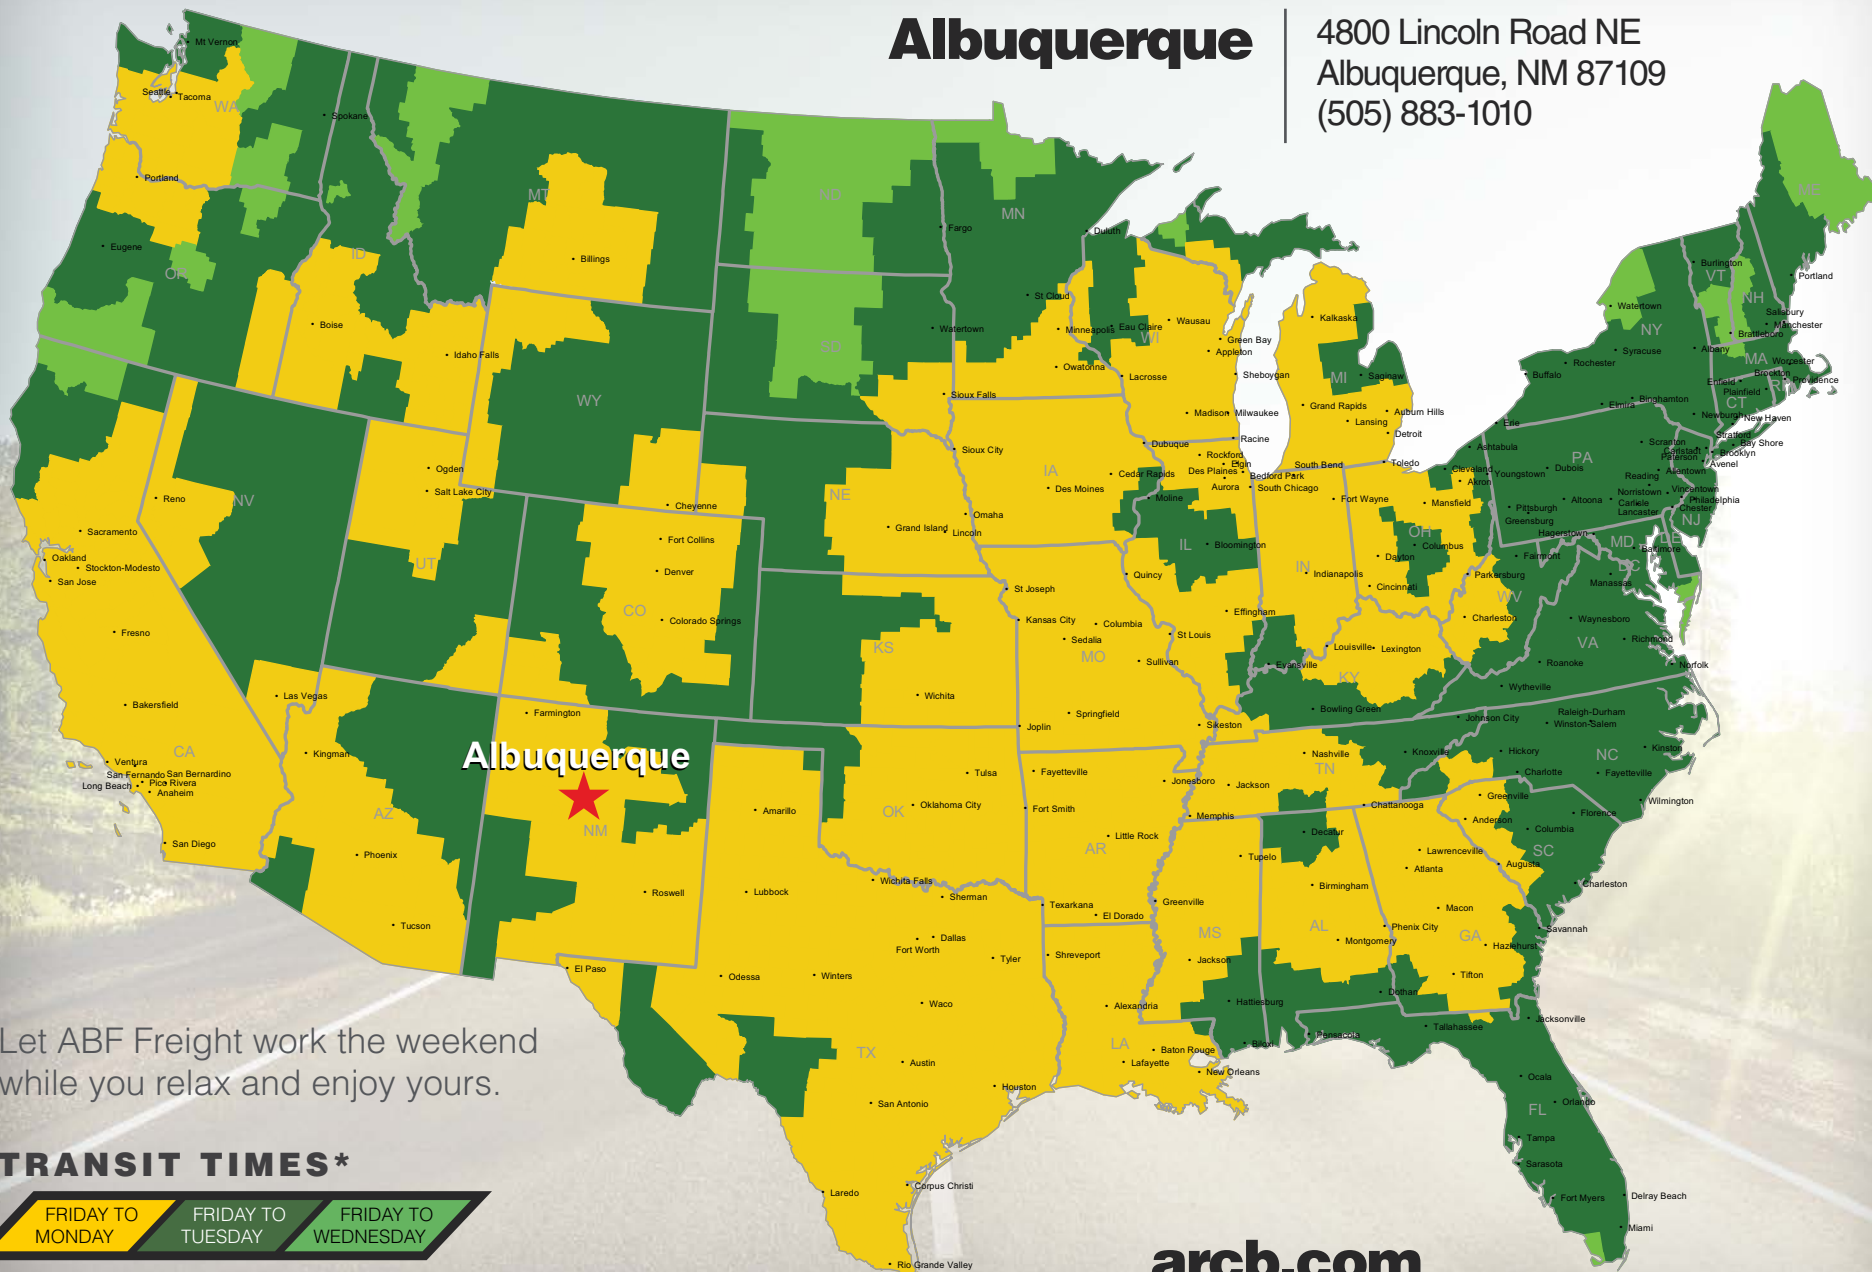

Albuquerque

4800 Lincoln Road NE
Albuquerque, NM 87109
(505) 883-1010

Albuquerque

Let ABF Freight work the weekend while you relax and enjoy yours.

TRANSIT TIMES*

FRIDAY TO MONDAY

FRIDAY TO TUESDAY

FRIDAY TO WEDNESDAY

*Map graphically represents outbound transit times to service centers and is for illustrative purposes only. For a specific transit request, visit arcb.com or contact your account manager.

arcb.com

022018-120