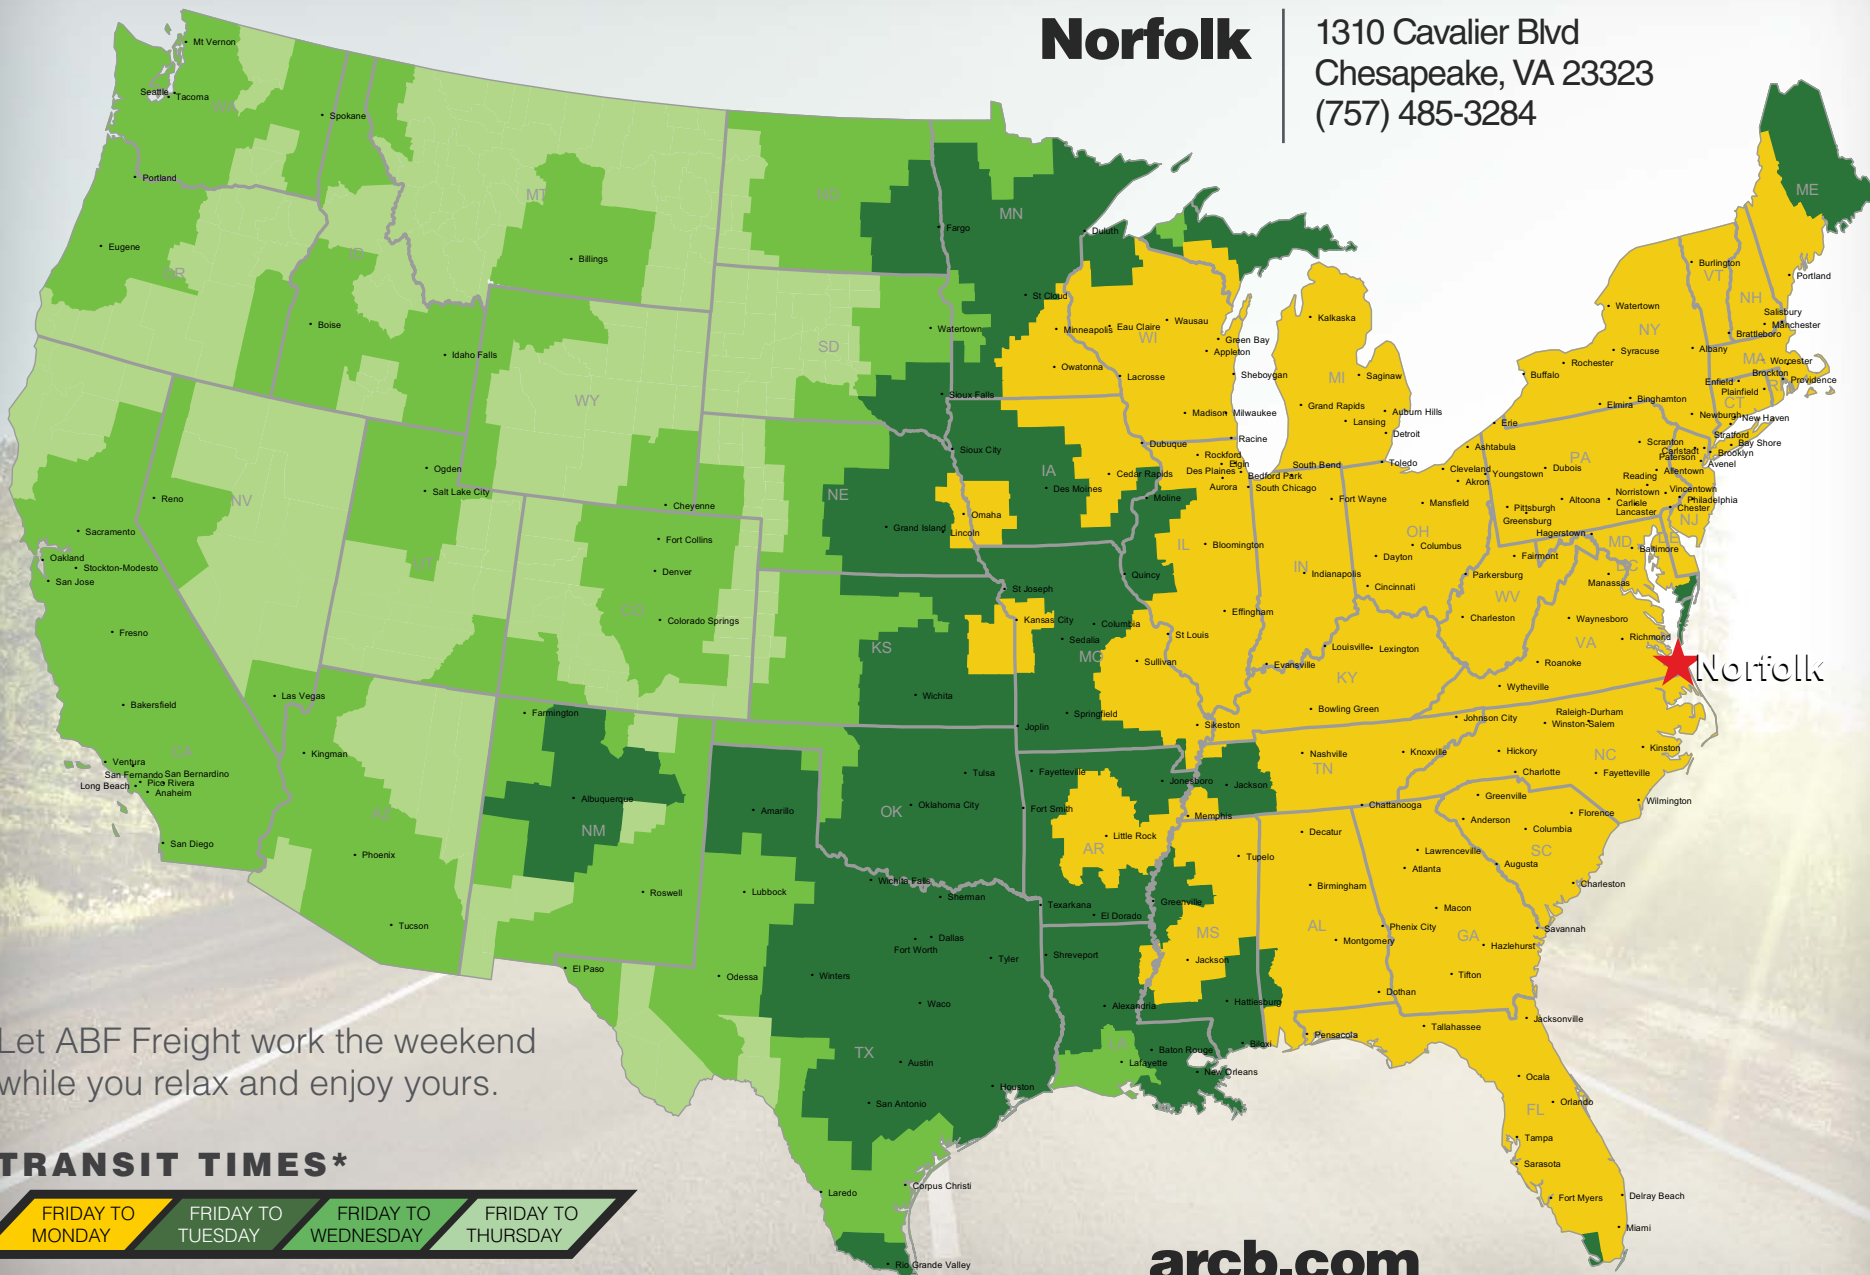

Norfolk

1310 Cavalier Blvd
Chesapeake, VA 23323
(757) 485-3284

Let ABF Freight work the weekend while you relax and enjoy yours.

TRANSIT TIMES*

FRIDAY TO MONDAY	FRIDAY TO TUESDAY	FRIDAY TO WEDNESDAY	FRIDAY TO THURSDAY
------------------	-------------------	---------------------	--------------------

arcb.com

*Map graphically represents outbound transit times to service centers and is for illustrative purposes only. For a specific transit request, visit arcb.com or contact your account manager.